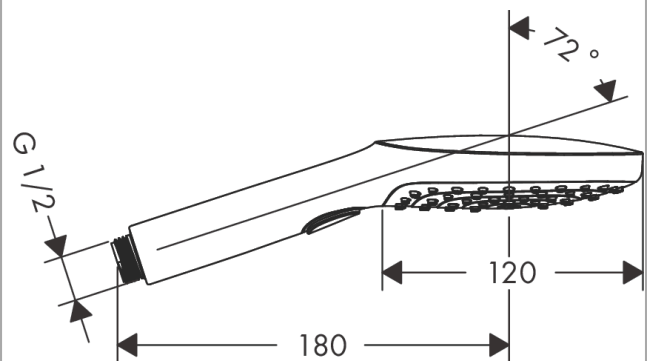

Scale drawing