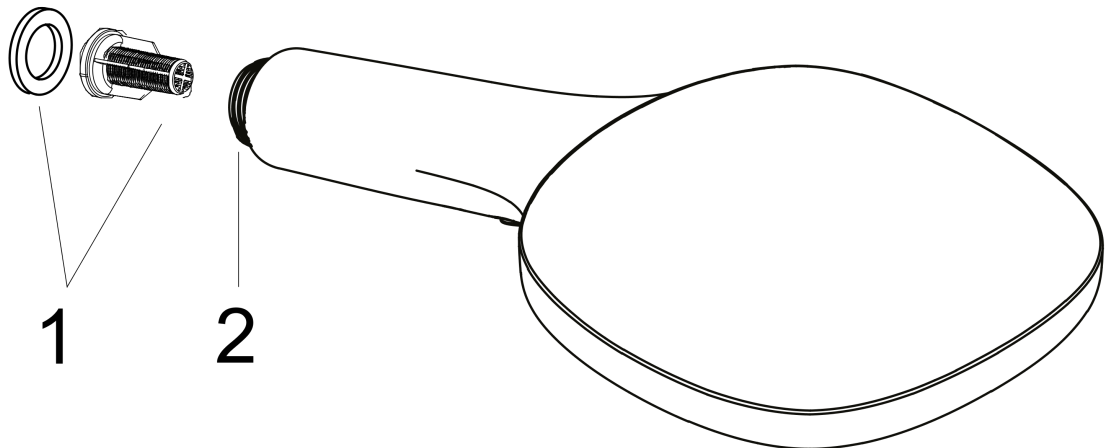

Raindance Select E
Hand shower 120 3jet

Surfaces: **Matt Black** Article Number: **26520670**

Exploded Drawing

Year of production: >08/19

**Raindance Select E
Hand shower 120 3jet**

Surfaces: **Matt Black** Article Number: **26520670**

Spare part list

Year of production: >08/19

Pos.	Description	Article Number	Price	PU
1	filter insert	97708000	-	1
2	pivoting connection	93089000	-	1