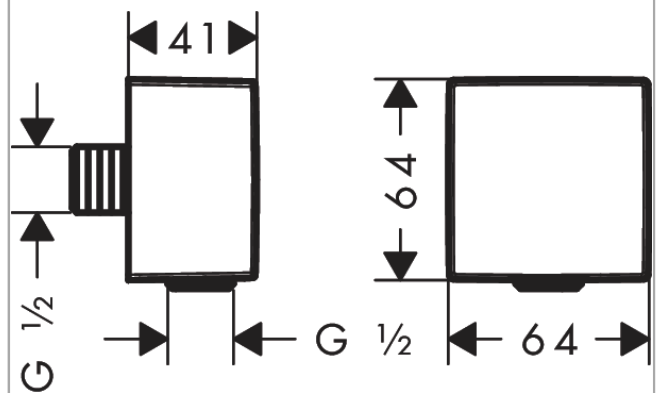

**FixFit**

**Wall outlet Square with non-return valve**

Surfaces: **Matt Black** Article Number: **26455670**

**Description**

**product features**

- plastic connection angle
- non-return valve

**Design awards**

**Product image**

**Scale drawing**

**FixFit**

**Wall outlet Square with non-return valve**

Surfaces: **Matt Black** Article Number: **26455670**

**Exploded Drawing**

Year of production: >07/19

**FixFit**

**Wall outlet Square with non-return valve**

Surfaces: **Matt Black** Article Number: **26455670**

**Spare part list**

Year of production: >07/19

Pos.	Description	Article Number	Price	PU
1	set of non return valves DW 15	94074000	-	1