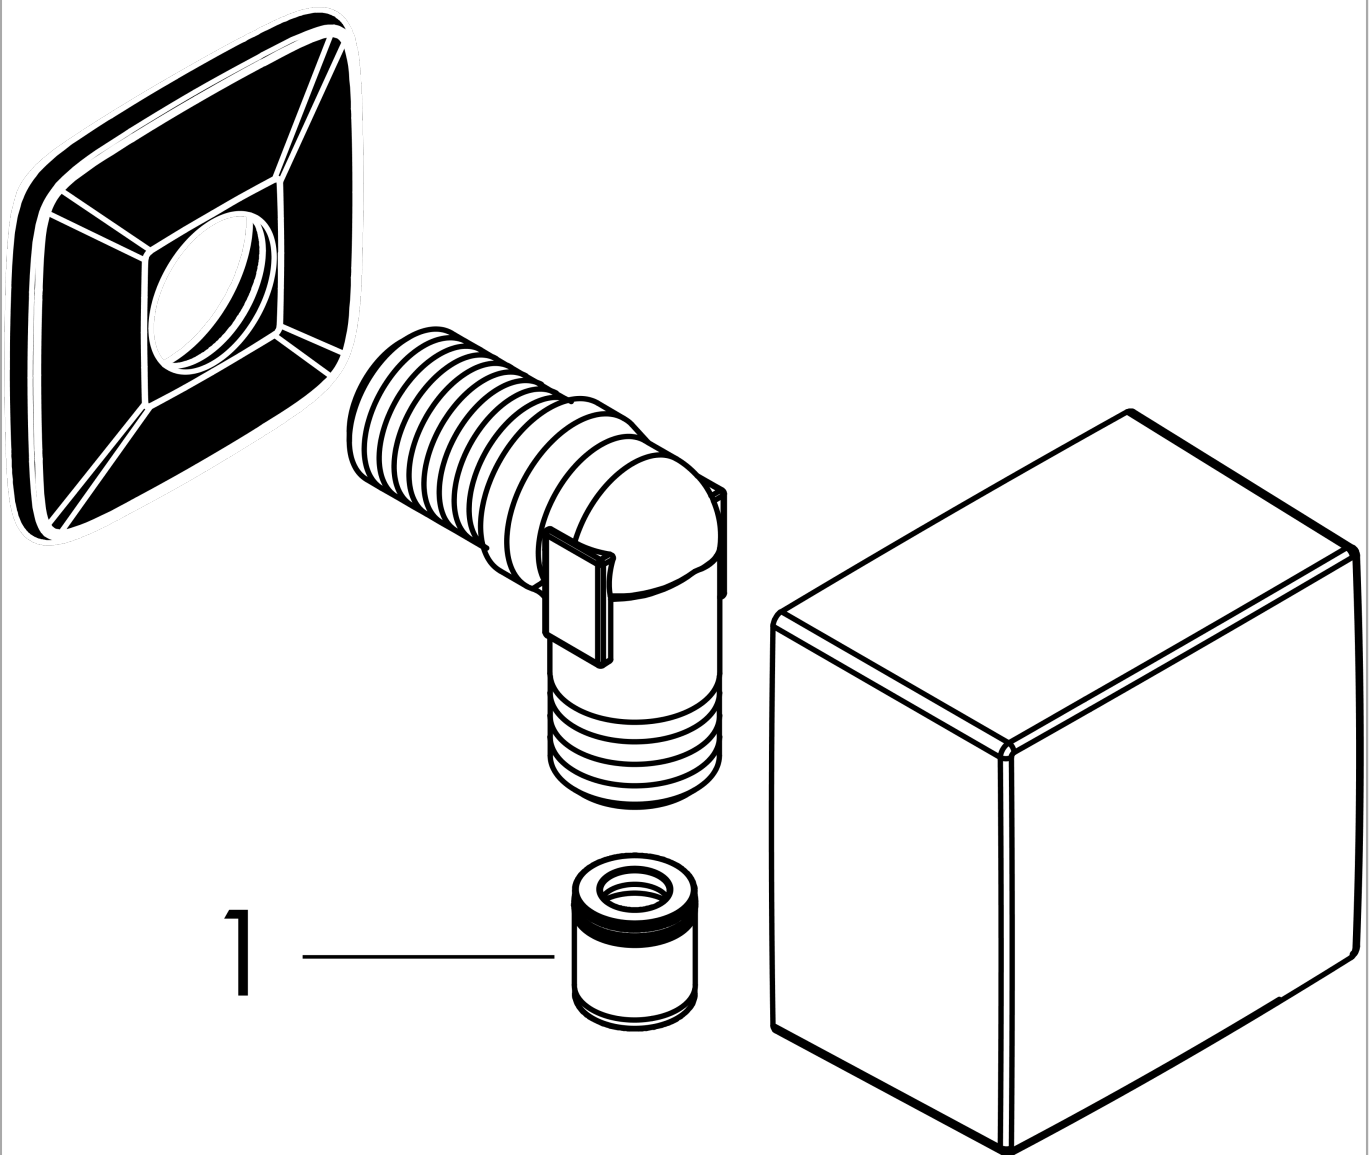

**FixFit**

**Wall outlet Square with non-return valve**

Surfaces: **Matt Black** Article Number: **26455670**

**Description**

**product features**

- plastic connection angle
- non-return valve

**Design awards**

**Product image**

**Scale drawing**

**FixFit**

**Wall outlet Square with non-return valve**

Surfaces: **Matt Black** Article Number: **26455670**

**Exploded Drawing**

Year of production: >07/19

**FixFit**

**Wall outlet Square with non-return valve**

Surfaces: **Matt Black** Article Number: **26455670**

**Spare part list**

Year of production: >07/19

Pos.	Description	Article Number	Price	PU
1	set of non return valves DW 15	94074000	-	1