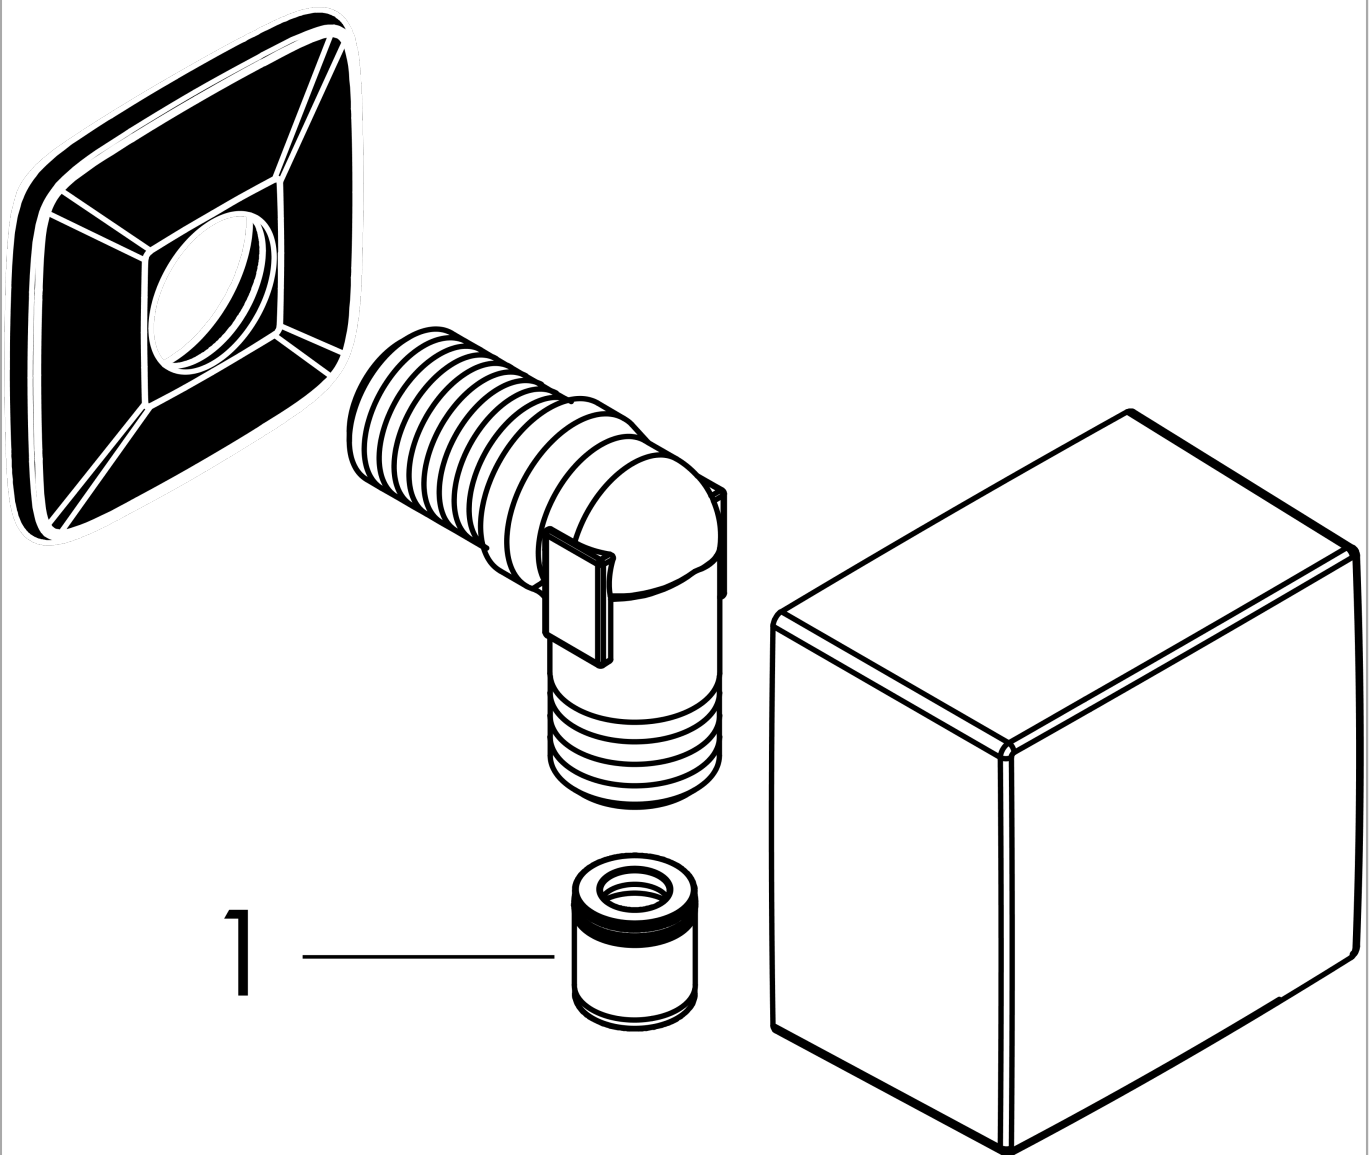

**FixFit**

**Wall outlet Square with non-return valve**

Surfaces: **Brushed Black Chrome** Article Number: **26455340**

**Description**

**product features**

- plastic connection angle
- non-return valve

**Design awards**

**Product image**

**Scale drawing**

**FixFit**

**Wall outlet Square with non-return valve**

Surfaces: **Brushed Black Chrome** Article Number: **26455340**

**Exploded Drawing**

Year of production: >11/16

**FixFit**

**Wall outlet Square with non-return valve**

Surfaces: **Brushed Black Chrome** Article Number: **26455340**

**Spare part list**

Year of production: >11/16

<b>Pos.</b>	<b>Description</b>	<b>Article Number</b>	<b>Price</b>	<b>PU</b>
1	set of non return valves DW 15	94074000	-	1