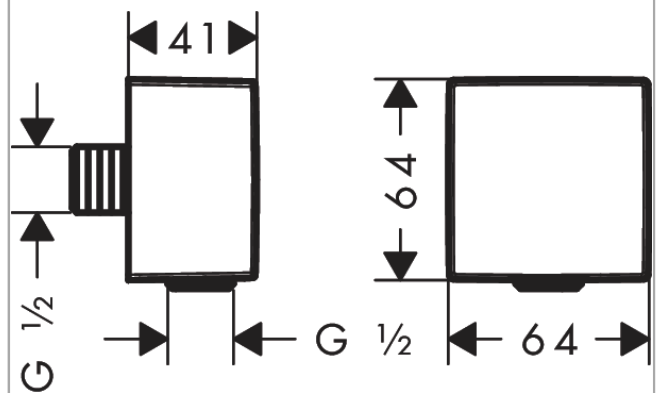

**FixFit**

**Wall outlet Square with non-return valve**

Surfaces: **Brushed Black Chrome** Article Number: **26455340**

**Description**

**product features**

- plastic connection angle
- non-return valve

**Design awards**

**Product image**

**Scale drawing**

**FixFit**

**Wall outlet Square with non-return valve**

Surfaces: **Brushed Black Chrome** Article Number: **26455340**

**Exploded Drawing**

Year of production: >11/16

**FixFit**

**Wall outlet Square with non-return valve**

Surfaces: **Brushed Black Chrome** Article Number: **26455340**

**Spare part list**

Year of production: >11/16

<b>Pos.</b>	<b>Description</b>	<b>Article Number</b>	<b>Price</b>	<b>PU</b>
1	set of non return valves DW 15	94074000	-	1