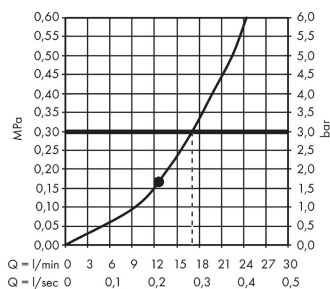

Raindance E

Overhead shower 300 1jet with ceiling connector

Surfaces: **Matt Black** Article Number: **26250670**

Description

product features

- consists of: overhead shower, ceiling connector
- shower head size: 300 x 300 mm
- spray type: RainAir
- ball-joint: overhead shower angle adjustable
- flow rate RainAir spray (at 3 bar): 17 l/min
- material spray disc: metal
- spray disc removable for cleaning
- brass ceiling connector
- ceiling connection length: 158 mm
- installation: ceiling
- connection thread G 1/2
- connection dimension: DN15

Technology

Design awards

Product image

Scale drawing

Flowchart

The consumption was measured in combination with the appropriate fittings (thermostat/mixer/ in-wall valve) to reflect actual application in practice.