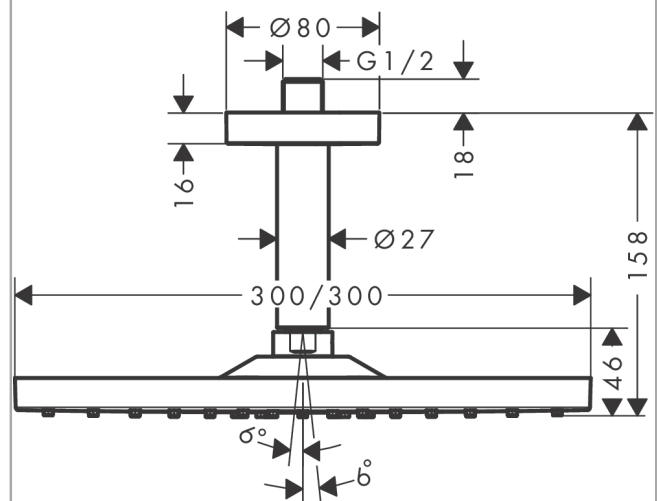

Raindance E

Overhead shower 300 1jet with ceiling connector

Surfaces: **Matt Black** Article Number: **26250670**

Description

product features

- consists of: overhead shower, ceiling connector
- shower head size: 300 x 300 mm
- spray type: RainAir
- ball-joint: overhead shower angle adjustable
- flow rate RainAir spray (at 3 bar): 17 l/min
- material spray disc: metal
- spray disc removable for cleaning
- brass ceiling connector
- ceiling connection length: 158 mm
- installation: ceiling
- connection thread G 1/2
- connection dimension: DN15

Technology

Design awards

Product image

Scale drawing

Flowchart

The consumption was measured in combination with the appropriate fittings (thermostat/mixer/ in-wall valve) to reflect actual application in practice.

Raindance E
Overhead shower 300 1jet with ceiling connector
 Surfaces: **Matt Black** Article Number: **26250670**

Exploded Drawing

Year of production: >07/19

Raindance E

Overhead shower 300 1jet with ceiling connector

Surfaces: **Matt Black** Article Number: **26250670**

Spare part list

Year of production: >07/19

Pos.	Description	Article Number	Price	PU
1	shower arm	27393700	-	1
2	connecting thread	95188000	-	1
3	mounting kit	95208000	-	1
4	mounting set	40916000	-	1
5	O-ring 34x2	98383000	-	1
6	escutcheon Ø 80 mm	92122700	-	1
7	shower arm	27479XXX	> € 63,80	-
8	O-ring 16x2	98133000	-	1
9	seal	98058000	-	1
10	air jet	93127700	-	-
11	filter	93128000	-	1
12	O-ring 15x2	98163000	-	1