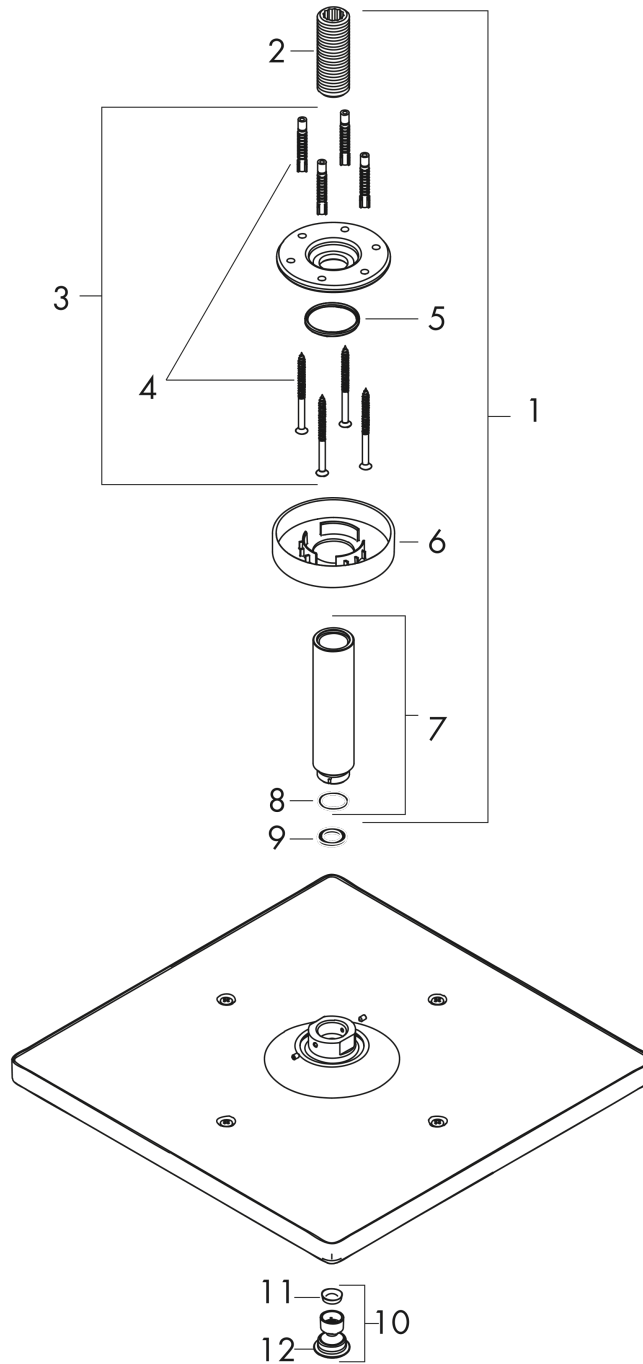

Raindance E

Overhead shower 300 1jet with ceiling connector

Surfaces: **Matt Black** Article Number: **26250670**

Description

product features

- consists of: overhead shower, ceiling connector
- shower head size: 300 x 300 mm
- spray type: RainAir
- ball-joint: overhead shower angle adjustable
- flow rate RainAir spray (at 3 bar): 17 l/min
- material spray disc: metal
- spray disc removable for cleaning
- brass ceiling connector
- ceiling connection length: 158 mm
- installation: ceiling
- connection thread G 1/2
- connection dimension: DN15

Technology

Design awards

Product image

Scale drawing

Flowchart

The consumption was measured in combination with the appropriate fittings (thermostat/mixer/ in-wall valve) to reflect actual application in practice.

Raindance E
Overhead shower 300 1jet with ceiling connector
 Surfaces: **Matt Black** Article Number: **26250670**

Exploded Drawing

Year of production: >07/19

Raindance E

Overhead shower 300 1jet with ceiling connector

Surfaces: **Matt Black** Article Number: **26250670**

Spare part list

Year of production: >07/19

Pos.	Description	Article Number	Price	PU
1	shower arm	27393700	-	1
2	connecting thread	95188000	-	1
3	mounting kit	95208000	-	1
4	mounting set	40916000	-	1
5	O-ring 34x2	98383000	-	1
6	escutcheon Ø 80 mm	92122700	-	1
7	shower arm	27479XXX	> € 63,80	-
8	O-ring 16x2	98133000	-	1
9	seal	98058000	-	1
10	air jet	93127700	-	-
11	filter	93128000	-	1
12	O-ring 15x2	98163000	-	1