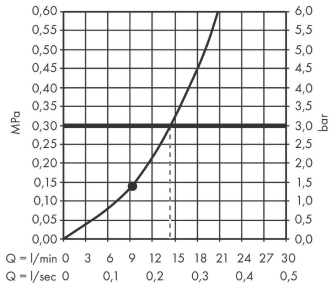

##### product features

- shower head size: 502 x 80 mm
- spray type: PowderRain
- spray area: 309 x 28 mm
- field of application: functions as overhead, shoulder or side shower
- flow rate PowderRain spray (at 0.3 bar): 14,5 l/min
- Minimum flow pressure: 1,1 bar
- material: metal
- shelf made of safety glass
- surface of the shelf at colour variant -000 = mirror glass, at colour variant -700 = graphite colour, satined
- scope of supply: shoulder shower, mounting material, assembly instruction

#### Scale drawing

**Rainfinity**

**Shoulder shower 500 1jet with shower shelf**

Surfaces: **Chrome** Article Number: **26243000**

**Flowchart**

The consumption was measured in combination with the appropriate fittings (thermostat/mixer/in-wall valve) to reflect actual application in practice.