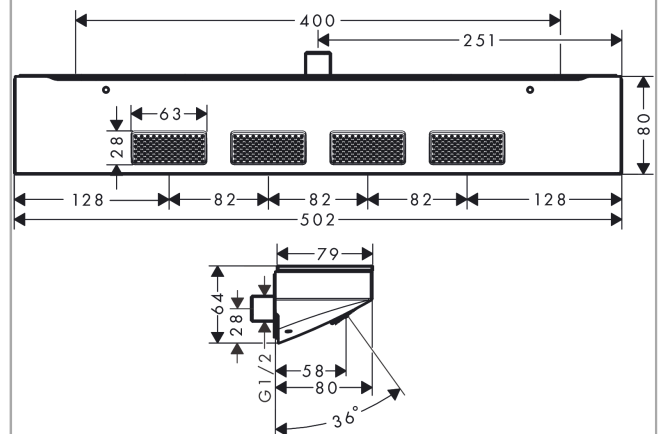

Scale drawing