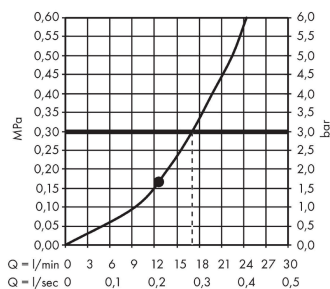

Raindance E

Overhead shower 300 1jet with shower arm

Surfaces: **Matt Black** Article Number: **26238670**

Description

product features

- consists of: overhead shower, shower arm
- shower head size: 300 x 300 mm
- spray type: RainAir
- shower arm length: 390 mm
- ball-joint: overhead shower angle adjustable
- maximum flow rate at 3 bar: 17 l/min
- flow rate RainAir spray (at 3 bar): 17 l/min
- material spray disc: metal
- spray disc removable for cleaning
- installation: wall
- connection thread G 1/2
- connection dimension: DN15

Technology

Design awards

Product image

Scale drawing

Flowchart

The consumption was measured in combination with the appropriate fittings (thermostat/mixer/in-wall valve) to reflect actual application in practice.