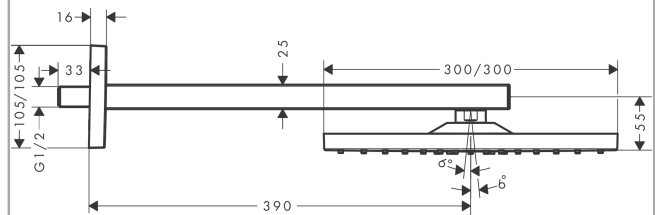

Raindance E

Overhead shower 300 1jet with shower arm

Surfaces: **Matt Black** Article Number: **26238670**

Description

product features

- consists of: overhead shower, shower arm
- shower head size: 300 x 300 mm
- spray type: RainAir
- shower arm length: 390 mm
- ball-joint: overhead shower angle adjustable
- maximum flow rate at 3 bar: 17 l/min
- flow rate RainAir spray (at 3 bar): 17 l/min
- material spray disc: metal
- spray disc removable for cleaning
- installation: wall
- connection thread G 1/2
- connection dimension: DN15

Technology

Design awards

Product image

Scale drawing

Flowchart

The consumption was measured in combination with the appropriate fittings (thermostat/mixer/in-wall valve) to reflect actual application in practice.