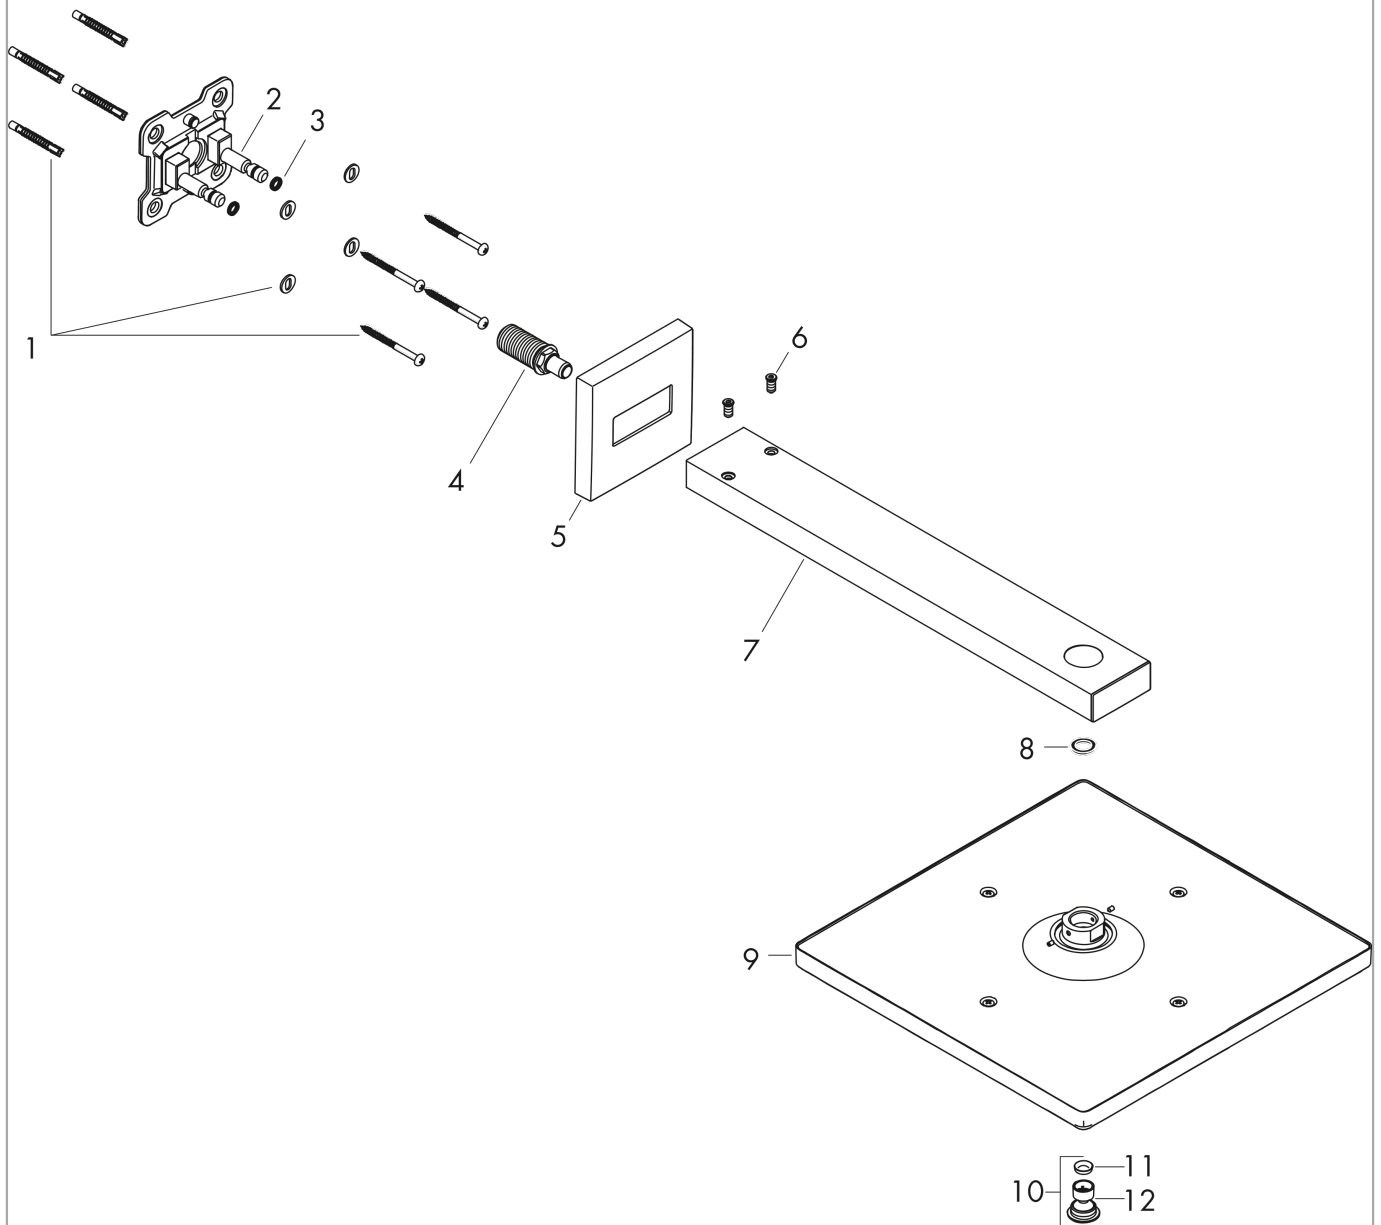

Raindance E

Overhead shower 300 1jet with shower arm

Surfaces: **Matt Black** Article Number: **26238670**

Description

product features

- consists of: overhead shower, shower arm
- shower head size: 300 x 300 mm
- spray type: RainAir
- shower arm length: 390 mm
- ball-joint: overhead shower angle adjustable
- maximum flow rate at 3 bar: 17 l/min
- flow rate RainAir spray (at 3 bar): 17 l/min
- material spray disc: metal
- spray disc removable for cleaning
- installation: wall
- connection thread G 1/2
- connection dimension: DN15

Technology

Design awards

Product image

Scale drawing

Flowchart

The consumption was measured in combination with the appropriate fittings (thermostat/mixer/in-wall valve) to reflect actual application in practice.

Raindance E

Overhead shower 300 1jet with shower arm

Surfaces: **Matt Black** Article Number: **26238670**

Exploded Drawing

Year of production: >07/19

Raindance E

Overhead shower 300 1jet with shower arm

Surfaces: **Matt Black** Article Number: **26238670**

Spare part list

Year of production: >07/19

Pos.	Description	Article Number	Price	PU
1	mounting set	96179000	-	1
2	wall flange	93441000	-	1
3	O-ring 6x2	98458000	-	1
4	connecting thread	93416000	-	1
5	escutcheon	93126670	-	1
6	screw	93431000	-	1
7	shower arm	93221670	-	1
8	seal	98058000	-	1
9	head shower	93230670	-	1
10	air jet	93127670	-	-
11	filter	93128000	-	1
12	O-ring 15x2	98163000	-	1