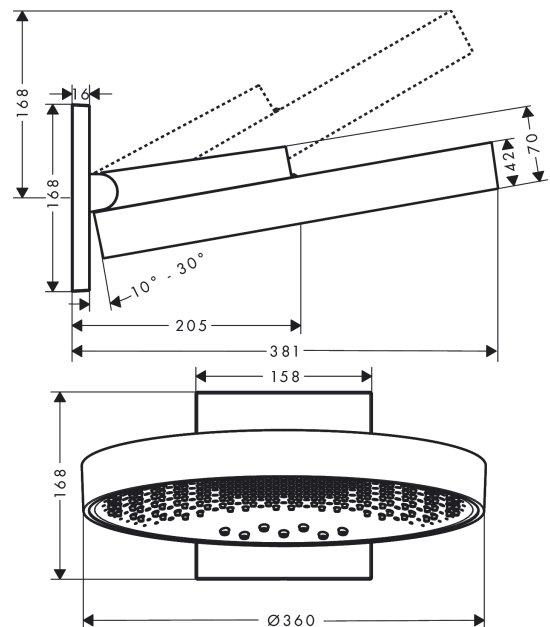

Rainfinity

Overhead shower 360 3jet with wall connector

Surfaces: **Matt White** Article Number: **26234700**

Description

product features

- consists of: overhead shower, wall connector
- shower head size: 360 mm
- spray type: PowderRain, Intense PowderRain, RainStream
- projection 381 mm
- middle spray disc: 205 mm
- shower head vertically inclinable by 10-30°
- maximum flow rate at 3 bar: 28,1 l/min
- flow rate RainStream spray (at 3 bar): 16 l/min
- flow rate Intense PowderRain (at 3bar): 18 l/min
- flow rate PowderRain spray (at 0.3 bar): 20 l/min
- Minimum flow pressure: 1,7 bar
- the 3 spray zones must be controlled via 3 valves or a diverter valve with 3 outlets
- spray disc surface: graphite
- material spray disc: aluminium
- overhead shower removable for cleaning
- frame: metal
- installation: wall-mounted - for installation on iBox
- scope of supply: overhead shower, wall connector, mounting material, assembly instruction

Technology

Design awards

Product image

Scale drawing

Rainfinity

Overhead shower 360 3jet with wall connector

Surfaces: **Matt White** Article Number: **26234700**

Flowchart

The consumption was measured in combination with the appropriate fittings (thermostat/mixer/in-wall valve) to reflect actual application in practice.

Rainfinity
Overhead shower 360 3jet with wall connector
 Surfaces: **Matt White** Article Number: **26234700**