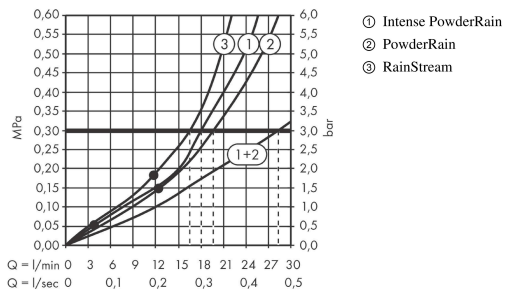

Rainfinity

Overhead shower 360 3jet with wall connector

Surfaces: **Matt White** Article Number: **26234700**

Description

product features

- consists of: overhead shower, wall connector
- shower head size: 360 mm
- spray type: PowderRain, Intense PowderRain, RainStream
- projection 381 mm
- middle spray disc: 205 mm
- shower head vertically inclinable by 10-30°
- maximum flow rate at 3 bar: 28,1 l/min
- flow rate RainStream spray (at 3 bar): 16 l/min
- flow rate Intense PowderRain (at 3bar): 18 l/min
- flow rate PowderRain spray (at 0.3 bar): 20 l/min
- Minimum flow pressure: 1,7 bar
- the 3 spray zones must be controlled via 3 valves or a diverter valve with 3 outlets
- spray disc surface: graphite
- material spray disc: aluminium
- overhead shower removable for cleaning
- frame: metal
- installation: wall-mounted - for installation on iBox
- scope of supply: overhead shower, wall connector, mounting material, assembly instruction

Technology

Design awards

Product image

Scale drawing

Rainfinity

Overhead shower 360 3jet with wall connector

Surfaces: **Matt White** Article Number: **26234700**

Flowchart