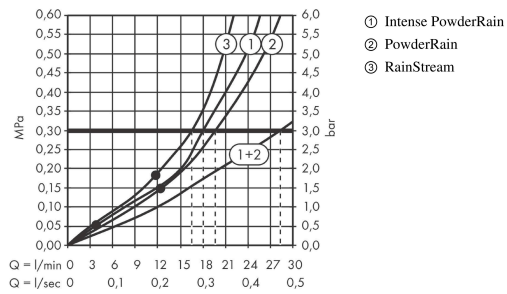

Rainfinity

Overhead shower 360 3jet with wall connector

Surfaces: **Chrome** Article Number: **26234000**

Description

product features

- consists of: overhead shower, wall connector
- shower head size: 360 mm
- spray type: PowderRain, Intense PowderRain, RainStream
- projection 381 mm
- middle spray disc: 205 mm
- shower head vertically inclinable by 10-30°
- maximum flow rate at 3 bar: 28,1 l/min
- flow rate RainStream spray (at 3 bar): 16 l/min
- flow rate Intense PowderRain (at 3bar): 18 l/min
- flow rate PowderRain spray (at 0.3 bar): 20 l/min
- Minimum flow pressure: 1,7 bar
- the 3 spray zones must be controlled via 3 valves or a diverter valve with 3 outlets
- spray disc surface: graphite
- material spray disc: aluminium
- overhead shower removable for cleaning
- frame: metal
- installation: wall-mounted - for installation on iBox
- scope of supply: overhead shower, wall connector, mounting material, assembly instruction

Technology

Design awards

Product image

Scale drawing

Rainfinity
Overhead shower 360 3jet with wall connector
 Surfaces: **Chrome** Article Number: **26234000**

Flowchart

The consumption was measured in combination with the appropriate fittings (thermostat/mixer/in-wall valve) to reflect actual application in practice.