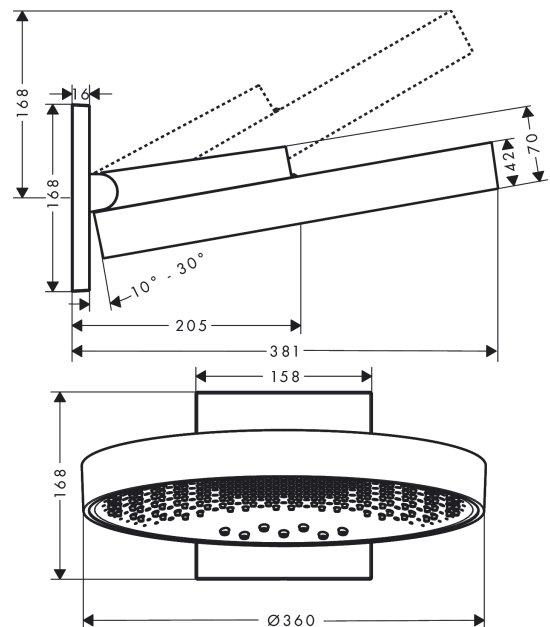

Rainfinity

Overhead shower 360 3jet with wall connector

Surfaces: **Chrome** Article Number: **26234000**

Description

product features

- consists of: overhead shower, wall connector
- shower head size: 360 mm
- spray type: PowderRain, Intense PowderRain, RainStream
- projection 381 mm
- middle spray disc: 205 mm
- shower head vertically inclinable by 10-30°
- maximum flow rate at 3 bar: 28,1 l/min
- flow rate RainStream spray (at 3 bar): 16 l/min
- flow rate Intense PowderRain (at 3bar): 18 l/min
- flow rate PowderRain spray (at 0.3 bar): 20 l/min
- Minimum flow pressure: 1,7 bar
- the 3 spray zones must be controlled via 3 valves or a diverter valve with 3 outlets
- spray disc surface: graphite
- material spray disc: aluminium
- overhead shower removable for cleaning
- frame: metal
- installation: wall-mounted - for installation on iBox
- scope of supply: overhead shower, wall connector, mounting material, assembly instruction

Technology

Design awards

Product image

Scale drawing

Rainfinity
Overhead shower 360 3jet with wall connector
 Surfaces: **Chrome** Article Number: **26234000**

Flowchart

The consumption was measured in combination with the appropriate fittings (thermostat/mixer/in-wall valve) to reflect actual application in practice.

Rainfinity
Overhead shower 360 3jet with wall connector
 Surfaces: **Chrome** Article Number: **26234000**

Installation examples

Rainfinity 360 3jet
 26234XXX

Rainfinity 250 3jet
 26232XXX