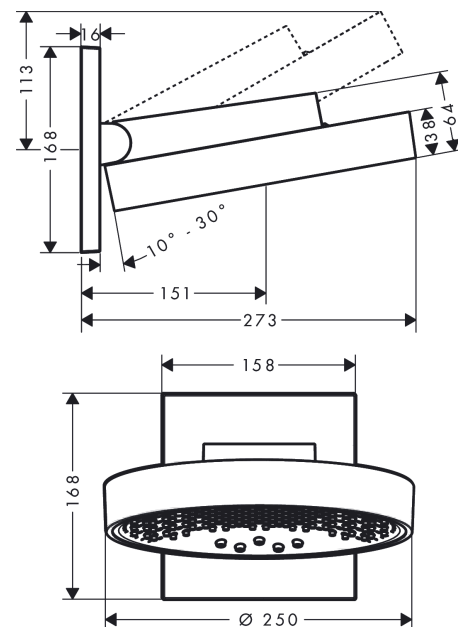

Rainfinity

Overhead shower 250 3jet with wall connector

Surfaces: **Matt White** Article Number: **26232700**

Description

product features

- consists of: overhead shower, wall connector
- shower head size: 250 mm
- spray type: PowderRain, Intense PowderRain, RainStream
- projection 273 mm
- middle spray disc: 151 mm
- shower head vertically inclinable by 10-30°
- maximum flow rate at 3 bar: 20 l/min
- flow rate RainStream spray (at 3 bar): 16 l/min
- flow rate Intense PowderRain (at 3bar): 18 l/min
- flow rate PowderRain spray (at 0.3 bar): 20 l/min
- Minimum flow pressure: 1,7 bar
- the 3 spray zones must be controlled via 3 valves or a diverter valve with 3 outlets
- Select button on thermostat
- spray disc surface: graphite
- material spray disc: aluminium
- overhead shower removable for cleaning
- frame: metal
- installation: wall-mounted - for installation on iBox
- scope of supply: overhead shower, wall connector, mounting material, assembly instruction

Technology

Product image

Scale drawing

Rainfinity

Overhead shower 250 3jet with wall connector

Surfaces: **Matt White** Article Number: **26232700**

Flowchart

The consumption was measured in combination with the appropriate fittings (thermostat/mixer/in-wall valve) to reflect actual application in practice.

Rainfinity
Overhead shower 250 3jet with wall connector
 Surfaces: **Matt White** Article Number: **26232700**

Installation examples

Rainfinity 360 3jet
 26234XXX

Rainfinity 250 3jet
 26232XXX