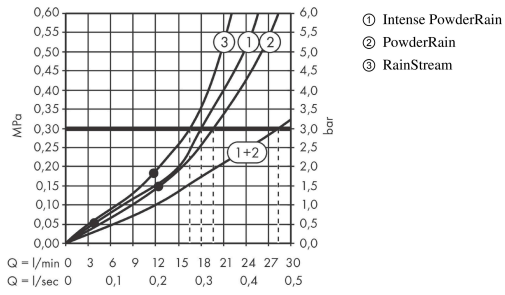

Rainfinity

Overhead shower 250 3jet with wall connector

Surfaces: **Matt White** Article Number: **26232700**

Description

product features

- consists of: overhead shower, wall connector
- shower head size: 250 mm
- spray type: PowderRain, Intense PowderRain, RainStream
- projection 273 mm
- middle spray disc: 151 mm
- shower head vertically inclinable by 10-30°
- maximum flow rate at 3 bar: 20 l/min
- flow rate RainStream spray (at 3 bar): 16 l/min
- flow rate Intense PowderRain (at 3bar): 18 l/min
- flow rate PowderRain spray (at 0.3 bar): 20 l/min
- Minimum flow pressure: 1,7 bar
- the 3 spray zones must be controlled via 3 valves or a diverter valve with 3 outlets
- Select button on thermostat
- spray disc surface: graphite
- material spray disc: aluminium
- overhead shower removable for cleaning
- frame: metal
- installation: wall-mounted - for installation on iBox
- scope of supply: overhead shower, wall connector, mounting material, assembly instruction

Technology

Product image

Scale drawing

Rainfinity

Overhead shower 250 3jet with wall connector

Surfaces: **Matt White** Article Number: **26232700**

Flowchart

The consumption was measured in combination with the appropriate fittings (thermostat/mixer/in-wall valve) to reflect actual application in practice.