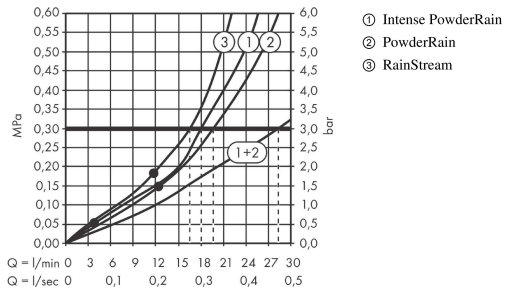

Rainfinity

Overhead shower 250 3jet with wall connector

Surfaces: **Chrome** Article Number: **26232000**

Description

product features

- consists of: overhead shower, wall connector
- shower head size: 250 mm
- spray type: PowderRain, Intense PowderRain, RainStream
- projection 273 mm
- middle spray disc: 151 mm
- shower head vertically inclinable by 10-30°
- maximum flow rate at 3 bar: 20 l/min
- flow rate RainStream spray (at 3 bar): 16 l/min
- flow rate Intense PowderRain (at 3bar): 18 l/min
- flow rate PowderRain spray (at 0.3 bar): 20 l/min
- Minimum flow pressure: 1,7 bar
- the 3 spray zones must be controlled via 3 valves or a diverter valve with 3 outlets
- Select button on thermostat
- spray disc surface: graphite
- material spray disc: aluminium
- overhead shower removable for cleaning
- frame: metal
- installation: wall-mounted - for installation on iBox
- scope of supply: overhead shower, wall connector, mounting material, assembly instruction

Technology

Product image

Scale drawing

Rainfinity
Overhead shower 250 3jet with wall connector
 Surfaces: **Chrome** Article Number: **26232000**

Flowchart

The consumption was measured in combination with the appropriate fittings (thermostat/mixer/in-wall valve) to reflect actual application in practice.