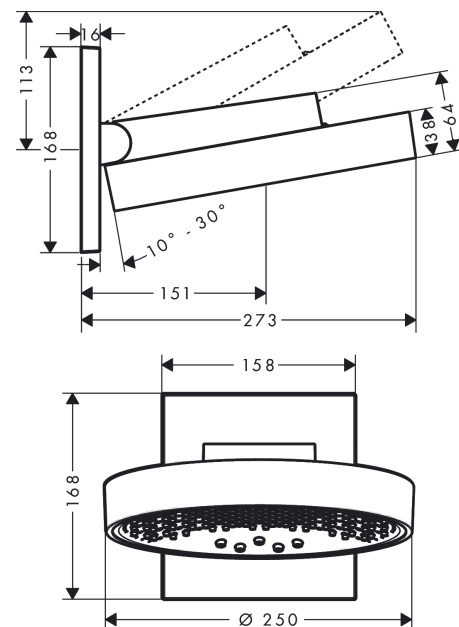

Rainfinity

Overhead shower 250 3jet with wall connector

Surfaces: **Chrome** Article Number: **26232000**

Description

product features

- consists of: overhead shower, wall connector
- shower head size: 250 mm
- spray type: PowderRain, Intense PowderRain, RainStream
- projection 273 mm
- middle spray disc: 151 mm
- shower head vertically inclinable by 10-30°
- maximum flow rate at 3 bar: 20 l/min
- flow rate RainStream spray (at 3 bar): 16 l/min
- flow rate Intense PowderRain (at 3bar): 18 l/min
- flow rate PowderRain spray (at 0.3 bar): 20 l/min
- Minimum flow pressure: 1,7 bar
- the 3 spray zones must be controlled via 3 valves or a diverter valve with 3 outlets
- Select button on thermostat
- spray disc surface: graphite
- material spray disc: aluminium
- overhead shower removable for cleaning
- frame: metal
- installation: wall-mounted - for installation on iBox
- scope of supply: overhead shower, wall connector, mounting material, assembly instruction

Technology

Product image

Scale drawing

Rainfinity
Overhead shower 250 3jet with wall connector
 Surfaces: **Chrome** Article Number: **26232000**

Flowchart

The consumption was measured in combination with the appropriate fittings (thermostat/mixer/in-wall valve) to reflect actual application in practice.

Rainfinity
Overhead shower 250 3jet with wall connector
 Surfaces: **Chrome** Article Number: **26232000**

Installation examples

Rainfinity 360 3jet
 26234XXX

Rainfinity 250 3jet
 26232XXX