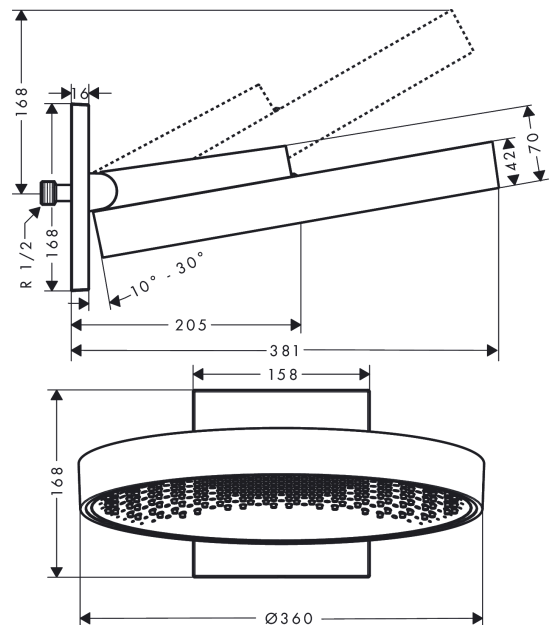

Rainfinity

Overhead shower 360 1jet with wall connector

Surfaces: **Chrome** Article Number: **26230000**

Description

product features

- consists of: overhead shower, wall connector
- shower head size: 360 mm
- spray type: PowderRain
- projection 381 mm
- middle spray disc: 205 mm
- shower head vertically inclinable by 10-30°
- maximum flow rate at 3 bar: 21 l/min
- flow rate PowderRain spray (at 0.3 bar): 21 l/min
- Minimum flow pressure: 2 bar
- spray disc surface: graphite
- material spray disc: aluminium
- overhead shower removable for cleaning
- frame: metal
- installation: wall
- scope of supply: overhead shower, wall connector, mounting material, assembly instruction

Technology

Product image

Scale drawing

Rainfinity
Overhead shower 360 1jet with wall connector
 Surfaces: **Chrome** Article Number: **26230000**

Flowchart

The consumption was measured in combination with the appropriate fittings (thermostat/mixer/in-wall valve) to reflect actual application in practice.

Rainfinity
Overhead shower 360 1jet with wall connector
Surfaces: **Chrome** Article Number: **26230000**

Installation examples