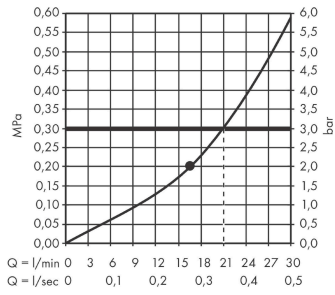

Rainfinity

Overhead shower 360 1jet with wall connector

Surfaces: **Chrome** Article Number: **26230000**

Description

product features

- consists of: overhead shower, wall connector
- shower head size: 360 mm
- spray type: PowderRain
- projection 381 mm
- middle spray disc: 205 mm
- shower head vertically inclinable by 10-30°
- maximum flow rate at 3 bar: 21 l/min
- flow rate PowderRain spray (at 0.3 bar): 21 l/min
- Minimum flow pressure: 2 bar
- spray disc surface: graphite
- material spray disc: aluminium
- overhead shower removable for cleaning
- frame: metal
- installation: wall
- scope of supply: overhead shower, wall connector, mounting material, assembly instruction

Technology

Product image

Scale drawing

Rainfinity
Overhead shower 360 1jet with wall connector
 Surfaces: **Chrome** Article Number: **26230000**

Flowchart

The consumption was measured in combination with the appropriate fittings (thermostat/mixer/in-wall valve) to reflect actual application in practice.