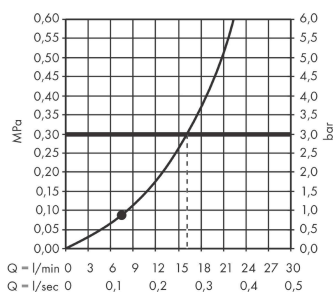

Rainfinity

Overhead shower 250 1jet

Surfaces: **Chrome** Article Number: **26228000**

Description

product features

- shower head size: 250 mm
- spray type: PowderRain
- ball-joint: overhead shower angle (2 x 5°) adjustable
- maximum flow rate at 3 bar: 16 l/min
- flow rate PowderRain spray (at 0.3 bar): 16 l/min
- Minimum flow pressure: 1 bar
- spray disc surface: graphite
- material spray disc: aluminium
- overhead shower removable for cleaning
- frame: metal
- installation: ceiling or wall
- scope of supply: overhead shower, assembly instruction

Technology

Product image

Scale drawing

Flowchart

The consumption was measured in combination with the appropriate fittings (thermostat/mixer/in-wall valve) to reflect actual application in practice.