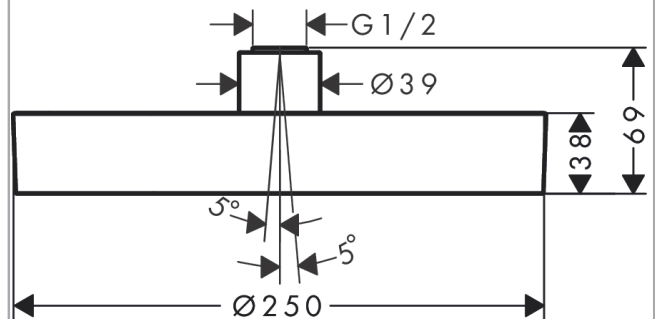

Rainfinity

Overhead shower 250 1jet

Surfaces: **Chrome** Article Number: **26228000**

Description

product features

- shower head size: 250 mm
- spray type: PowderRain
- ball-joint: overhead shower angle (2 x 5°) adjustable
- maximum flow rate at 3 bar: 16 l/min
- flow rate PowderRain spray (at 0.3 bar): 16 l/min
- Minimum flow pressure: 1 bar
- spray disc surface: graphite
- material spray disc: aluminium
- overhead shower removable for cleaning
- frame: metal
- installation: ceiling or wall
- scope of supply: overhead shower, assembly instruction

Technology

Product image

Scale drawing

Flowchart

The consumption was measured in combination with the appropriate fittings (thermostat/mixer/in-wall valve) to reflect actual application in practice.