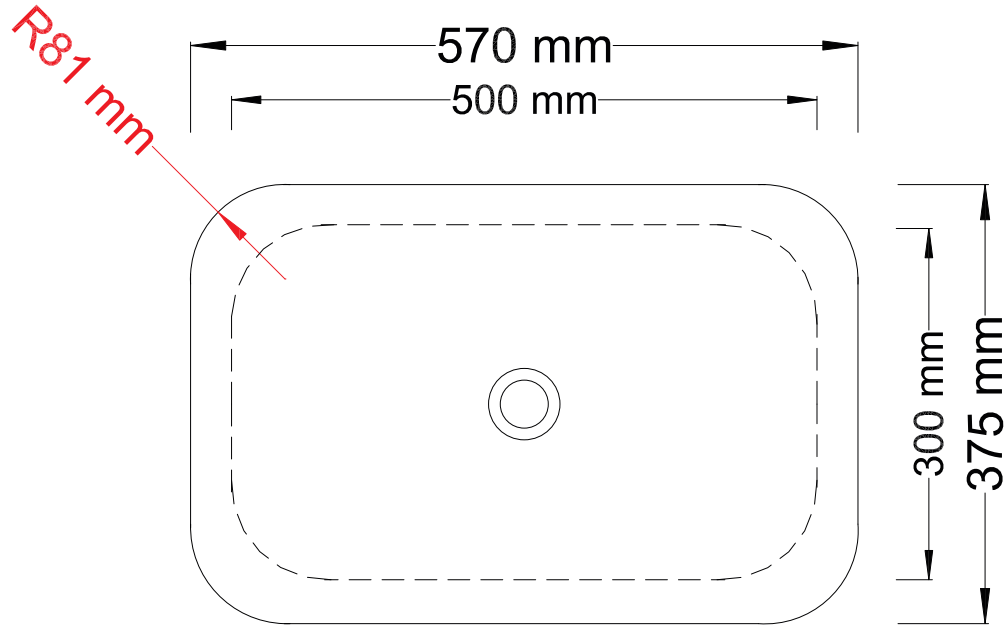

CRYSTALLITE

BATHTUBS & VANITIES

VOULA

BASIN

Length: 570 mm
Width: 375 mm
Height: 118 mm

Int depth: 102 mm
Weight: 8.5 kg
Full Vol: 4 l
Suggest Vol: 1.5 l