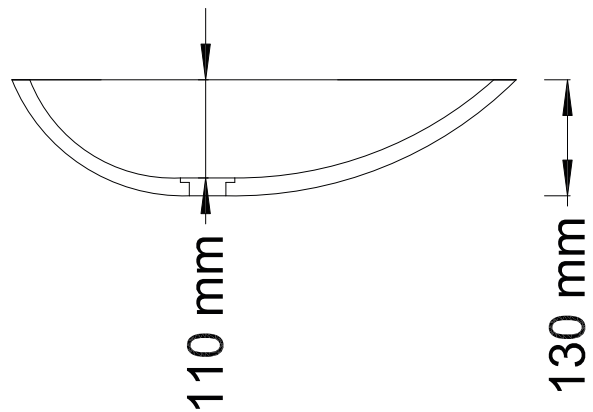

## BASIN

Length: 565 mm  
Width: 410 mm  
Height: 130 mm

Int depth: 110 mm  
Weight: 7.2 kg  
Full Vol: 7.5 l  
Suggest Vol: 1.5 l