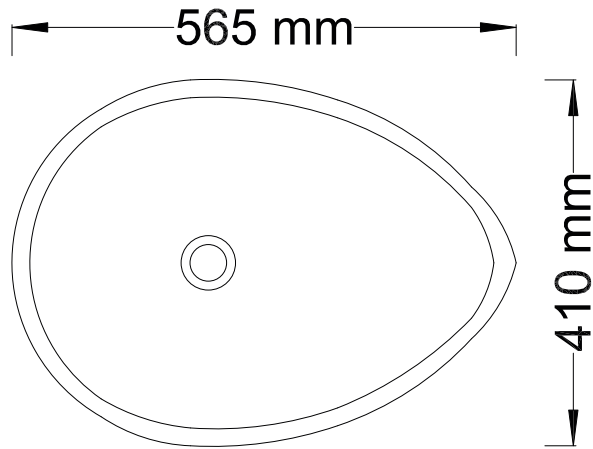

## BASIN

Length: 565 mm  
Width: 410 mm  
Height: 130 mm

Int depth: 110 mm  
Weight: 7.2 kg  
Full Vol: 7.5 l  
Suggest Vol: 1.5 l