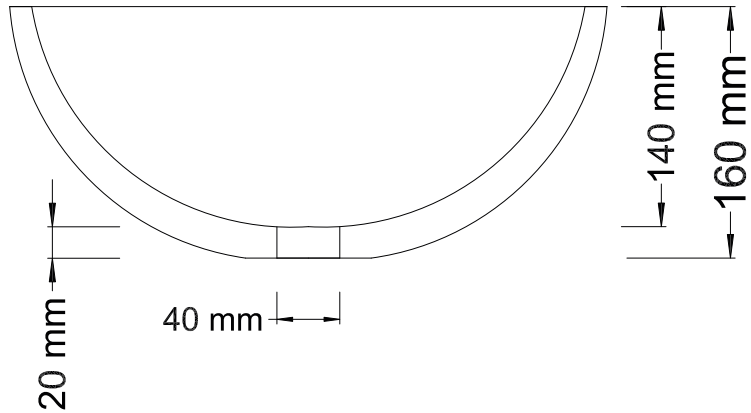

CRYSTALLITE

BATHTUBS & VANITIES

ROUND

BASIN

Length: 385 mm  
Width: 385 mm  
Height: 160 mm

Int depth: 140 mm  
Weight: 5 kg  
Full Vol: 6 l  
Suggest Vol: 1.5 l

Tel: +27 21 975-8098  
Fax: +27 86 458 6218  
admin@bvsa.co  
www.bvsa.co