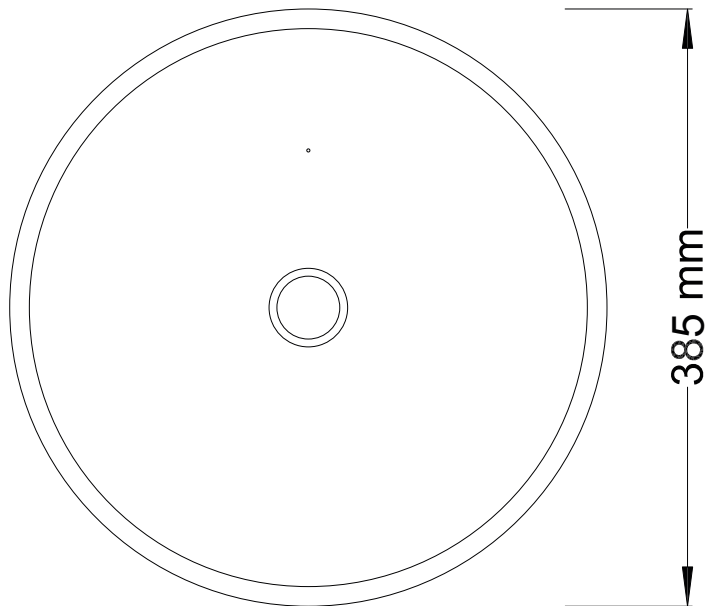

CRYSTALLITE

BATHTUBS & VANITIES

ROUND

BASIN

Length: 385 mm  
Width: 385 mm  
Height: 160 mm

Int depth: 140 mm  
Weight: 5 kg  
Full Vol: 6 l  
Suggest Vol: 1.5 l

Tel: +27 21 975-8098  
Fax: +27 86 458 6218  
admin@bvsa.co  
www.bvsa.co