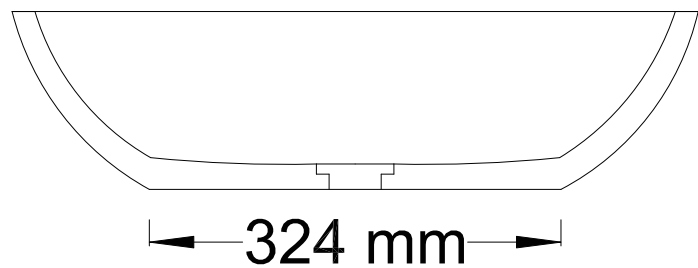

CRYSTALLITE

BATHTUBS & VANITIES

RHEA

BASIN

Length: 540 mm
Width: 288 mm
Height: 140 mm

Int depth: 120 mm
Weight: 6.8 kg
Full Vol: 4 l
Suggest Vol: 1 l