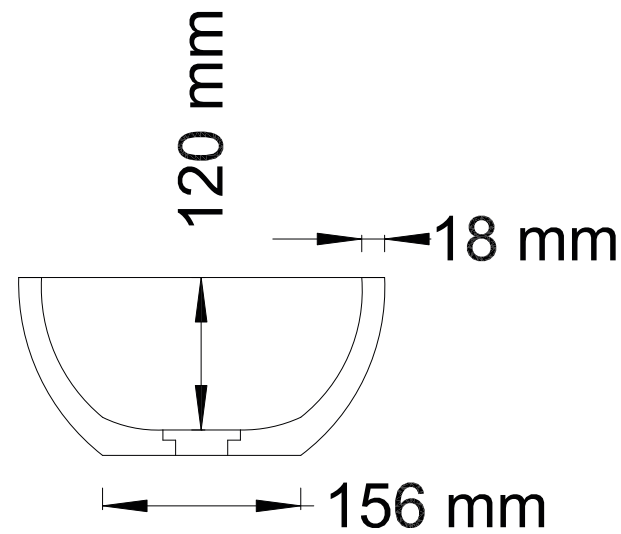

CRYSTALLITE

BATHTUBS & VANITIES

RHEA

BASIN

Length: 540 mm
Width: 288 mm
Height: 140 mm

Int depth: 120 mm
Weight: 6.8 kg
Full Vol: 4 l
Suggest Vol: 1 l