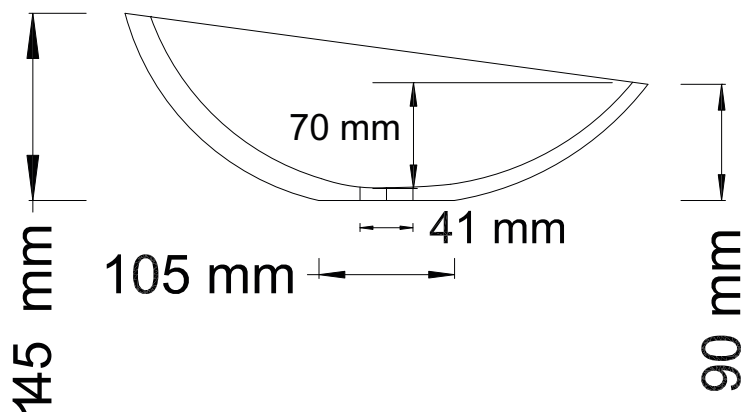

CRYSTALLITE
BATHTUBS & VANITIES

PEBBLE SMALL

BASIN

Length: 405 mm
Width: 340 mm
Height: 145 mm

Int depth: 70 mm
Weight: 3.5 kg
Full Vol: 2 l
Suggest Vol: 1 l

Tel: +27 21 975-8098
Fax: +27 86 458 6218
admin@bvsa.co
www.bvsa.co