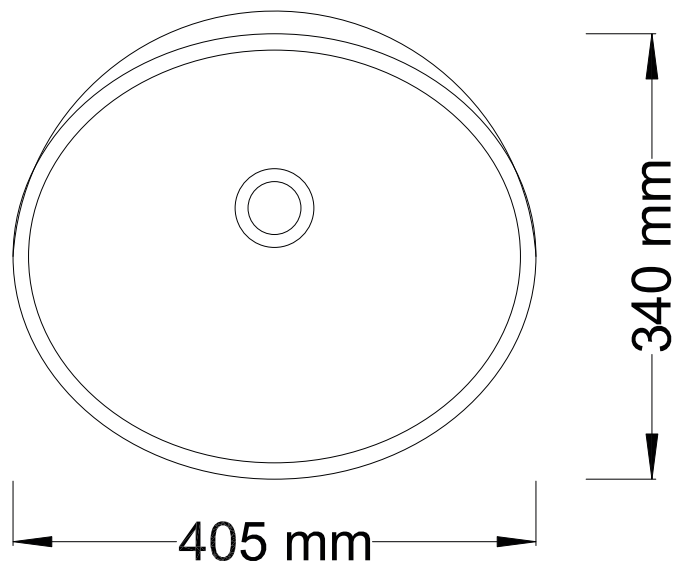

CRYSTALLITE
BATHTUBS & VANITIES

PEBBLE SMALL

BASIN

Length: 405 mm
Width: 340 mm
Height: 145 mm

Int depth: 70 mm
Weight: 3.5 kg
Full Vol: 2 l
Suggest Vol: 1 l

Tel: +27 21 975-8098
Fax: +27 86 458 6218
admin@bvsa.co
www.bvsa.co