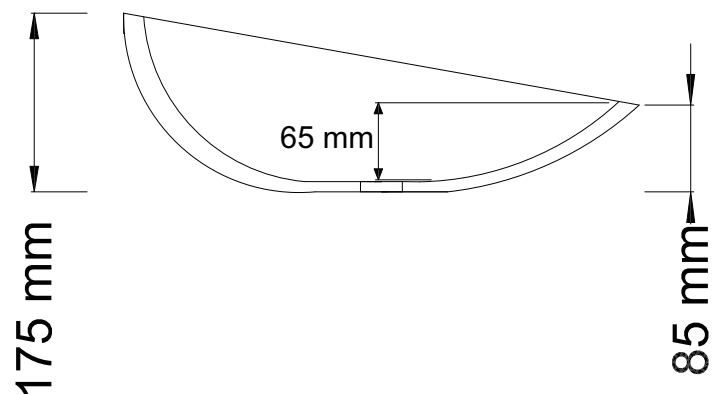

CRYSTALLITE
BATHTUBS & VANITIES

PEBBLE LARGE

BASIN

Length: 504 mm
Width: 425 mm
Height: 175 mm

Int depth: 65 mm
Weight: 7.5 kg
Full Vol: 3 l
Suggest Vol: 1.5 l

Tel: +27 21 975-8098
Fax: +27 86 458 6218
admin@bvsa.co
www.bvsa.co