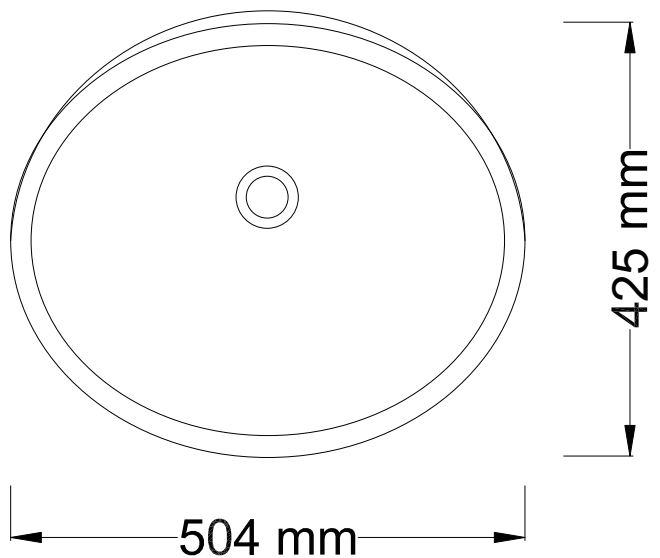

CRYSTALLITE
BATHTUBS & VANITIES

PEBBLE LARGE

BASIN

Length: 504 mm
Width: 425 mm
Height: 175 mm

Int depth: 65 mm
Weight: 7.5 kg
Full Vol: 3 l
Suggest Vol: 1.5 l

Tel: +27 21 975-8098
Fax: +27 86 458 6218
admin@bvsa.co
www.bvsa.co