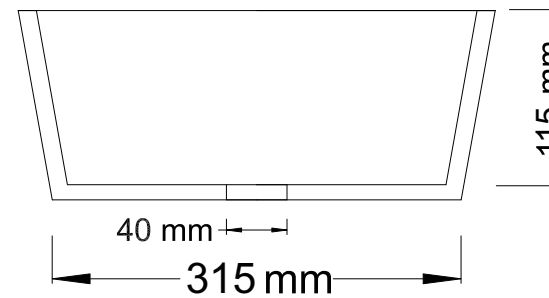

## BASIN

Length: 600 mm  
Width: 320 mm  
Height: 125 mm

Int depth: 115 mm  
Weight: 8 kg  
Full Vol: 6 l  
Suggest Vol: 2 l