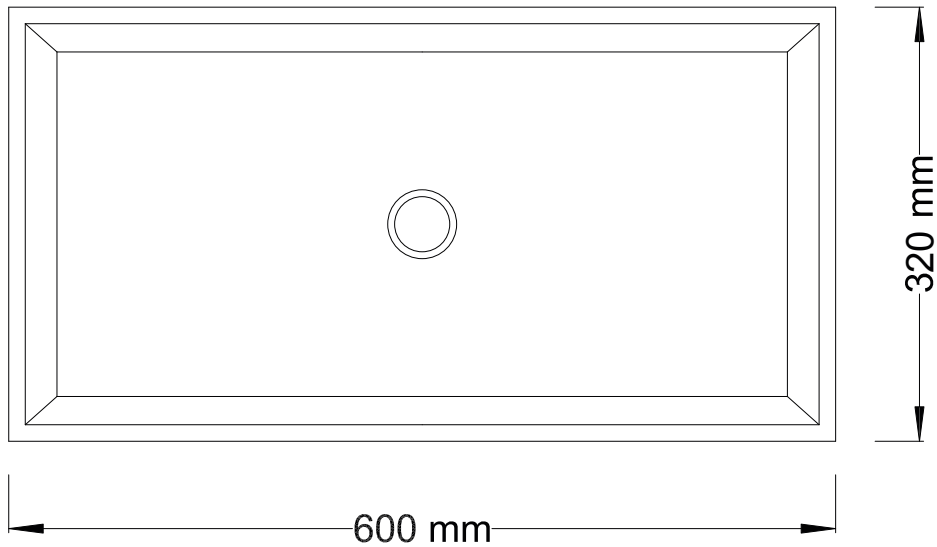

## BASIN

Length: 600 mm  
Width: 320 mm  
Height: 125 mm

Int depth: 115 mm  
Weight: 8 kg  
Full Vol: 6 l  
Suggest Vol: 2 l