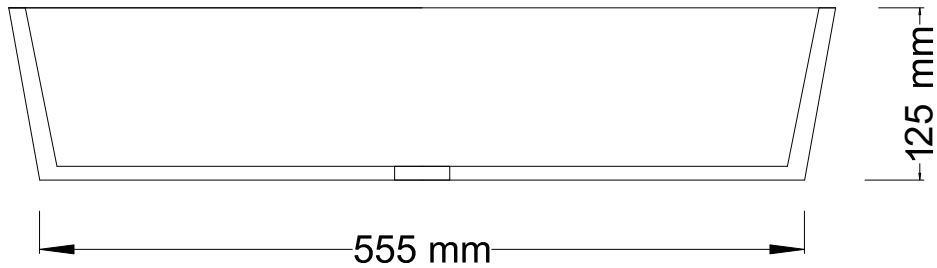

## BASIN

Length: 600 mm  
Width: 320 mm  
Height: 125 mm

Int depth: 115 mm  
Weight: 8 kg  
Full Vol: 6 l  
Suggest Vol: 2 l