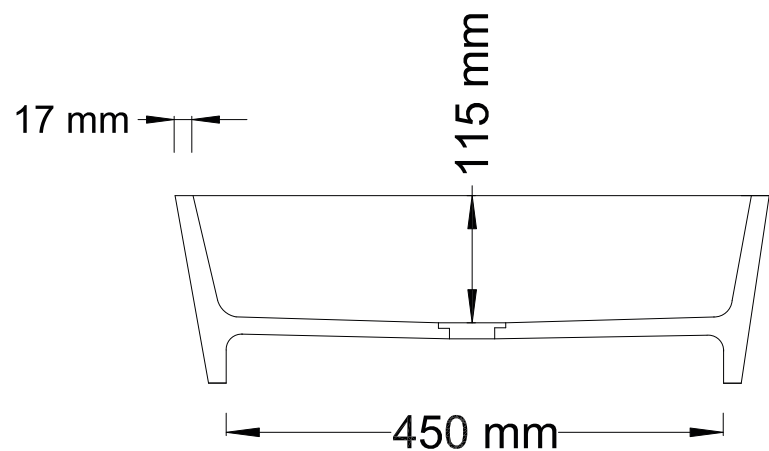

CRYSTALLITE

BATHTUBS & VANITIES

NAVEEN

BASIN

Length: 540 mm
Width: 448 mm
Height: 170 mm

Int depth: 115 mm
Weight: 12.5 kg
Full Vol: 10 l
Suggest Vol: 2 l

Tel: +27 21 975-8098
Fax: +27 86 458 6218
admin@bvsa.co
www.bvsa.co