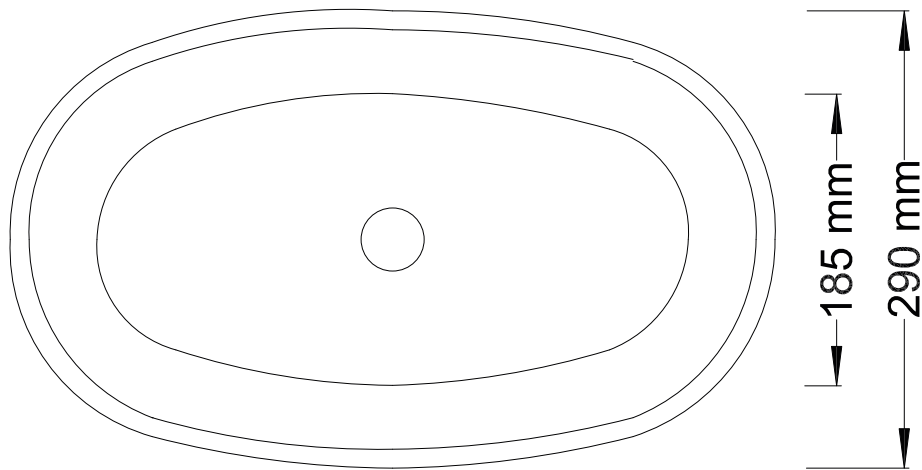

CRYSTALLITE

BATHTUBS & VANITIES

LUNA SMALL

BASIN

Length: 485 mm
Width: 290 mm
Height: 120 mm

Int depth: 100 mm
Weight: 5 kg
Full Vol: 5 l
Suggest Vol: 1 l