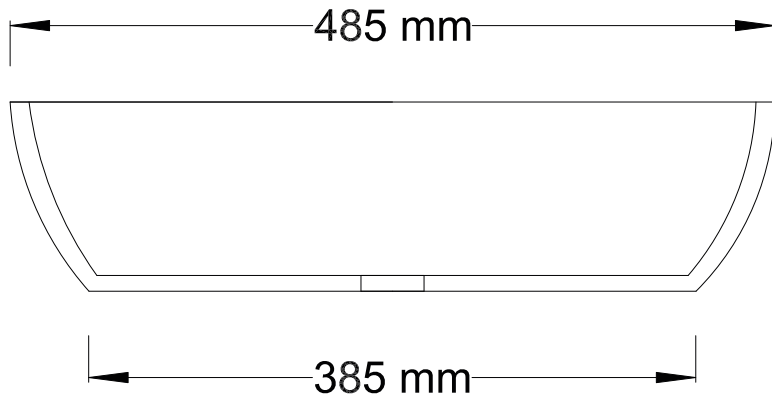

CRYSTALLITE

BATHTUBS & VANITIES

LUNA SMALL

BASIN

Length: 485 mm
Width: 290 mm
Height: 120 mm

Int depth: 100 mm
Weight: 5 kg
Full Vol: 5 l
Suggest Vol: 1 l