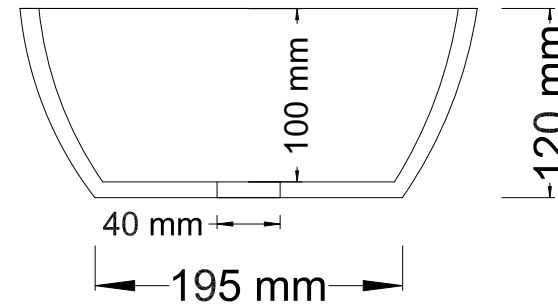

CRYSTALLITE

BATHTUBS & VANITIES

LUNA SMALL

BASIN

Length: 485 mm
Width: 290 mm
Height: 120 mm

Int depth: 100 mm
Weight: 5 kg
Full Vol: 5 l
Suggest Vol: 1 l