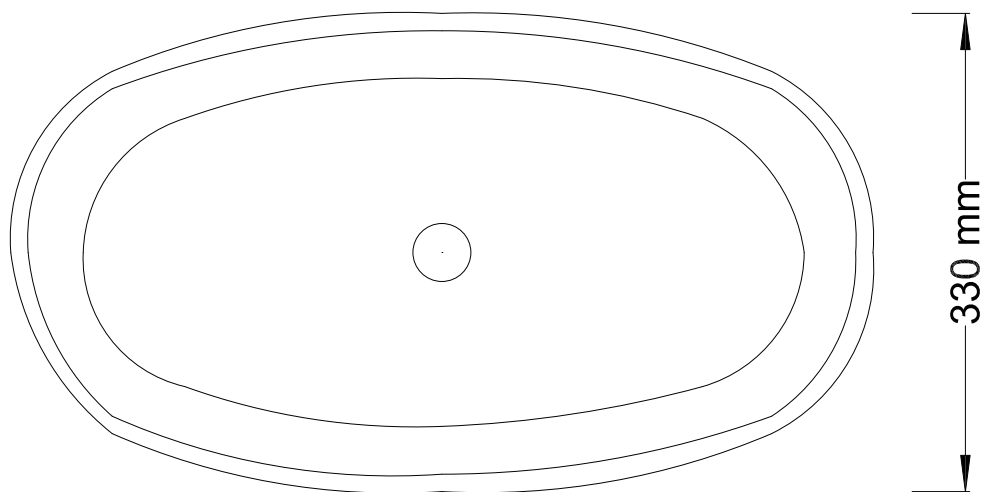

CRYSTALLITE
BATHTUBS & VANITIES

LUNA LARGE DEEP

BASIN

Length: 595 mm
Width: 330 mm
Height: 130 mm

Int depth: 110 mm
Weight: 7.5 kg
Full Vol: 5 l
Suggest Vol: 1.5 l