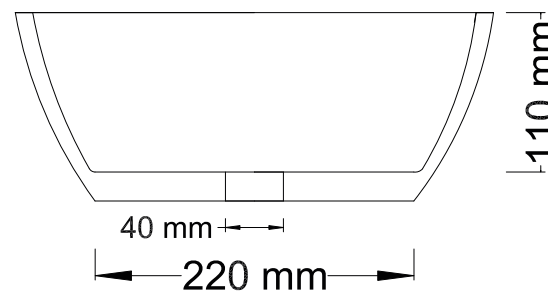

CRYSTALLITE
BATHTUBS & VANITIES

LUNA LARGE DEEP

BASIN

Length: 595 mm
Width: 330 mm
Height: 130 mm

Int depth: 110 mm
Weight: 7.5 kg
Full Vol: 5 l
Suggest Vol: 1.5 l