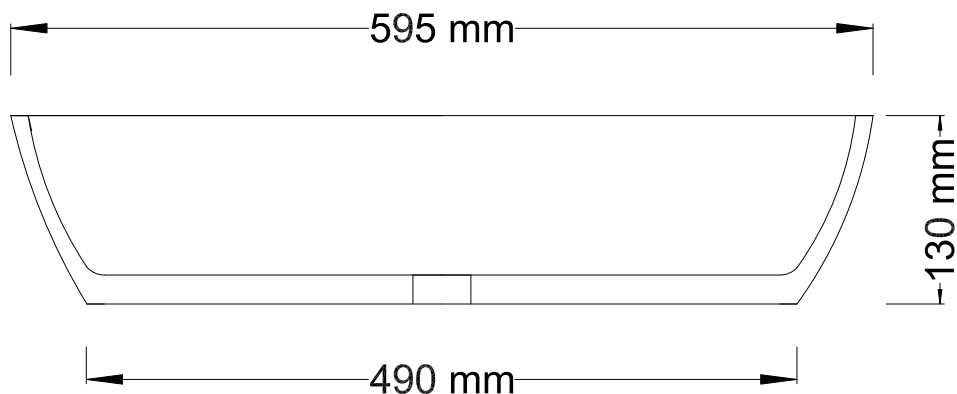

CRYSTALLITE
BATHTUBS & VANITIES

LUNA LARGE DEEP

BASIN

Length: 595 mm
Width: 330 mm
Height: 130 mm

Int depth: 110 mm
Weight: 7.5 kg
Full Vol: 5 l
Suggest Vol: 1.5 l