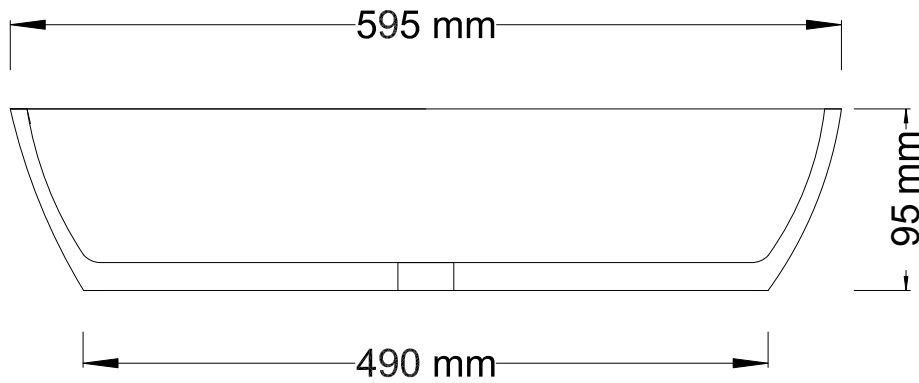

CRYSTALLITE

BATHTUBS & VANITIES

LUNA LARGE SHALLOW

BASIN

Length: 595 mm
Width: 325 mm
Height: 95 mm

Int depth: 85 mm
Weight: 4.3 kg
Full Vol: 5 l
Suggest Vol: 1.5 l