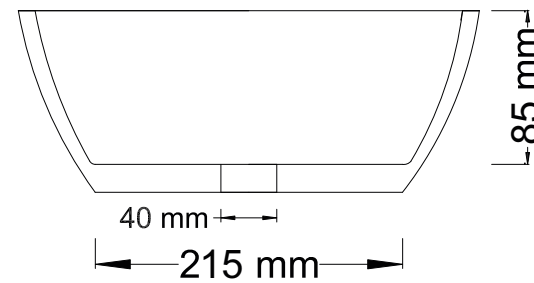

CRYSTALLITE

BATHTUBS & VANITIES

LUNA LARGE SHALLOW

BASIN

Length: 595 mm
Width: 325 mm
Height: 95 mm

Int depth: 85 mm
Weight: 4.3 kg
Full Vol: 5 l
Suggest Vol: 1.5 l