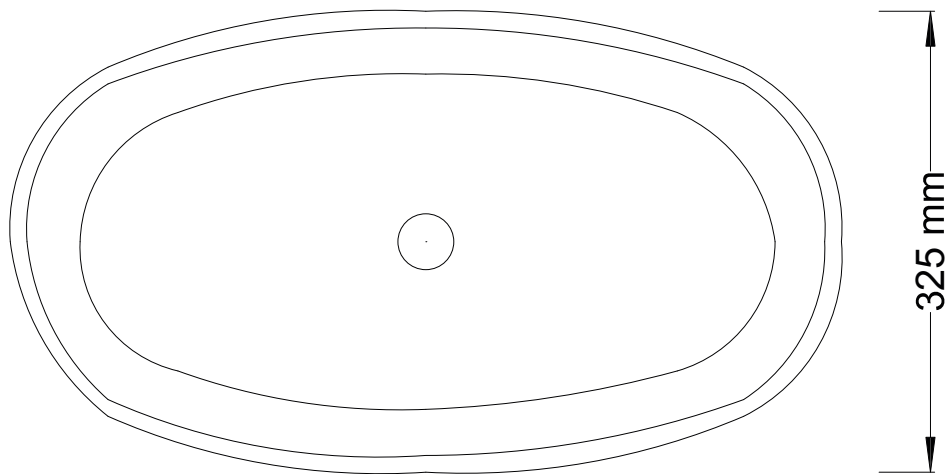

CRYSTALLITE

BATHTUBS & VANITIES

LUNA LARGE SHALLOW

BASIN

Length: 595 mm
Width: 325 mm
Height: 95 mm

Int depth: 85 mm
Weight: 4.3 kg
Full Vol: 5 l
Suggest Vol: 1.5 l