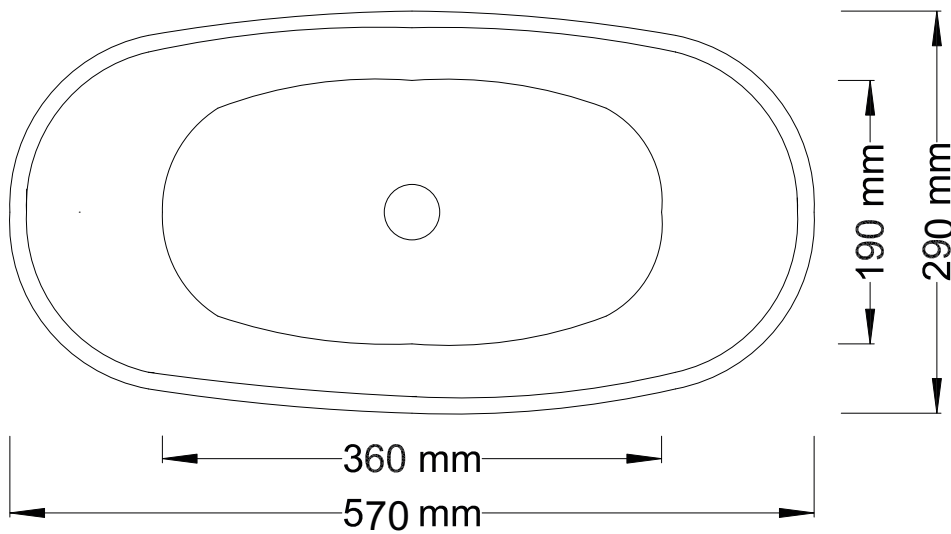

CRYSTALLITE

BATHTUBS & VANITIES

LAYLA

BASIN

Length: 570 mm
Width: 290 mm
Height: 150 mm

Int depth: 110 mm
Weight: 6 kg
Full Vol: 4 l
Suggest Vol: 1 l