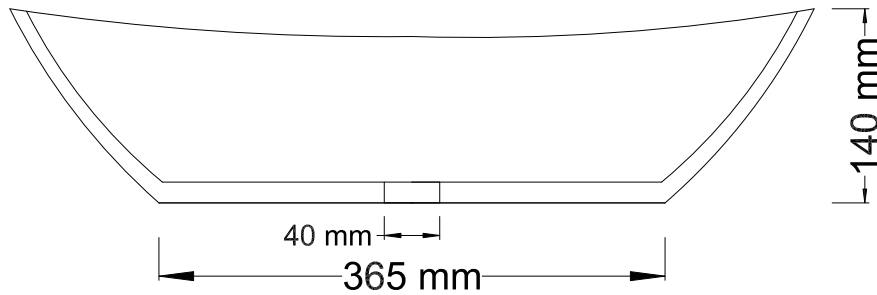

CRYSTALLITE

BATHTUBS & VANITIES

LAYLA

BASIN

Length: 570 mm
Width: 290 mm
Height: 150 mm

Int depth: 110 mm
Weight: 6 kg
Full Vol: 4 l
Suggest Vol: 1 l