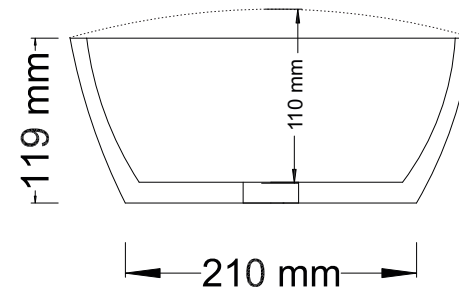

CRYSTALLITE

BATHTUBS & VANITIES

LAYLA

BASIN

Length: 570 mm
Width: 290 mm
Height: 150 mm

Int depth: 110 mm
Weight: 6 kg
Full Vol: 4 l
Suggest Vol: 1 l