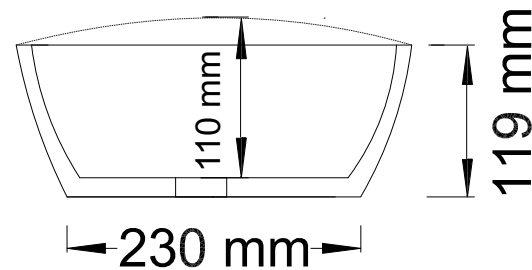

CRYSTALLITE
BATHTUBS & VANITIES

LAYLA WIDE

BASIN

Length: 585 mm
Width: 325 mm
Height: 150 mm

Int depth: 110 mm
Weight: 7.5 kg
Full Vol: 6 l
Suggest Vol: 2 l