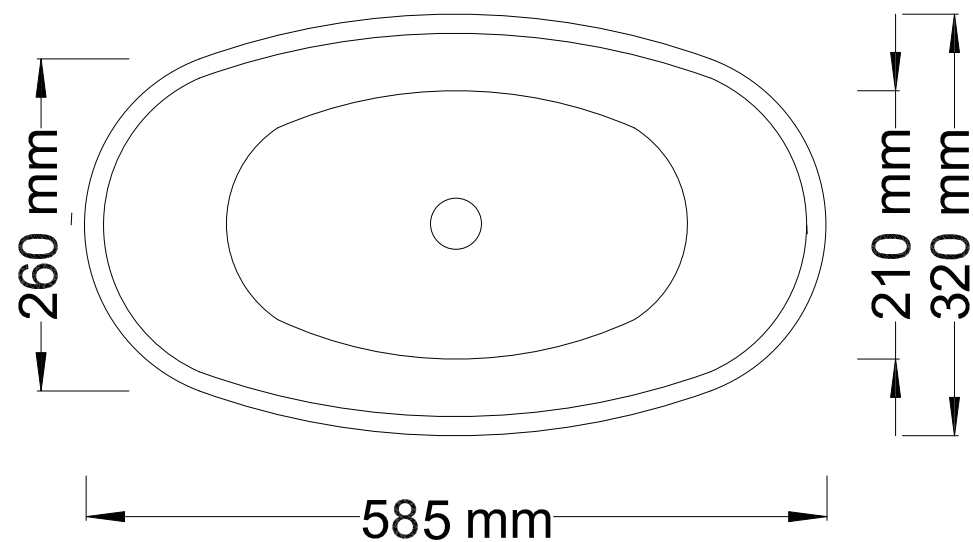

CRYSTALLITE
BATHTUBS & VANITIES

LAYLA WIDE

BASIN

Length: 585 mm
Width: 325 mm
Height: 150 mm

Int depth: 110 mm
Weight: 7.5 kg
Full Vol: 6 l
Suggest Vol: 2 l