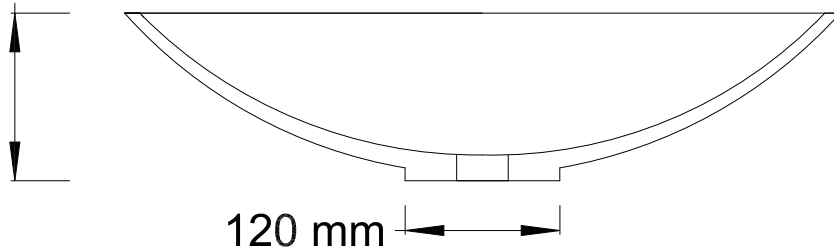

FLUTE

BASIN

CRYSTALLITE

BATHTUBS & VANITIES

130 mm

Length: 555 mm
Width: 325 mm
Height: 130 mm

Int depth: 115 mm
Weight: 5.5 kg
Full Vol: 8.5 l
Suggest Vol: 2 l