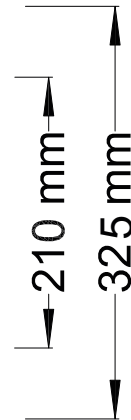

FLUTE

BASIN

CRYSTALLITE

BATHTUBS & VANITIES

130 mm

Length: 555 mm
Width: 325 mm
Height: 130 mm

Int depth: 115 mm
Weight: 5.5 kg
Full Vol: 8.5 l
Suggest Vol: 2 l