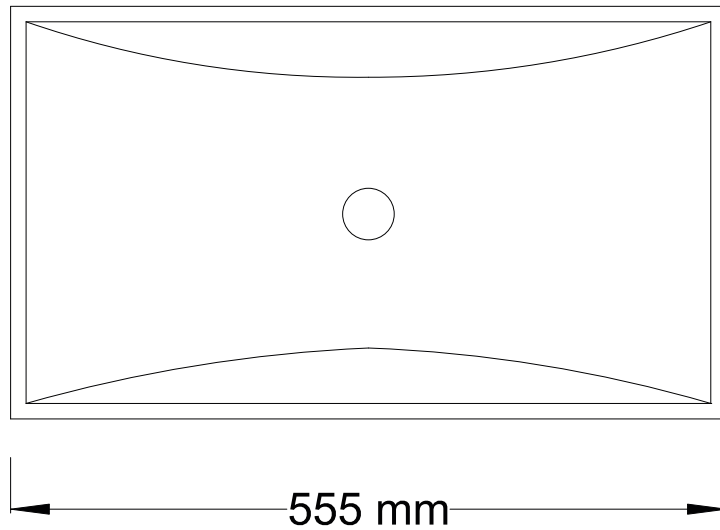

FLUTE

BASIN

CRYSTALLITE

BATHTUBS & VANITIES

130 mm

Length: 555 mm
Width: 325 mm
Height: 130 mm

Int depth: 115 mm
Weight: 5.5 kg
Full Vol: 8.5 l
Suggest Vol: 2 l