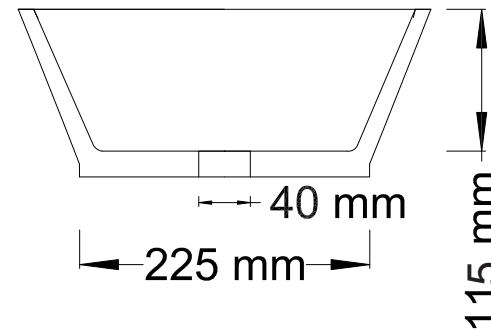

FLUTE

BASIN

CRYSTALLITE

BATHTUBS & VANITIES

130 mm

Length: 555 mm
Width: 325 mm
Height: 130 mm

Int depth: 115 mm
Weight: 5.5 kg
Full Vol: 8.5 l
Suggest Vol: 2 l