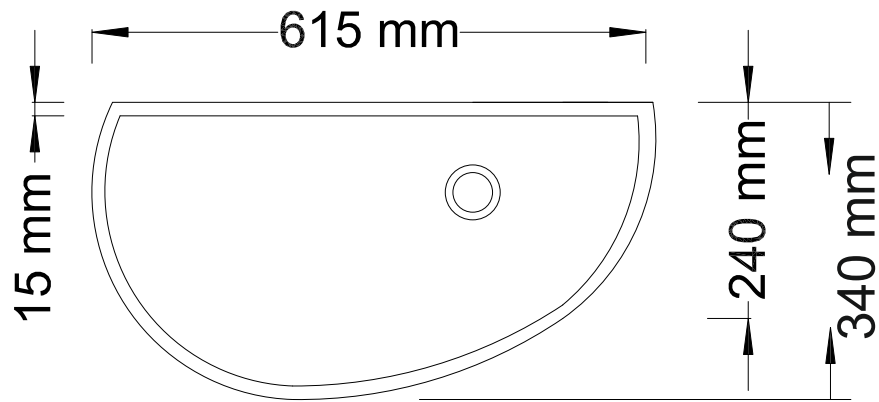

## BASIN

Length: 615 mm  
Width: 340 mm  
Height: 170 mm

Int depth: 160 mm  
Weight: 9.1 kg  
Full Vol: 10 l  
Suggest Vol: 1.5 l

Tel: +27 21 975-8098  
Fax: +27 86 458 6218  
admin@bvsa.co  
www.bvsa.co