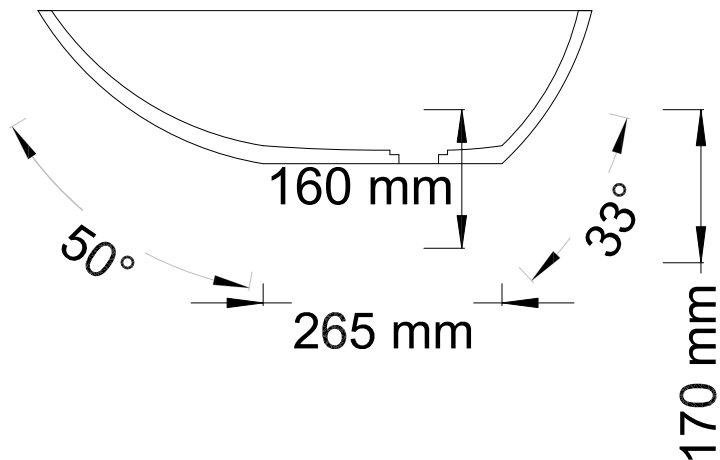

## BASIN

Length: 615 mm  
Width: 340 mm  
Height: 170 mm

Int depth: 160 mm  
Weight: 9.1 kg  
Full Vol: 10 l  
Suggest Vol: 1.5 l

Tel: +27 21 975-8098  
Fax: +27 86 458 6218  
admin@bvsa.co  
www.bvsa.co