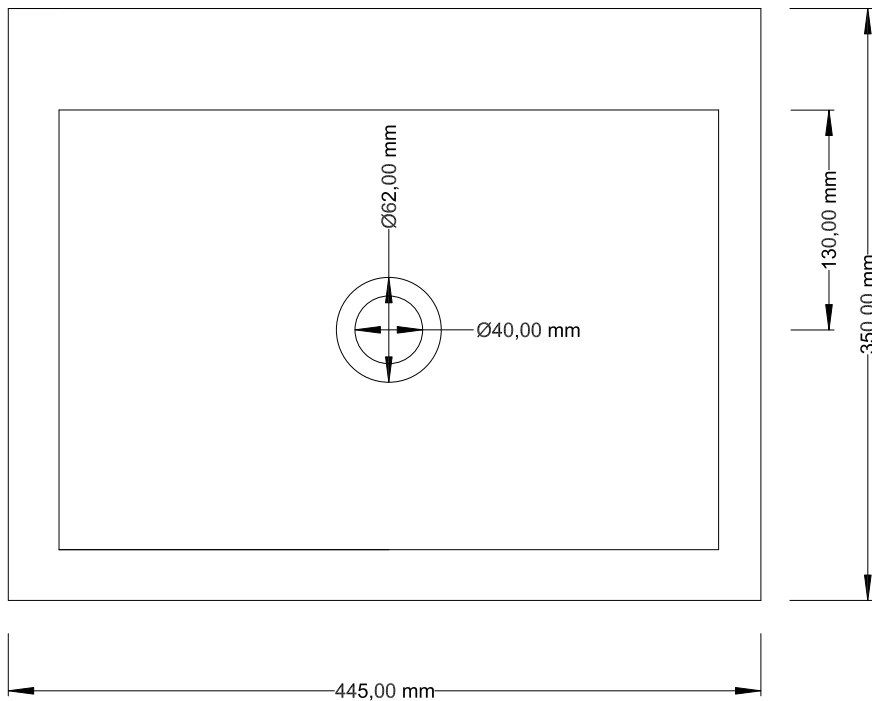

CRYSTALLITE

BATHTUBS & VANITIES

D-CUBE SMALL

BASIN

Length: 445 mm
Width: 350 mm
Height: 110 mm

Int depth: 90 mm
Weight: 16 kg
Full Vol: 7 l
Suggest Vol: 2 l
Taphole is optional