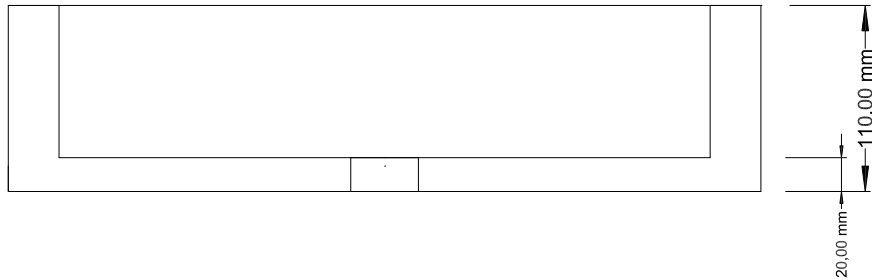

CRYSTALLITE

BATHTUBS & VANITIES

D-CUBE SMALL

BASIN

Length: 445 mm
Width: 350 mm
Height: 110 mm

Int depth: 90 mm
Weight: 16 kg
Full Vol: 7 l
Suggest Vol: 2 l
Taphole is optional