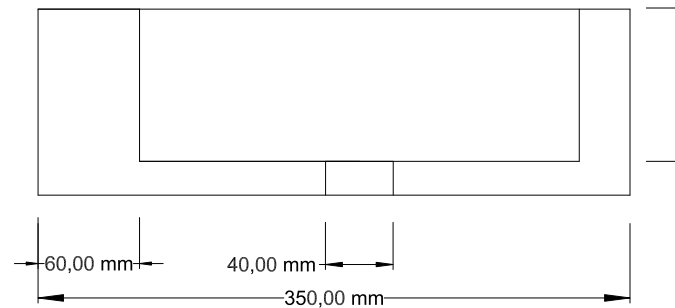

CRYSTALLITE

BATHTUBS & VANITIES

D-CUBE SMALL

BASIN

Length: 445 mm
Width: 350 mm
Height: 110 mm

Int depth: 90 mm
Weight: 16 kg
Full Vol: 7 l
Suggest Vol: 2 l
Taphole is optional