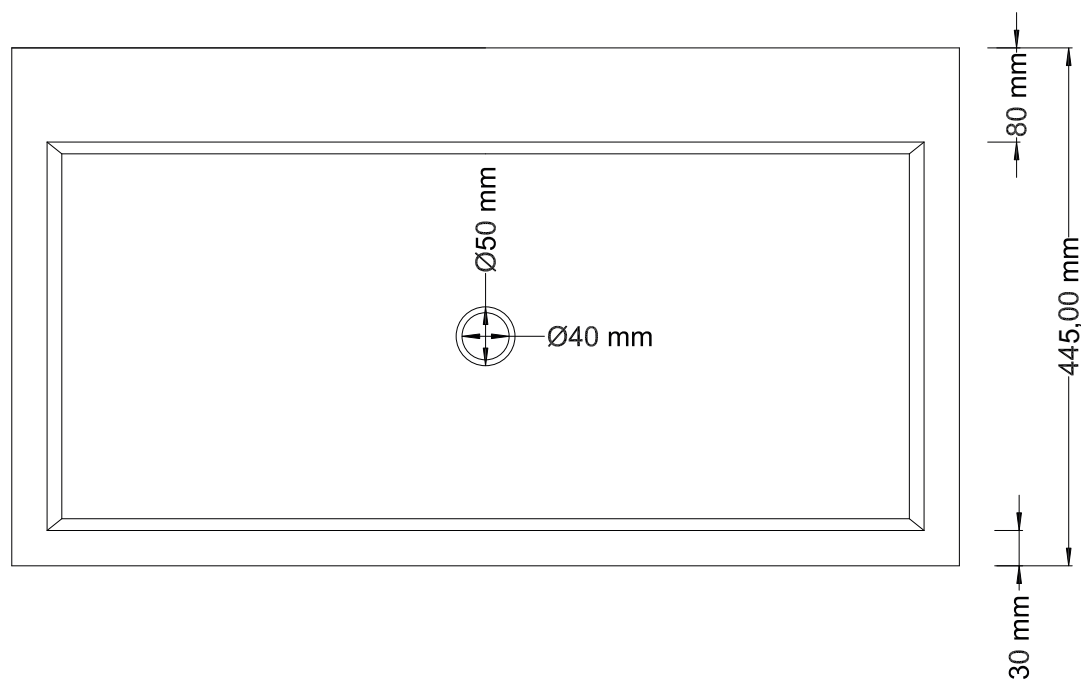

# D-CUBE LARGE

BASIN

Length: 805 mm  
Width: 445 mm  
Height: 110 mm

Int depth: 90 mm  
Weight: 30 kg  
Full Vol: 18 l  
Suggest Vol: 6 l  
Taphole is optional

Tel: +27 21 975-8098  
Fax: +27 86 458 6218  
admin@bvsa.co  
www.bvsa.co