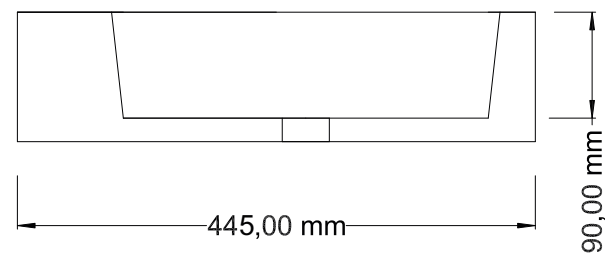

# D-CUBE LARGE

BASIN

Length: 805 mm  
Width: 445 mm  
Height: 110 mm

Int depth: 90 mm  
Weight: 30 kg  
Full Vol: 18 l  
Suggest Vol: 6 l  
Taphole is optional

Tel: +27 21 975-8098  
Fax: +27 86 458 6218  
admin@bvsa.co  
www.bvsa.co