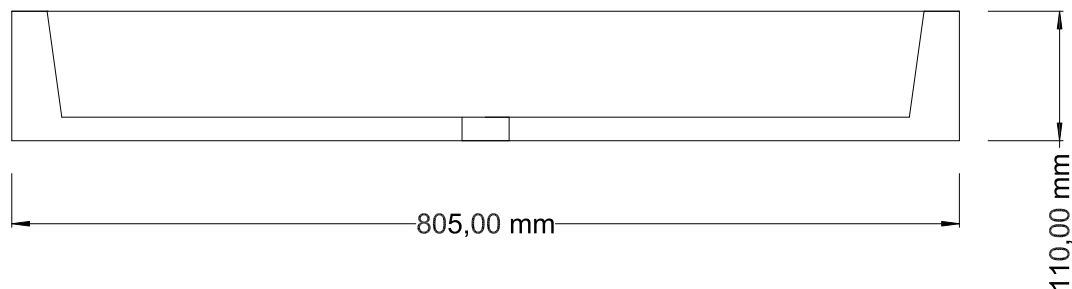

# D-CUBE LARGE

BASIN

Length: 805 mm  
Width: 445 mm  
Height: 110 mm

Int depth: 90 mm  
Weight: 30 kg  
Full Vol: 18 l  
Suggest Vol: 6 l  
Taphole is optional

Tel: +27 21 975-8098  
Fax: +27 86 458 6218  
admin@bvsa.co  
www.bvsa.co