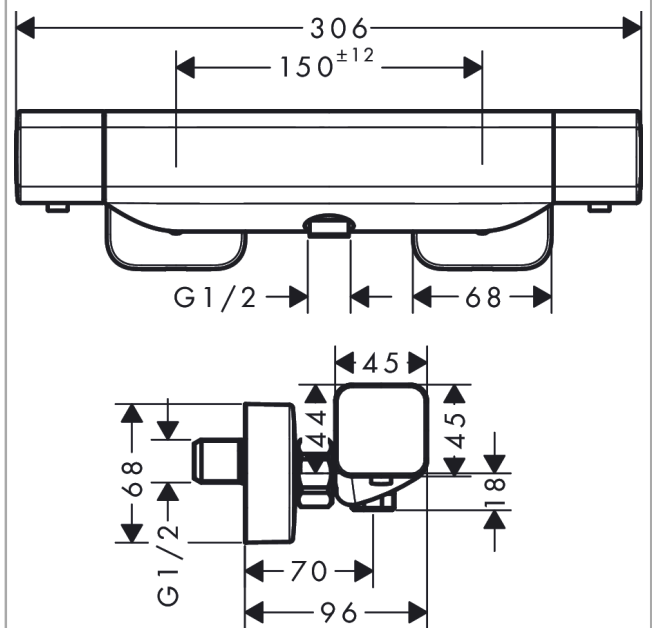

Scale drawing