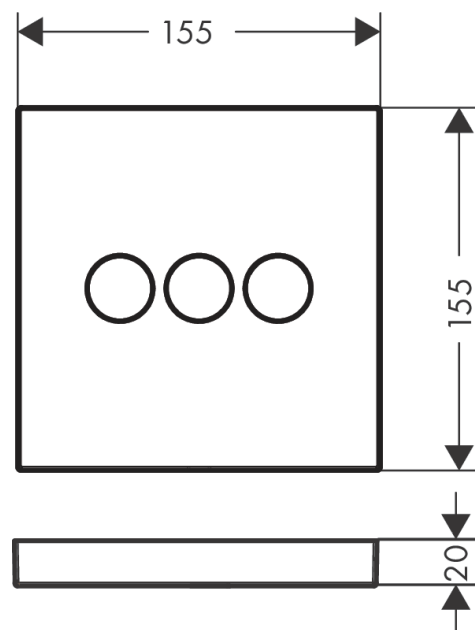

ShowerSelect
Valve for concealed installation for 3 functions
 Surfaces: **Chrome** Article Number: **15764003**

Description

product features

- 3 functions
- simultaneous use of several outlets
- connection type: basic set
- Button: Thermostat is delivered with buttons hand shower, Rain large, Waterfall
- scope of supply: escutcheon, mixing unit

Technology

Product image

Scale drawing

Flowchart

ShowerSelect
Valve for concealed installation for 3 functions
 Surfaces: **Chrome** Article Number: **15764003**

Installation examples