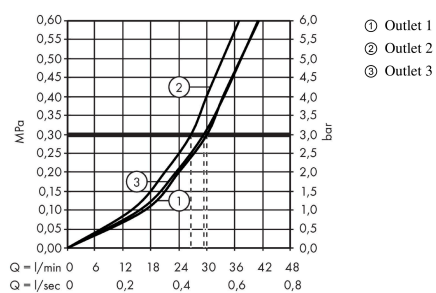

Technology

Product image

Scale drawing

Flowchart

ShowerSelect
Valve for concealed installation for 3 functions
 Surfaces: **Chrome** Article Number: **15764003**

Installation examples