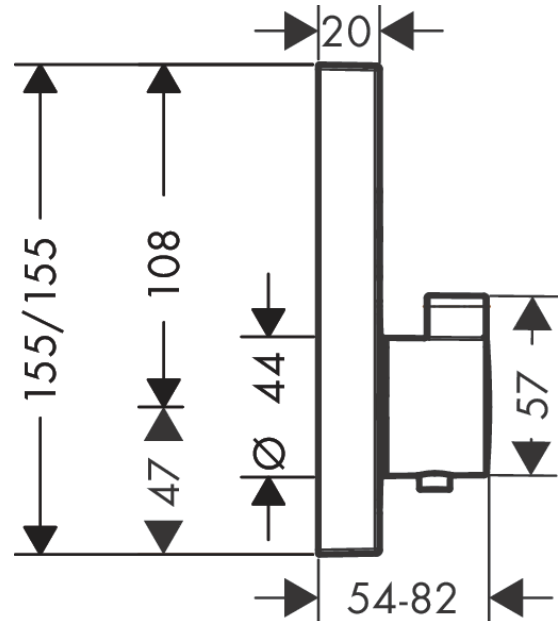

ShowerSelect
Thermostat for concealed installation for 2 functions
 Surfaces: **Chrome** Article Number: **15763003**

Description

product features

- 2 functions
- Select push-button on/off control for 2 outlets
- simultaneous use of several outlets
- safety lock at 40° C
- connection type: basic set
- min. operating pressure: 1 bar
- max. operating pressure: 10 bar
- Button: Thermostat is delivered with buttons hand shower and Rain large
- scope of supply: sleeve, escutcheon, mixing unit, handle

Technology

Product image

Scale drawing

Flowchart