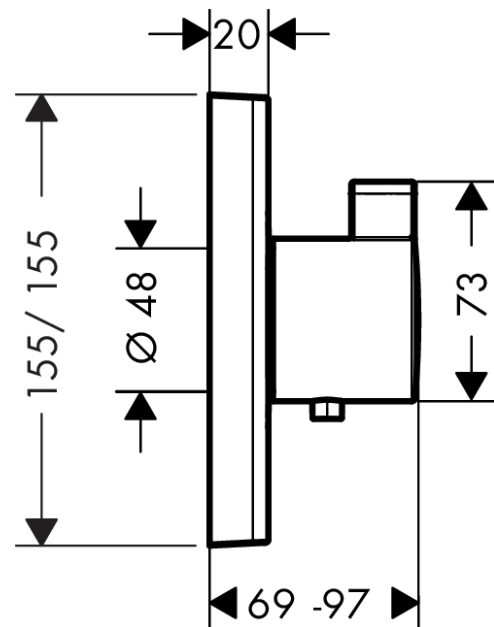

ShowerSelect
Thermostat HighFlow for concealed installation
 Surfaces: **Chrome** Article Number: **15760003**

Description

product features

- safety lock at 40° C
- connection type: basic set
- scope of supply: handle, sleeve, escutcheon, mixing unit

Product image

Scale drawing

Flowchart