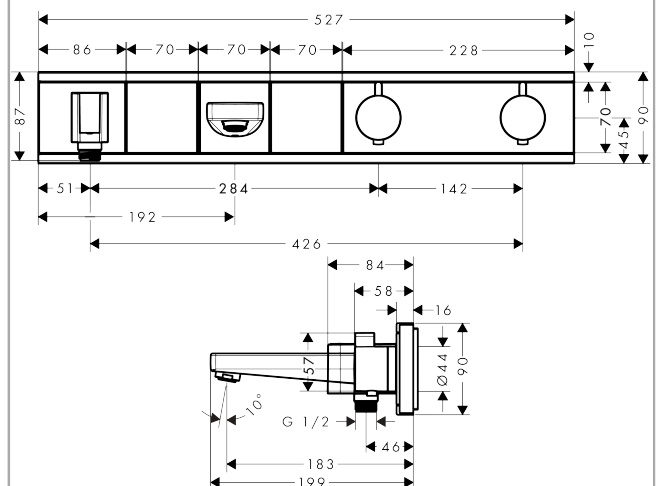

RainSelect

Thermostat for concealed installation for 2 functions bath tub

Surfaces: **Black/Chrome** Article Number: **15359600**

Description

product features

- consists of: bath thermostat, shower holder
- depending on volume flow and installation situation approx. 50% flow rate reduction and integrated shut off function
- 2 functions
- simultaneous utilization by 2 functions
- Select push-button on/off control for 2 outlets
- spray type mixer: normal spray
- flow rate of hand shower at 3 bar: 14,5 l/min
- flow rate: 19 l/min
- min. operating pressure: 1 bar
- safety lock at 40° C
- hose nut: for shower hoses with conical or cylindrical nut on both sides
- connection type: basic set
- Button: Thermostat is delivered with buttons hand shower and bath tub
- scope of supply: Bath thermostat, mixing unit, mounting material, assembly instruction
- not included: basic set

Technology

Design awards

Product image

Scale drawing

RainSelect

Thermostat for concealed installation for 2 functions bath tub

Surfaces: **Black/Chrome** Article Number: **15359600**

Installation examples