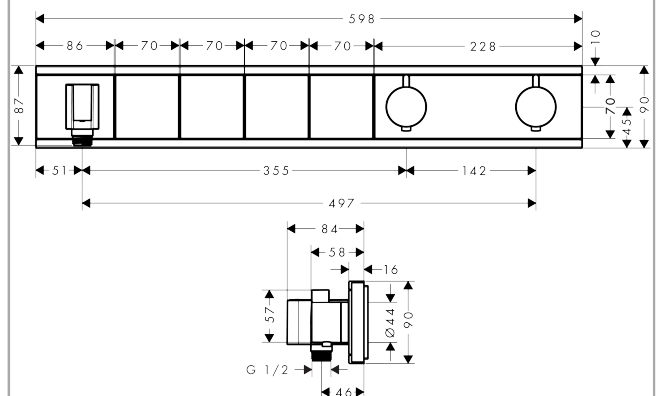

RainSelect

Thermostat for concealed installation for 4 functions with integrated shower holder

Surfaces: **White/Chrome** Article Number: **15357400**

Description

product features

- consists of: Thermostat, shower holder
- depending on volume flow and installation situation approx. 50% flow rate reduction and integrated shut off function
- 4 functions
- Select push-button on/off control for 4 outlets
- simultaneous use of several outlets
- maximum flow rate at 3 bar: 26 l/min
- safety lock at 40° C
- hose nut: for shower hoses with conical or cylindrical nut on both sides
- connection type: basic set
- min. operating pressure: 1 bar
- max. operating pressure: 10 bar
- Button: Thermostat is delivered with buttons hand shower, Waterfall, Rain large, Mono
- scope of supply: Thermostat, mixing unit, mounting material, assembly instruction
- not included: basic set

Technology

Design awards

Product image

Scale drawing

RainSelect

Thermostat for concealed installation for 4 functions with integrated shower holder

Surfaces: **White/Chrome** Article Number: **15357400**

Installation examples