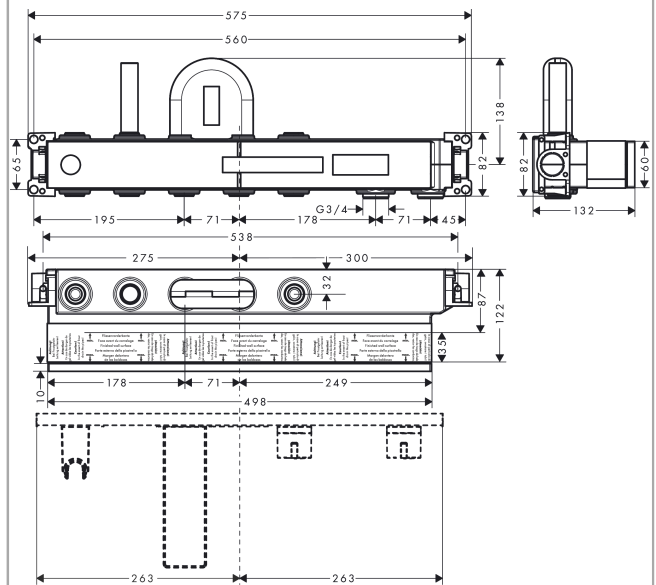

RainSelect

Basic set for 2 functions bath tub

Surfaces: n.a. Article Number: 15314180

Description

product features

- suitable for all shower, bath tub and thermostat finish sets for concealed installation
- connection thread Rp 3/4
- installation depth: 87 - 122 mm
- sound-decoupled installation
- connection dimension: DN15/DN20

Product image

Scale drawing

RainSelect

Basic set for 2 functions bath tub

Surfaces: n.a. Article Number: **15314180**

Installation examples

RainSelect
1531418X / 15359XXX

RainSelect

Basic set for 2 functions bath tub

Surfaces: n.a. Article Number: 15314180

Exploded Drawing

Year of production: >12/17

RainSelect**Basic set for 2 functions bath tub**Surfaces: n.a. Article Number: **15314180****Spare part list**

Year of production: >12/17

Pos.	Description	Article Number	Price	PU
1	O-ring 15x2,5	98131000	-	1
2	O-ring 38x2,5	98198000	-	1
3	O-ring 34x2	98383000	-	1
4	O-ring 20x1,5	98197000	-	1
5	O-ring 21,95x1,78	95169000	-	1
6	O-ring 18x2	98181000	-	1
a	extension 25 mm	93436000	-	1