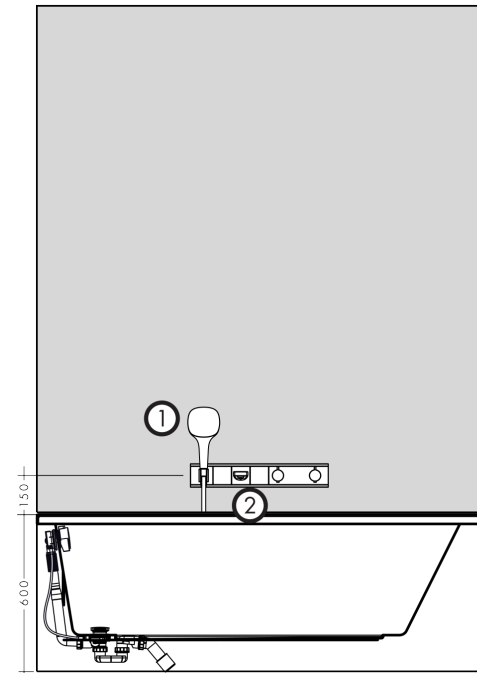

RainSelect

Basic set for 2 functions bath tub

Surfaces: n.a. Article Number: 15314180

Description

product features

- suitable for all shower, bath tub and thermostat finish sets for concealed installation
- connection thread Rp 3/4
- installation depth: 87 - 122 mm
- sound-decoupled installation
- connection dimension: DN15/DN20

Product image

Scale drawing

RainSelect

Basic set for 2 functions bath tub

Surfaces: n.a. Article Number: **15314180**

Installation examples

RainSelect
1531418X / 15359XXX

RainSelect

Basic set for 2 functions bath tub

Surfaces: n.a. Article Number: 15314180

Exploded Drawing

Year of production: >12/17

RainSelect**Basic set for 2 functions bath tub**Surfaces: n.a. Article Number: **15314180****Spare part list**

Year of production: >12/17

Pos.	Description	Article Number	Price	PU
1	O-ring 15x2,5	98131000	-	1
2	O-ring 38x2,5	98198000	-	1
3	O-ring 34x2	98383000	-	1
4	O-ring 20x1,5	98197000	-	1
5	O-ring 21,95x1,78	95169000	-	1
6	O-ring 18x2	98181000	-	1
a	extension 25 mm	93436000	-	1