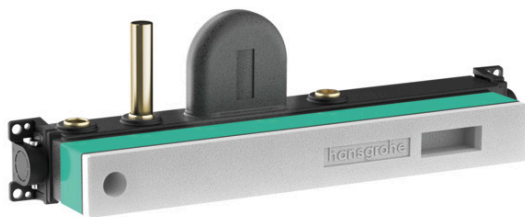

RainSelect

Basic set for 2 functions bath tub

Surfaces: n.a. Article Number: 15314180

Description

product features

- suitable for all shower, bath tub and thermostat finish sets for concealed installation
- connection thread Rp 3/4
- installation depth: 87 - 122 mm
- sound-decoupled installation
- connection dimension: DN15/DN20

Product image

Scale drawing

RainSelect

Basic set for 2 functions bath tub

Surfaces: n.a. Article Number: **15314180**

Installation examples

RainSelect
1531418X / 15359XXX

RainSelect

Basic set for 2 functions bath tub

Surfaces: n.a. Article Number: 15314180

Exploded Drawing

Year of production: >12/17

RainSelect**Basic set for 2 functions bath tub**Surfaces: n.a. Article Number: **15314180****Spare part list**