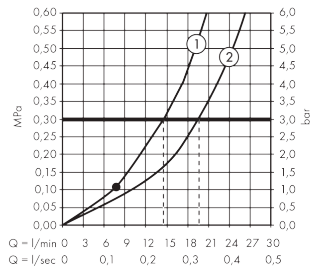

Product image

Scale drawing

RainSelect

Basic set for 2 functions bath tub

Surfaces: n.a. Article Number: **15314180**

Installation examples

RainSelect
1531418X / 15359XXX

RainSelect