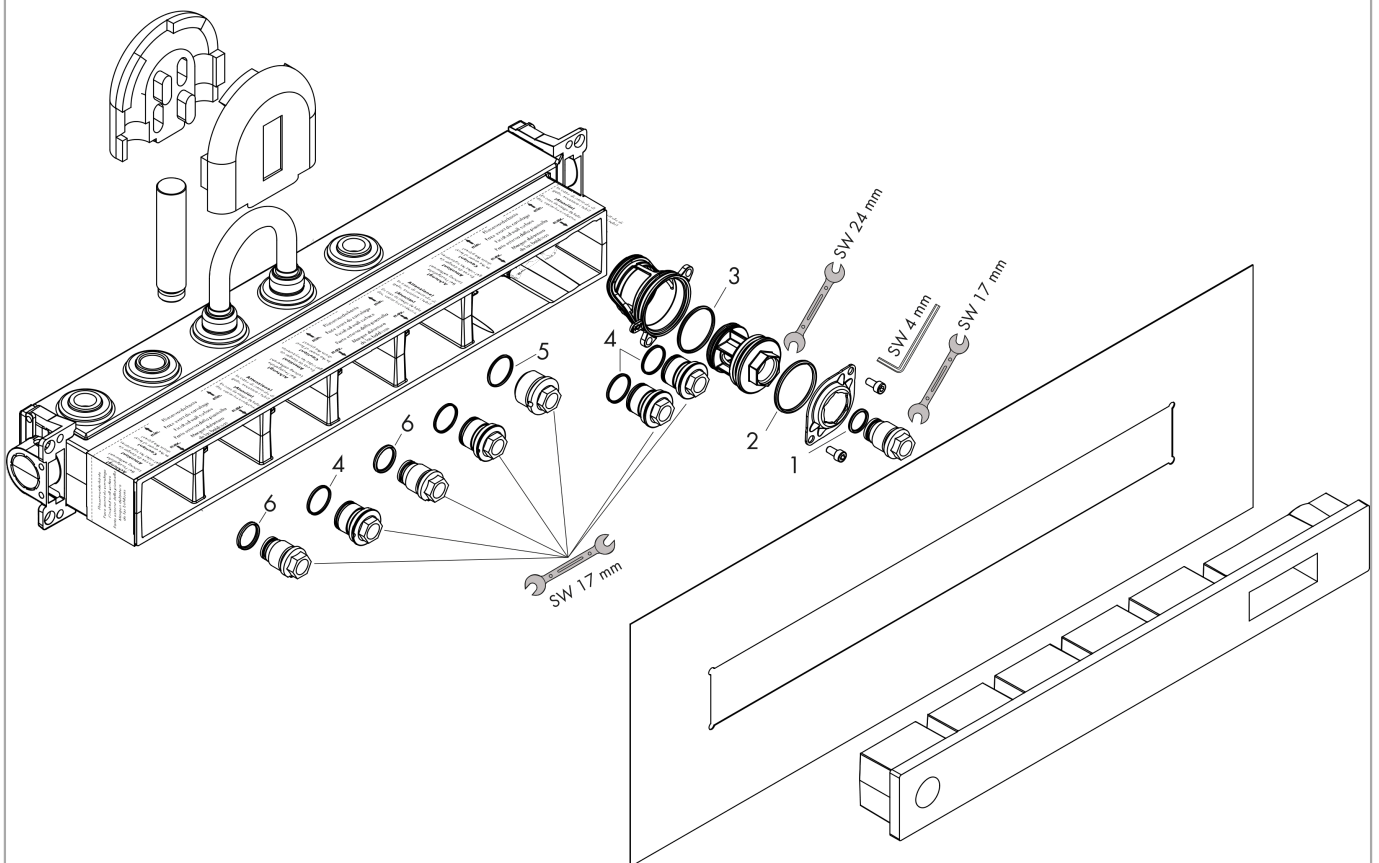

RainSelect

Basic set for 2 functions bath tub

Surfaces: n.a. Article Number: 15314180

Description

product features

- suitable for all shower, bath tub and thermostat finish sets for concealed installation
- connection thread Rp 3/4
- installation depth: 87 - 122 mm
- sound-decoupled installation
- connection dimension: DN15/DN20

Product image

Scale drawing

RainSelect

Basic set for 2 functions bath tub

Surfaces: n.a. Article Number: **15314180**

Installation examples

RainSelect
1531418X / 15359XXX

RainSelect

Basic set for 2 functions bath tub

Surfaces: n.a. Article Number: 15314180

Exploded Drawing

Year of production: >12/17

RainSelect**Basic set for 2 functions bath tub**Surfaces: n.a. Article Number: **15314180****Spare part list**

Year of production: >12/17

Pos.	Description	Article Number	Price	PU
1	O-ring 15x2,5	98131000	-	1
2	O-ring 38x2,5	98198000	-	1
3	O-ring 34x2	98383000	-	1
4	O-ring 20x1,5	98197000	-	1
5	O-ring 21,95x1,78	95169000	-	1
6	O-ring 18x2	98181000	-	1
a	extension 25 mm	93436000	-	1