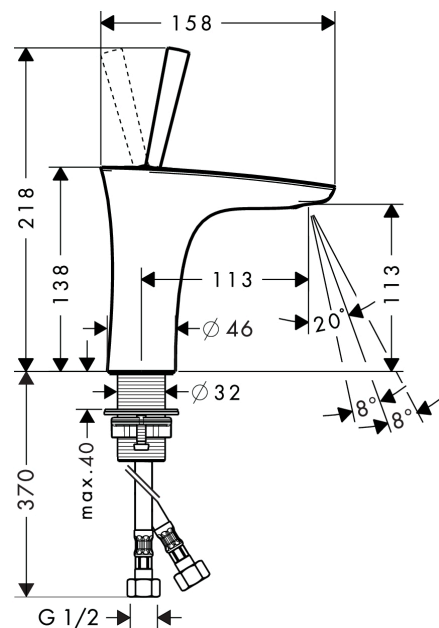

PuraVida

Single lever basin mixer 110 with push-open waste set

Surfaces: **White/Chrome** Article Number: **15070403**

Description

product features

- ComfortZone 110
- handle variant: pin handle
- dezincification brass
- suitable for continuous flow water heaters
- push-open waste set (operation via pressure plug, for basins with overflow)
- material waste set: metal
- connection dimension: DN15

Technology

Product image

Scale drawing

Flowchart