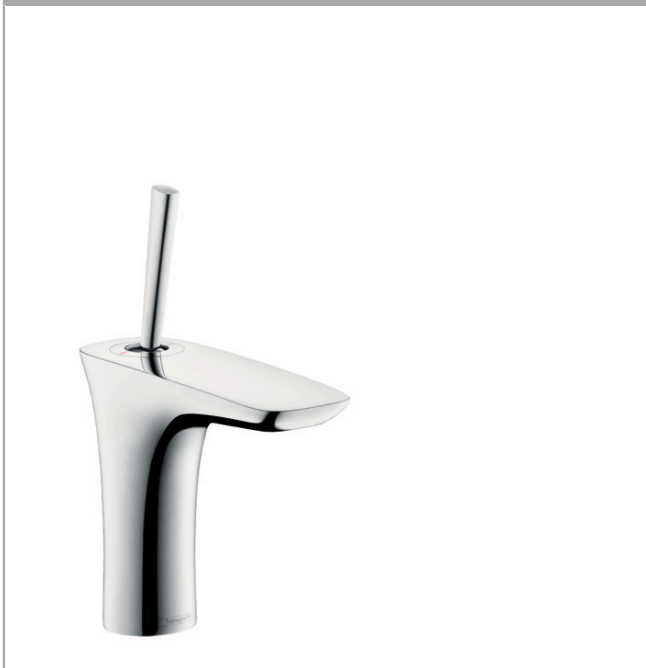

PuraVida
Single lever basin mixer 110 with push-open waste set
 Surfaces: **Chrome** Article Number: **15070003**

Description

product features

- ComfortZone 110
- handle variant: pin handle
- dezincification brass
- suitable for continuous flow water heaters
- push-open waste set (operation via pressure plug, for basins with overflow)
- material waste set: metal
- connection dimension: DN15

Technology

Product image

Scale drawing

Flowchart