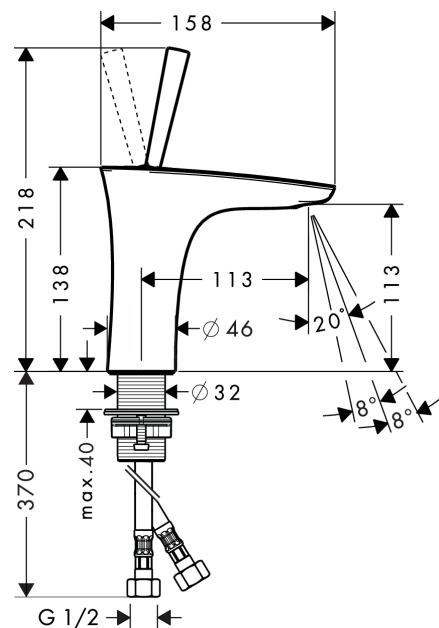

PuraVida
Single lever basin mixer 110 with push-open waste set
 Surfaces: **Chrome** Article Number: **15070003**

Description

product features

- ComfortZone 110
- handle variant: pin handle
- dezincification brass
- suitable for continuous flow water heaters
- push-open waste set (operation via pressure plug, for basins with overflow)
- material waste set: metal
- connection dimension: DN15

Technology

Product image

Scale drawing

Flowchart