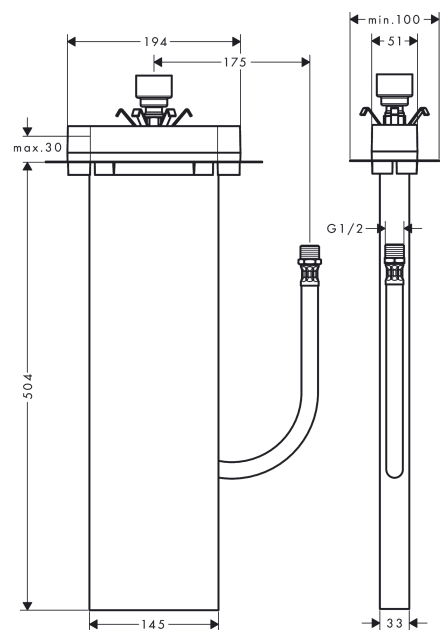

sBox

Rim and tile mounted bath basic set

Surfaces: n.a. Article Number: 13560180

Description

product features

- suitable for rim or tile mounted installation
- 1 function
- connection hose length: 600 mm
- installation:
 - bath rim width at least 100 mm
- clamping range: 0 - 30 mm
- connection dimension: DN15
- scope of supply: basic set, assembly instruction

Product image

Scale drawing

sBox**Rim and tile mounted bath basic set**Surfaces: n.a. Article Number: **13560180**

Installation examples