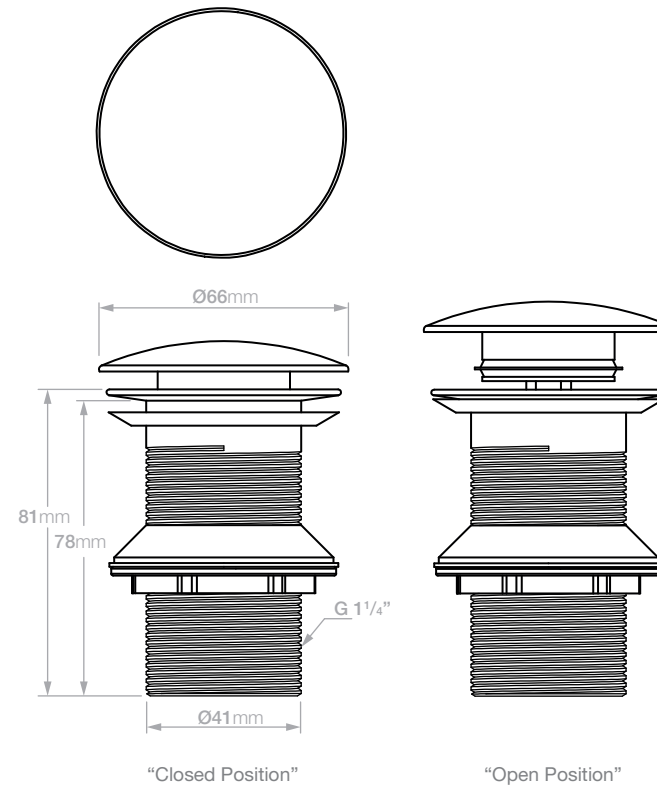

## PLUS 1005 Basin Waste POP-UP 32mmx78mm Unslotted

Model: TPLR1005####

(\*where #### is the relevant finish code)

\*\*Please note that not all finishes are available as a stocked product in all countries.  
Additional surcharges, MOQ's and longer lead times may apply.

**Base Material:** Brass  
**Mechanism:** Press to Pop-up  
**Plug Type:** External Dome Cover  
**Pipe Thread Connection:** G 1 1/4" (32mm)  
**Use:** Basin Waste, no overflow

Dimensions given are in mm. LIQUIDRed® reserves the right to alter and /or remove designs from time to time without prior notice.  
This drawing is to be used for reference purposes only. E &O.E.