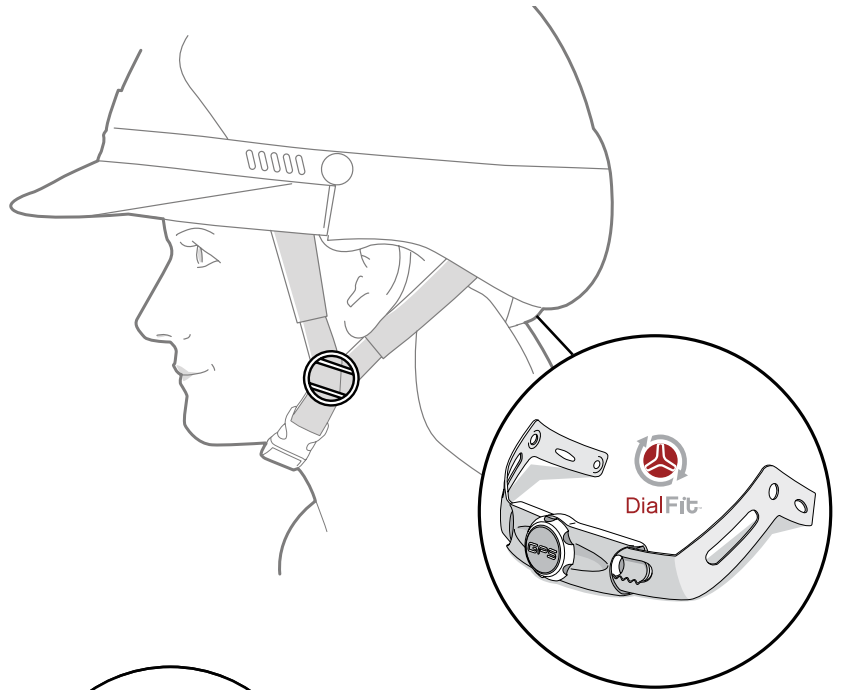

3

Select Your Helmet

Select the helmet model you would like to purchase and review the specific size range available and order accordingly.

FIT YOUR HELMET IN 3 EASY STEPS

1

Try

- A) Open the DialFit if the helmet comes with this feature.
- B) Try on the helmet. It should fit snug but not be uncomfortable.

2

Adjust

- A) Adjust the inner padding by folding under the FlipFold™ tabs for more or less cushion.
- B) Adjust the slide glides on the straps to sit underneath your ears to form a "V".
- C) Adjust the length of the retention system straps to fit snug under your jaw and use the o-rings to secure the excess.
- D) To fine tune your fit, engage the DialFit or adjust the slider of the elastic bands on the SureFit™.