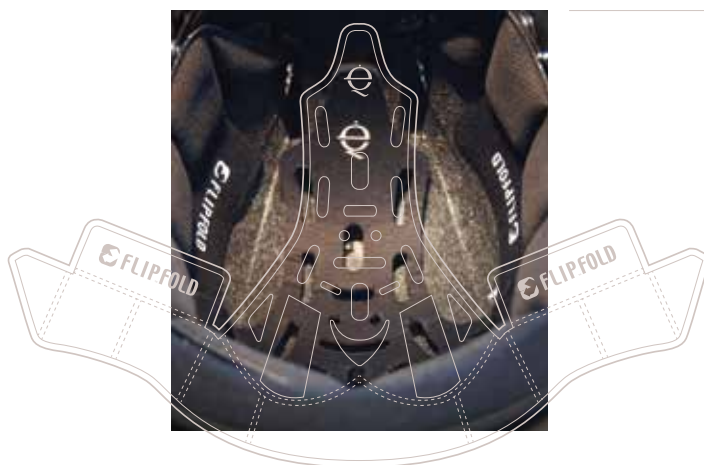

FlipFold™ System

The FlipFold™ System is part of the headliner. Adjustments are made by simply folding over the integrated tabs making the padding thinner or thicker to accommodate various head shapes and hairstyles.