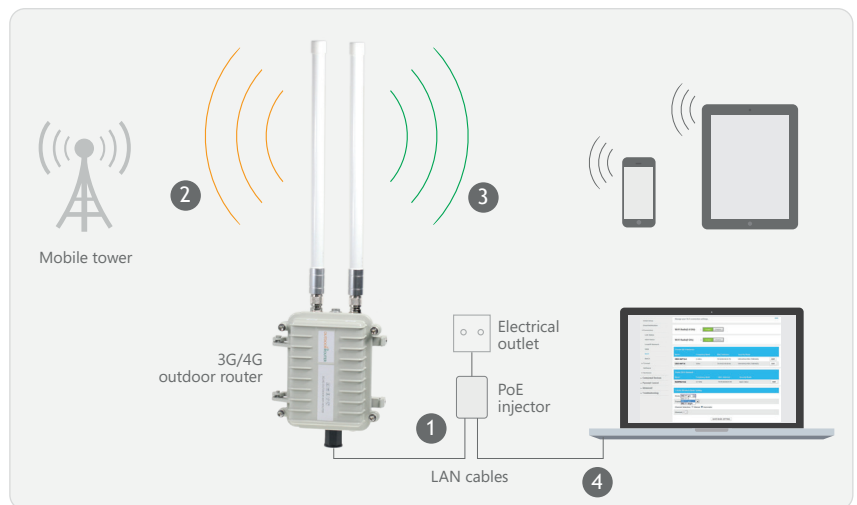

### Powerful Wi-Fi Amplifier

- ◇ Model RTL8192ES-CG
- ◇ Wi-Fi transmission rate up to 150Mbps
- ◇ Comply Wi-Fi standards 802.11b/g/n
- ◇ Adjustable Wi-Fi output power 10/20/30dBm
- ◇ Adjustable connections from 1~32 users
- ◇ 13 Wi-Fi channels
- ◇ Encryption WPA-PSK/WPA2-PSK/WPA2 AES-PSK

### High Gain FPR Aerials

- ◇ Dual fiber reinforced polymer (FPR) antennas
- ◇ Vertical polarized high gain up to 5dBi
- ◇ Wideband adaptive 698~2700MHz

### PoE Power Source

- ◇ IEEE 802.3af/at Power over Ethernet (PoE)
- ◇ Ethernet connection via PoE adapter
- ◇ Include 30-meter LAN cable

## HOW DOES IT WORKS?

1. After inserting a SIM card (not included) into the built-in SIM card slot, and connect the outdoor router to PoE power source by LAN cable, the outdoor router will start to create a Wi-Fi hotspot instantly.
2. The outdoor router captures 4G/3G/2G mobile network signals via the full-band FPR aerial and works on cellular networks of FDD-LTE, TDD-LTE, WCDMA/HSPA+, TD-SCDMA, GSM/GPRS/EDGE.
3. Transmit mobile phone network to Wi-Fi signal, and boost the Wi-Fi signal to up to 10/20/30dBm (adjustable). Then broadcast boosted Wi-Fi signals by high gain 2.4G FPR aerial.
4. The outdoor router supports Ethernet connection. You can connect your computer or indoor router to the PoE power adapter with 5-Meter LAN cable (included).