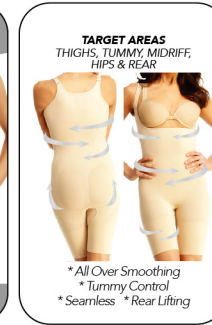

BRALESS SHAPING BODYSUIT WITH THIGH SHAPER

- All Over Smoothing
- Tummy Control
- Seamless * Rear Lifting

wholesale
$12⁸⁰
suggested retail
$32⁰⁰

MJBS-124 Braless Bodysuit with Brief

- Full coverage and compression across target areas: waist, back and derriere
- High-grade fabric
- Adjustable straps
- Open bust, wear your own bra

Machine wash warm in washbag, with like colors. Do not bleach. Tumble dry low. Do not iron. Fiber Content: 90% Nylon, 10% Spandex