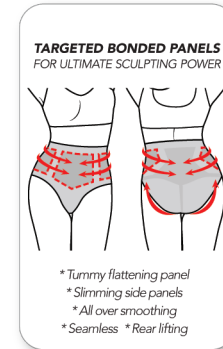

Nude/Black

wholesale
\$13⁶⁰
suggested retail
\$34⁰⁰

MeMoí shapewear has done away with unsightly seams, keeping your curves in check. Our targeted bonded panels and lightweight firming fabric help flatten and sculpt for a flattering figure....Fit in. Stand out.

MJBT-601 2 Pack High Waist Sculpted Brief

- Targeted bonded tummy and side panels
- All over smoothing
- Seamless
- Rear lifting

Machine wash cold, gentle cycle with like colors. Use only non-chlorine bleach when needed. Line dry. Do not iron.
Fiber Content: 90% Nylon, 10% Spandex

Black/Nude

wholesale \$14.40
suggested retail \$36.00

MJBT-605 2 Pack High Waist Sculpted Boy Shorts

- Targeted bonded tummy and side panels
- All over smoothing
- Seamless
- Rear lifting

Machine wash cold, gentle cycle with like colors. Use only non-chlorine bleach when needed. Line dry. Do not iron.
Fiber Content: 90% Nylon, 10% Spandex