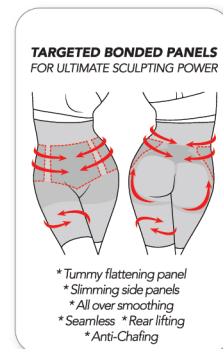

wholesale $17.60
suggested retail $44.00