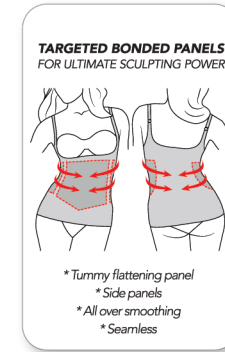

wholesale $17⁶⁰
suggested retail $44⁰⁰

MJBT-621 Braless Sculpted Bodysuit with Thigh Shaper

- Targeted bonded tummy and side panels
- All over smoothing
- Seamless
- Rear lifting
- Anti-Chafing

Machine wash cold, gentle cycle with like colors. Use only non-chlorine bleach when needed. Line dry. Do not iron.
Fiber Content: 90% Nylon, 10% Spandex