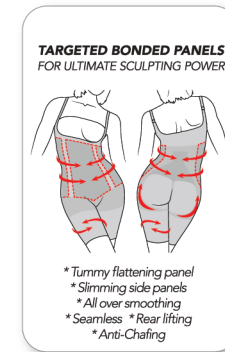

wholesale $15²⁰
suggested retail $38⁰⁰

MJBT-624 Braless Sculpted Bodysuit with Brief

- Targeted bonded tummy and side panels
- All over smoothing
- Seamless
- Rear lifting

Machine wash cold, gentle cycle with like colors. Use only non-chlorine bleach when needed. Line dry. Do not iron.
Fiber Content: 90% Nylon, 10% Spandex