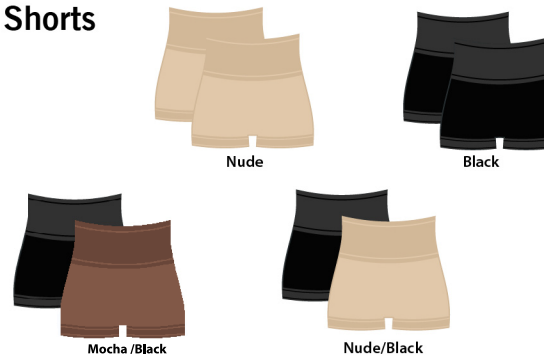

Machine wash warm in washbag, with like colors.
Do not bleach. Tumble dry low.
Do not iron.
Fiber Content:
Solids: 90% Nylon, 10% Spandex
Heather: 66% Nylon 24% Polyester 10% Spandex

TARGET AREAS
TUMMY, MIDRIFF, HIPS & BUM

- * All Over Smoothing
- * Tummy Control
- * Seamless * Bum Lifting

wholesale
\$1120
suggested retail
\$2800

MJBS-105 2 Pack High Waisted Boy Shorts

- Slimming and shaping high waisted boy shorts
- Supports and smoothes your stomach
- Bum lifting qualities
- Eliminates bulge and firms your body
- Wear everyday as an undergarment for that seamless slimming look

Machine wash warm in washbag, with like colors.
Do not bleach. Tumble dry low.
Do not iron.
Fiber Content:
90% Nylon, 10% Spandex

TARGET AREAS
TUMMY, MIDRIFF, HIPS & BUM

- * All Over Smoothing
- * Tummy Control
- * Seamless * Bum Lifting