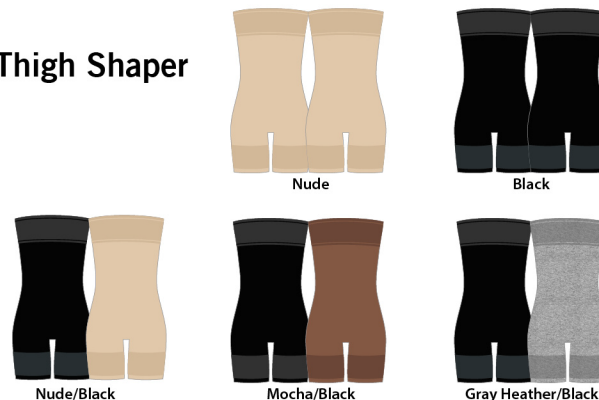

TARGET AREAS
THIGHS, TUMMY, MIDRIFF, HIPS & BUM

- All Over Smoothing
- Tummy Control
- Seamless * Bum Lifting

wholesale
$1360
suggested retail
$3400