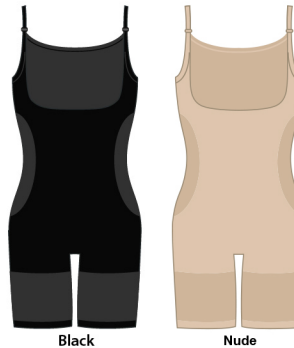

"MeMoi has what you need to slip into a new you. Our shapewear ditches unsightly seams for an all-over hug that keeps you comfortable and sculpts a flattering form to last you through the day."

MJBS-121 Braless Bodysuit with Thigh Shaper

- Sculpts from mid-torso to thighs
- Totally seamless look
- All-day support
- Open bust, wear your own bra

Machine wash warm in washbag, with like colors. Do not bleach. Tumble dry low. Do not iron. Fiber Content: 90% Nylon, 10% Spandex

Black

Nude