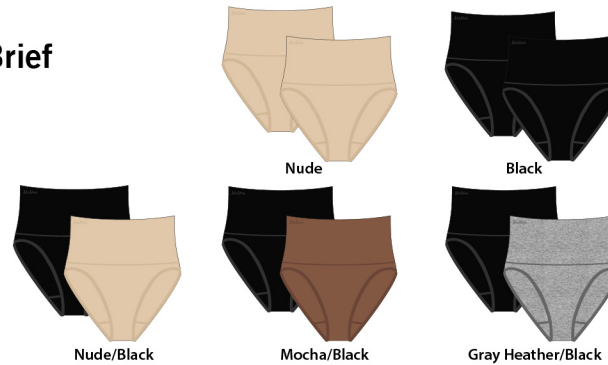

"MeMoi has what you need to slip into a new you. Our shapewear ditches unsightly seams for an all-over hug that keeps you comfortable and sculpts a flattering form to last you through the day."

MJBS-101 2 Pack High Waisted Brief

- Fabulous slimming and shaping high waisted brief with tummy support
- Tummy panel firms, supports and smoothes your stomach
- A smooth silhouette that eliminates bulge for a no-show look
- Wear everyday as an under garment for that seamless slimming look
- Smoothes, supports and firms your rear
- Bum lifting qualities

Machine wash warm in washbag, with like colors.
Do not bleach. Tumble dry low.
Do not iron.
Fiber Content:
Solids: 90% Nylon, 10% Spandex
Heather: 66% Nylon 24% Polyester 10% Spandex

TARGET AREAS
TUMMY, MIDRIFF, HIPS & BUM

- All Over Smoothing
- Tummy Control
- Seamless * Bum Lifting

wholesale
$1120
suggested retail
$2800

MJBS-105 2 Pack High Waisted Boy Shorts

- Slimming and shaping high waisted boy shorts
- Supports and smoothes your stomach
- Bum lifting qualities
- Eliminates bulge and firms your body
- Wear everyday as an undergarment for that seamless slimming look

Machine wash warm in washbag, with like colors.
Do not bleach. Tumble dry low.
Do not iron.
Fiber Content:
90% Nylon, 10% Spandex