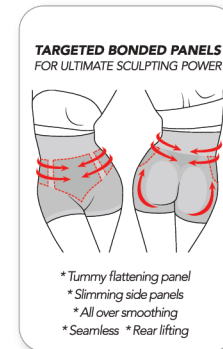

MJBT-601 2 Pack High Waist Sculpted Brief

- Targeted bonded tummy and side panels
- All over smoothing
- Seamless
- Rear lifting

Machine wash cold, gentle cycle with like colors. Use only non-chlorine bleach when needed. Line dry. Do not iron.
Fiber Content: 90% Nylon, 10% Spandex

Black/Nude

wholesale \$14.40
suggested retail \$36.00

MJBT-605 2 Pack High Waist Sculpted Boy Shorts

- Targeted bonded tummy and side panels
- All over smoothing
- Seamless
- Rear lifting

Machine wash cold, gentle cycle with like colors. Use only non-chlorine bleach when needed. Line dry. Do not iron.
Fiber Content: 90% Nylon, 10% Spandex

Black/Nude

wholesale \$14.40
suggested retail \$36.00

MJBT-608 2 Pack High Waist Sculpted Thigh Shaper

- Targeted bonded tummy and side panels
- All over smoothing
- Seamless
- Rear lifting
- Anti-Chafing