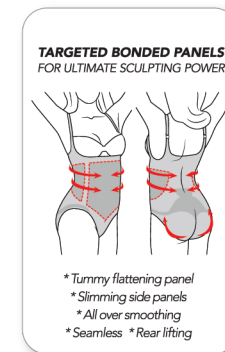

wholesale $15²⁰
suggested retail $38⁰⁰