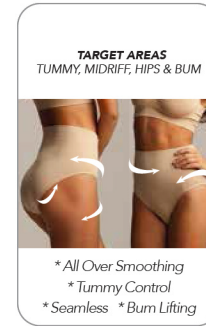

"MeMoi has what you need to slip into a new you. Our shapewear ditches unsightly seams for an all-over hug that keeps you comfortable and sculpts a flattering form to last you through the day."

MJBS-101 2 Pack High Waisted Brief

- Fabulous slimming and shaping high waisted brief with tummy support
- Tummy panel firms, supports and smoothes your stomach
- A smooth silhouette that eliminates bulge for a no-show look
- Wear everyday as an under garment for that seamless slimming look
- Smoothes, supports and firms your rear
- Bum lifting qualities

Machine wash warm in washbag, with like colors.
Do not bleach. Tumble dry low.
Do not iron.
Fiber Content:
Solids: 90% Nylon, 10% Spandex
Heather: 66% Nylon 24% Polyester 10% Spandex

TARGET AREAS
TUMMY, MIDRIFF, HIPS & BUM