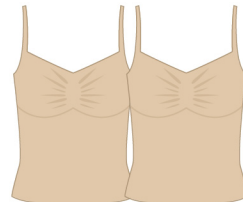

Nude/Black

Mocha/Black

wholesale
\$13⁶⁰
suggested retail
\$34⁰⁰

MJBS-115 2 Pack Shaping Cami

- Body shaping camisole supports and smoothes back, tummy and midriff
- Seamless soft cups
- Thin stretch straps
- Perfect combination of enhancement and shaping
- Tagless for a comfortable feel
- Wear everyday as an under garment for that seamless slimming look

M L
XL 1X

Machine wash warm in washbag, with like colors. Do not bleach. Tumble dry low. Do not iron. Fiber Content: 90% Nylon, 10% Spandex

Nude/Black

Nude

Black

wholesale
\$13⁶⁰
suggested retail
\$34⁰⁰

MJBS-117 2 Pack Shaping Tank

- Seamless body shaping tank provides compression that targets and smoothes the upper and lower back
- Long length shaping tank tucks into pants and skirts
- Tones the tummy with comfortable yet firm all day compression
- Comfortable edges lay flat against skin for an invisible look
- Tagless for comfort