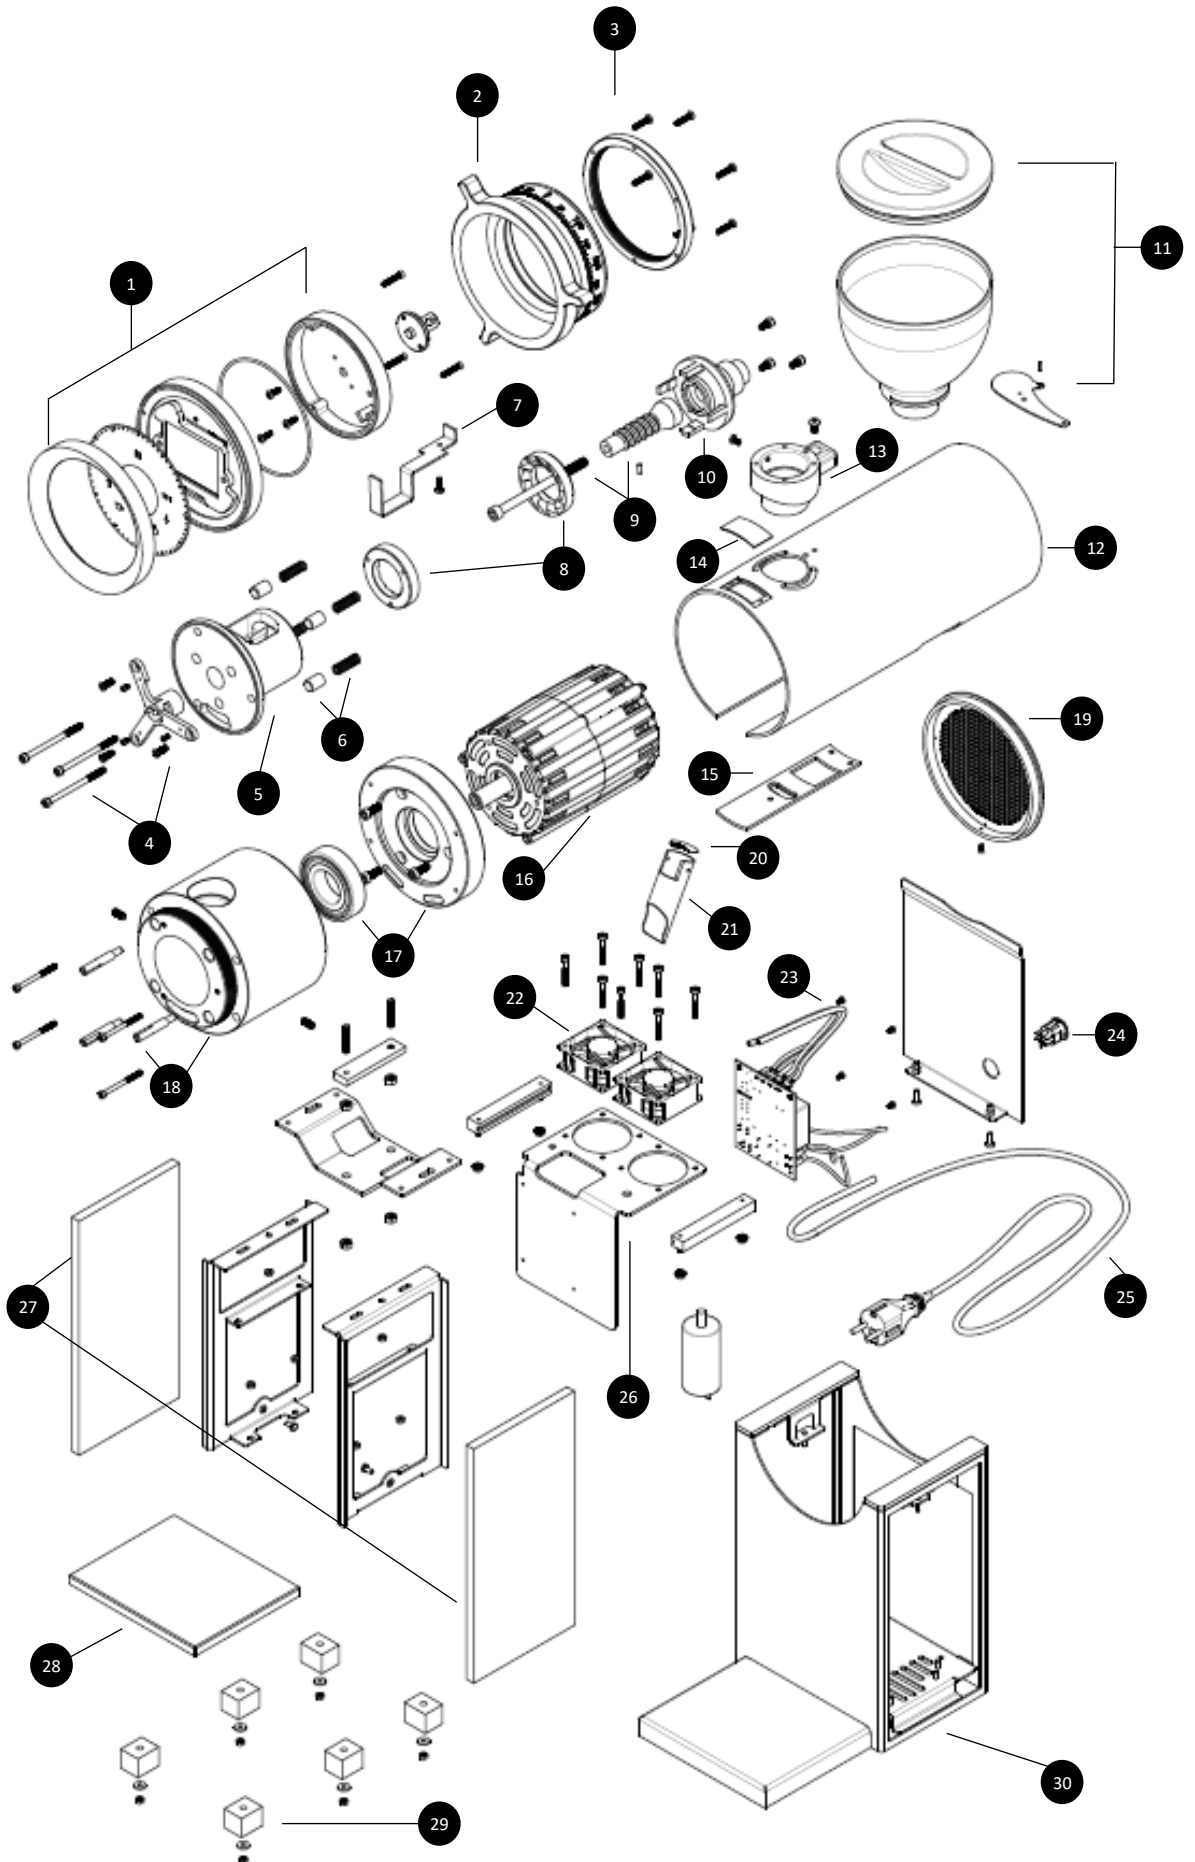

SPARE PARTS LIST

BENTWOOD VERTICAL 63

Version 032021

SPARE PARTS LIST

Vertical 63

SPARE PARTS LIST

Vertical 63

Position	Order Number	Description	Price excl. VAT (EUR)
1	2922094	Display	305,00
2	2811085	Grind Adjustment Ring	170,00
3	2112088	Thin-Section Ball Bearing	13,00
4	2812097	Y Display Fixture with Screws	67,00
5	2811074	Fixed Burr Carrier	77,00
6	2111089	Springs and Spring Holders	14,00
7	2411096	Security Display Lock	20,00
8	2311000	Burr Set	94,00
9	2811081	Auger and Auger Screw	45,00
10	2811073	Burr Carrier	65,00
11	2612005	Hopper including Lid and Slider	38,00
12	281106119005	Casing Black Matt	150,00
12	281106119010	Casing White	225,00
12	281106119000	Casing Custom Color	225,00
13	2612009	Hopper Adapter	11,00
14	2642064	Grind Adjustment Lens	7,00
15	2842062	Outlet Cover	7,00
16	2551002	Motor 230V	138,00
16	2551001	Motor 110V	138,00
17	2811066	Motor Flange including Bearing	91,00
18	2811070	Grinding Chamber	218,00
19	2612065	Grid	9,00
20	2411021	Anti-Static Plate	2,00
21	2612023	Outlet	11,00
22	21052012	Fan Set	35,00
23	21022017	Power Board Complete	124,00
24	21052014	On/Off Switch	5,00
25	24520151	Power Cord Type A	10,00
25	24520152	Power Cord Type C	10,00
25	24520153	Power Cord Type G	10,00
25	24520154	Power Cord Type N	10,00
26	2911058	Aluminium L for Power Board	26,00
27	2743042	Wooden Side Panels Walnut	88,00
27	2743042	Wooden Side Panels Light Oak	88,00
27	2743042	Wooden Side Panels Dark Oak	88,00
28	2743041	Wooden Drip Tray Walnut	53,00
28	2743041	Wooden Drip Tray Light Oak	53,00
28	2743041	Wooden Drip Tray Dark Oak	53,00
29	2614060	Set of 6 Rubber Feet	23,00
30	2111052	Foot Complete Set Black Matt	185,00
30	2111052	Foot Complete Set White	260,00
30	2111052	Foot Complete Custom Color	260,00