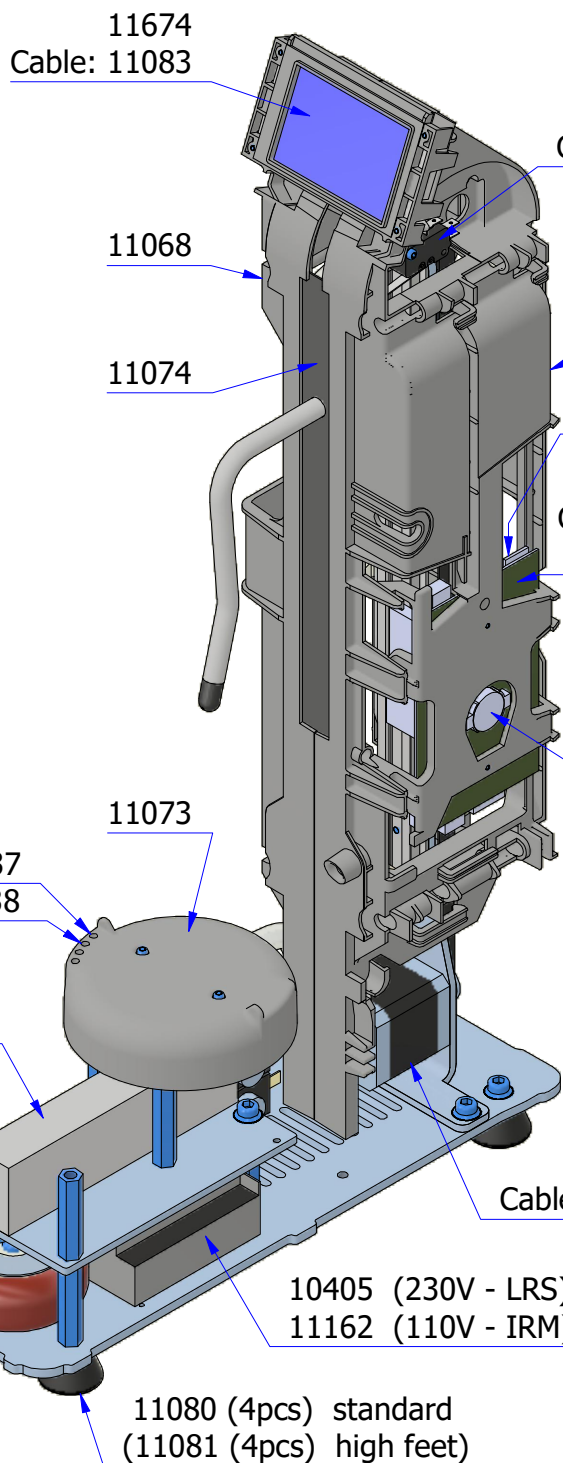

SPARE PARTS EXPLODED VIEW for model: PMG-- - 01122022

● 11099 / ○ 11100

11097
Cable: 11096
Fuse (10pcs): 11095

fixed power cable

● 11182 / ○ 11183
(incl. power cable, fittings, 11096, 11097, 11098 & 2pcs fuse)

11098

detachable power cable

● 11101 / ○ 11102
(incl. fittings, 11036 & 2pcs fuse)

11036
Fuse (10pcs): 11095

11037
(Greg)

11038
(EPIC Greg)

Screw position for 11037
for 11038

11089 (230V - LRS)
11090 (110V - IRM)

11080 (4pcs) standard
(11081 (4pcs) high feet)

11179
Cable: 11093

10405 (230V - LRS)
11162 (110V - IRM)

10389 (5pcs)
Cable: 11084

11068

11074

11069

10428

Nozzle + O-ring (5pcs): 10508
O-ring (10pcs): 10510

Cone piece (10pcs): 11071

10401

Cable: 11088

Cover (10pcs): 11075

11072

11106

Cable: 11087