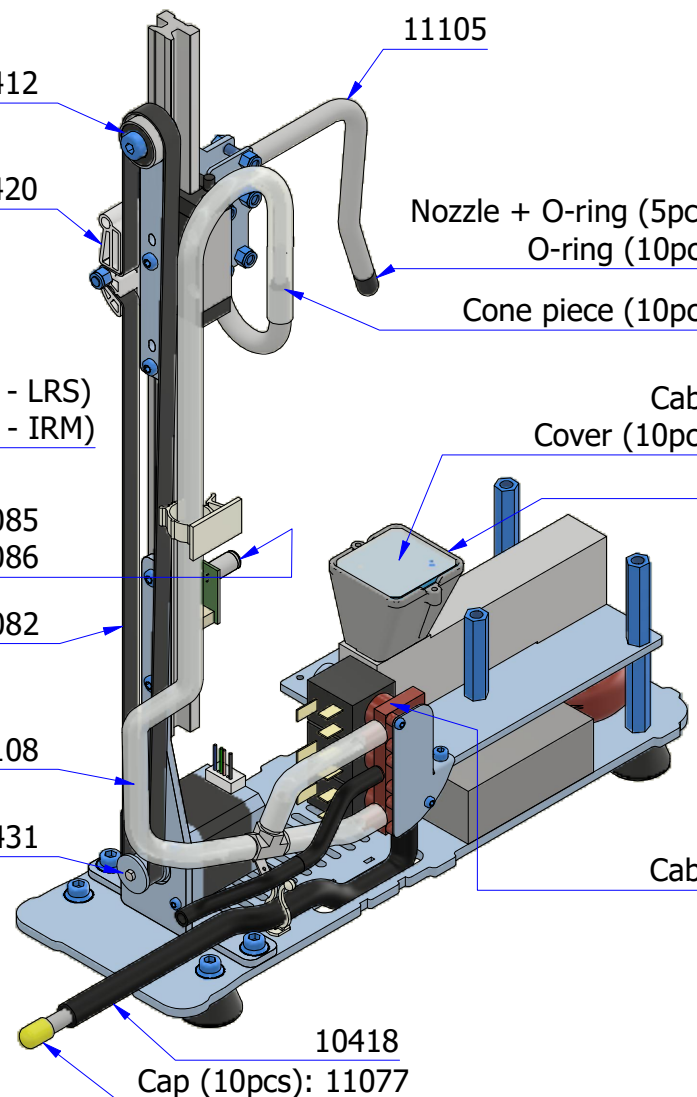

11098

detachable power cable

● 11101 / ○ 11102
(incl. fittings, 11036 & 2pcs fuse)

11036
Fuse (10pcs): 11095

11037
(Greg)

11038
(EPIC Greg)

Screw position for 11037
for 11038

11089 (230V - LRS)
11090 (110V - IRM)

11080 (4pcs) standard
(11081 (4pcs) high feet)

11179
Cable: 11093

10405 (230V - LRS)
11162 (110V - IRM)

10389 (5pcs)
Cable: 11084

11068

11074

11069

10428

10424
Cable: 11092 (230V - LRS)
11161 (110V - IRM)

10427

11085
Cable: 11086

11108

10431

11179

Cable: 11093

11105

Nozzle + O-ring (5pcs): 10508
O-ring (10pcs): 10510

Cone piece (10pcs): 11071

10401

Cable: 11088

Cover (10pcs): 11075

11072

11106

Cable: 11087