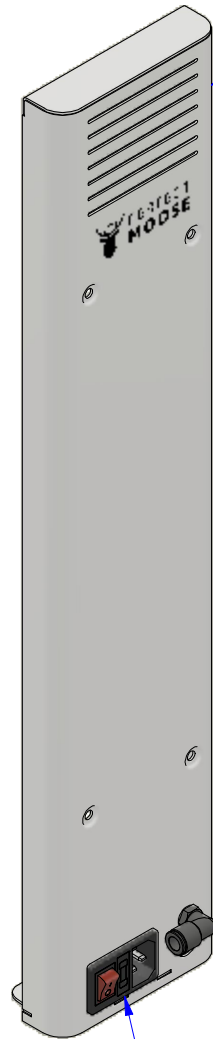

SPARE PARTS EXPLODED VIEW for model: PMG-- - 01122022

● 11099 / ○ 11100

11097
Cable: 11096
Fuse (10pcs): 11095

fixed power cable

● 11182 / ○ 11183
(incl. power cable, fittings, 11096, 11097, 11098 & 2pcs fuse)

11098

detachable power cable

● 11101 / ○ 11102
(incl. fittings, 11036 & 2pcs fuse)

11036
Fuse (10pcs): 11095

11037
(Greg)

11038
(EPIC Greg)

Screw position for 11037
for 11038

11089 (230V - LRS)
11090 (110V - IRM)

11080 (4pcs) standard
(11081 (4pcs) high feet)

11179
Cable: 11093

10405 (230V - LRS)
11162 (110V - IRM)

10389 (5pcs)
Cable: 11084

11068

11074

11069

10428

10424
Cable: 11092 (230V - LRS)
11161 (110V - IRM)

10427

11085
Cable: 11086

11108

10431

11179

Cable: 11093

11105