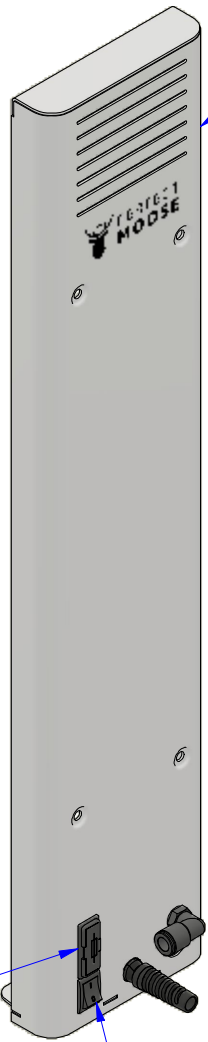

SPARE PARTS EXPLODED VIEW for model: PMG-- - 01122022

● 11099 / ○ 11100

11097
Cable: 11096
Fuse (10pcs): 11095

fixed power cable

● 11182 / ○ 11183
(incl. power cable, fittings, 11096, 11097, 11098 & 2pcs fuse)

11098

detachable power cable

● 11101 / ○ 11102
(incl. fittings, 11036 & 2pcs fuse)

11036
Fuse (10pcs): 11095

11037
(Greg)

11038
(EPIC Greg)

Screw position for 11037
for 11038

11089 (230V - LRS)
11090 (110V - IRM)

11080 (4pcs) standard
(11081 (4pcs) high feet)

11179
Cable: 11093

10405 (230V - LRS)
11162 (110V - IRM)

10389 (5pcs)
Cable: 11084

11068

11074

11069

10428

10424
Cable: 11092 (230V - LRS)
11161 (110V - IRM)

10427

11085
Cable: 11086

11108

10431

11179

Cable: 11093

11105