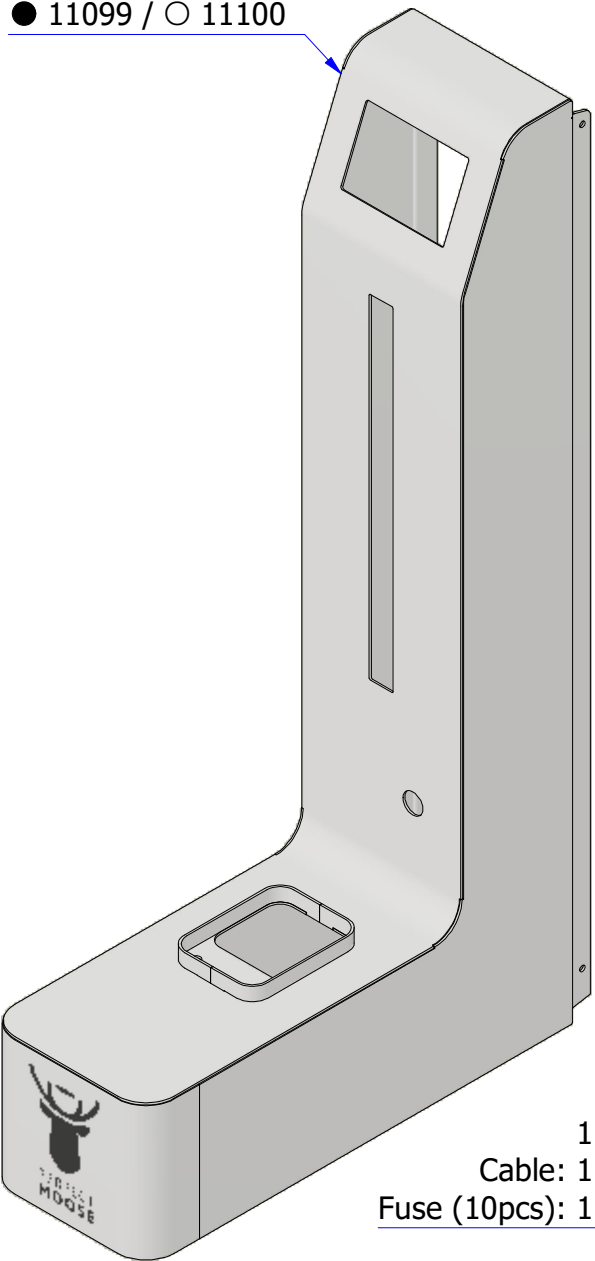

SPARE PARTS EXPLODED VIEW for model: PMG-- - 01122022

● 11099 / ○ 11100

11097
Cable: 11096
Fuse (10pcs): 11095

fixed power cable

● 11182 / ○ 11183
(incl. power cable, fittings, 11096, 11097, 11098 & 2pcs fuse)

11098

detachable power cable

● 11101 / ○ 11102
(incl. fittings, 11036 & 2pcs fuse)

11036
Fuse (10pcs): 11095

11037
(Greg)

11038
(EPIC Greg)

Screw position for 11037
for 11038

11089 (230V - LRS)
11090 (110V - IRM)

11080 (4pcs) standard
(11081 (4pcs) high feet)

11179
Cable: 11093

10405 (230V - LRS)
11162 (110V - IRM)

10389 (5pcs)
Cable: 11084

11068

11074

11069

10428