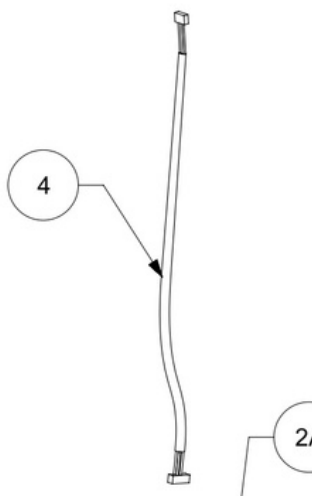

PER LA RICAMBISTICA DEL
CORPO MACCHINA VISIONARE ESPLOSI
CORRISPETTIVI F64E F64EVO F83E

ONLY MARZOCCO
PORTAFILTER

F64 EXGi - F64 EVO XGi - F83 E XGi

REV.02

N.	article	description
1A	900001322	COMPLETE ELECTRONIC PANEL XGI WHITE
1B	900001323	COMPLETE ELECTRONIC PANEL XGI PEARL WHITE
1C	900001330	COMPLETE ELECTRONIC PANEL XGI GLOSSY BLACK
1D	900001331	COMPLETE ELECTRONIC PANEL XGI MATT BLACK
1E	900001335	COMPLETE ELECTRONIC PANEL XGI RED
1F	900001327	COMPLETE ELECTRONIC PANEL XGI CLASSIC GREY
1G	900001328	COMPLETE ELECTRONIC PANEL XGI NARDÒ GREY
1H	900001333	COMPLETE ELECTRONIC PANEL XGI PINK
2	600001037	LOAD CELL MANAGEMENT BOARD XGI
2A	996000248	CELL CALIBRATION WEIGHT 1KG
3	900000652/R	XGI PLATE ASSEMBLY
4	600001038	XGI POWER CABLE - XGI LOAD CELL MANAGEMENT BOARD
5A	600000576	XGI COMPLETE SYSTEM F64E V220
5B	600000577	XGI COMPLETE SYSTEM F64EVO V220
5C	600000578	XGI COMPLETE SYSTEM F83E V220
5D	600000598	XGI COMPLETE SYSTEM F64E V110
5E	600000599	XGI COMPLETE SYSTEM F64EVO V110
5F	600000600	XGI COMPLETE SYSTEM F83E V110
15	600000583	XGI ELECTRONIC WIRING EVO F83E V220
15A	600000584	XGI ELECTRONIC WIRING EVO F83E V110
17	600000596	XGI ROUND NOISE FILTER
17A	600000654	XGI CONICAL NOISE FILTER
19	900000672	F64 F83 XGI SYSTEM PLATE
22	900000664/R	XGI BOX COMPLETE WITH LID
23	600000594	IEC SCHUCO POWER CABLE
23A	600000653	IEC UL POWER CABLE
23B	600000734	IEC ITALIA POWER CABLE
23C	600000733	IEC TAIWAN POWER CABLE
23D	600000659	IEC SWITZERLAND POWER CABLE
23E	600000658	IEC CHINA POWER CABLE
23F	600000657	IEC UK POWER CABLE
23G	600000656	IEC AUSTRALIA POWER CABLE
26	200000183	XGI MICRO RING CASE
27	600000490	XGI RING LOCK MICRO SWITCH
28	600000593	IEC CONNECTOR