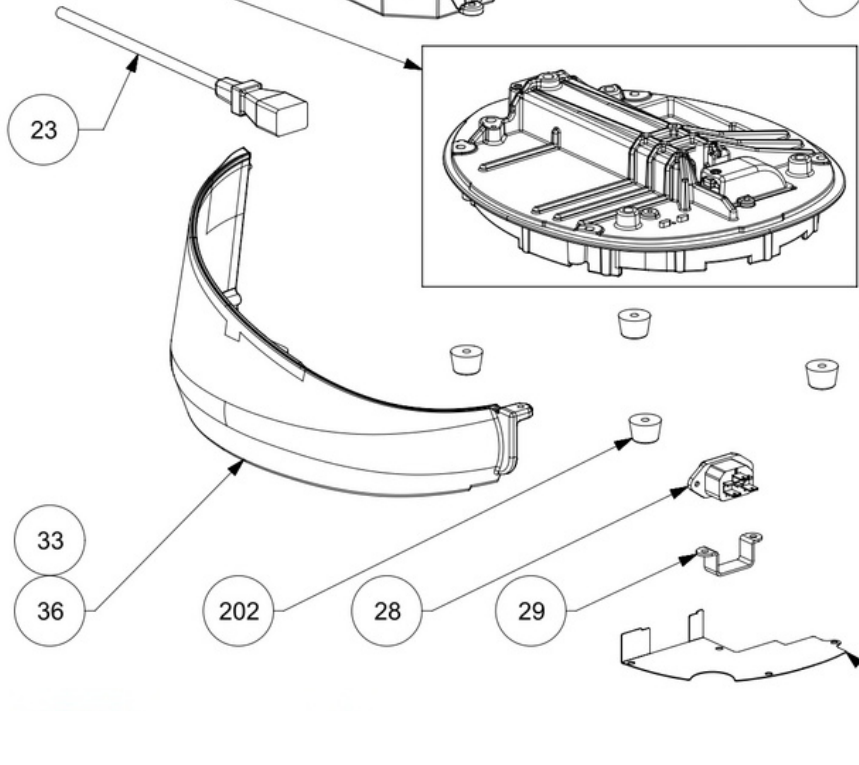

PER LA RICAMBISTICA DEL
CORPO MACCHINA VISIONARE ESPLOSI
CORRISPETTIVI F64E F64EVO F83E

ONLY MARZOCCO
PORTAFILTER

F64 EXGi - F64 EVO XGi - F83 E XGi

REV.02

N.	article	description
1A	900001322	COMPLETE ELECTRONIC PANEL XGI WHITE
1B	900001323	COMPLETE ELECTRONIC PANEL XGI PEARL WHITE
1C	900001330	COMPLETE ELECTRONIC PANEL XGI GLOSSY BLACK
1D	900001331	COMPLETE ELECTRONIC PANEL XGI MATT BLACK
1E	900001335	COMPLETE ELECTRONIC PANEL XGI RED
1F	900001327	COMPLETE ELECTRONIC PANEL XGI CLASSIC GREY
1G	900001328	COMPLETE ELECTRONIC PANEL XGI NARDÒ GREY
1H	900001333	COMPLETE ELECTRONIC PANEL XGI PINK
2	600001037	LOAD CELL MANAGEMENT BOARD XGI
2A	996000248	CELL CALIBRATION WEIGHT 1KG
3	900000652/R	XGI PLATE ASSEMBLY
4	600001038	XGI POWER CABLE - XGI LOAD CELL MANAGEMENT BOARD
5A	600000576	XGI COMPLETE SYSTEM F64E V220
5B	600000577	XGI COMPLETE SYSTEM F64EVO V220
5C	600000578	XGI COMPLETE SYSTEM F83E V220
5D	600000598	XGI COMPLETE SYSTEM F64E V110
5E	600000599	XGI COMPLETE SYSTEM F64EVO V110
5F	600000600	XGI COMPLETE SYSTEM F83E V110
15	600000583	XGI ELECTRONIC WIRING EVO F83E V220
15A	600000584	XGI ELECTRONIC WIRING EVO F83E V110
17	600000596	XGI ROUND NOISE FILTER
17A	600000654	XGI CONICAL NOISE FILTER
19	900000672	F64 F83 XGI SYSTEM PLATE
22	900000664/R	XGI BOX COMPLETE WITH LID
23	600000594	IEC SCHUCO POWER CABLE
23A	600000653	IEC UL POWER CABLE
23B	600000734	IEC ITALIA POWER CABLE
23C	600000733	IEC TAIWAN POWER CABLE
23D	600000659	IEC SWITZERLAND POWER CABLE
23E	600000658	IEC CHINA POWER CABLE
23F	600000657	IEC UK POWER CABLE
23G	600000656	IEC AUSTRALIA POWER CABLE
26	200000183	XGI MICRO RING CASE
27	600000490	XGI RING LOCK MICRO SWITCH
28	600000593	IEC CONNECTOR