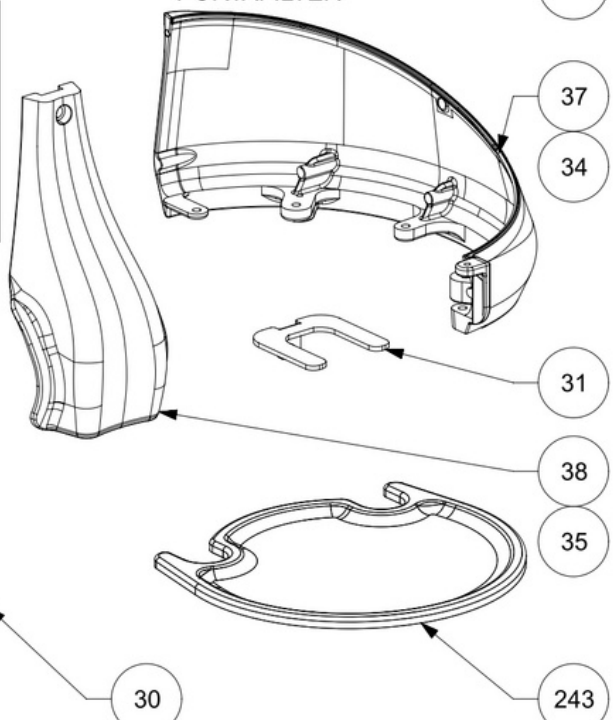

PER LA RICAMBISTICA DEL
CORPO MACCHINA VISIONARE ESPLOSI
CORRISPETTIVI F64E F64EVO F83E

ONLY MARZOCCO
PORTAFILTER

F64 EXGi - F64 EVO XGi - F83 E XGi

REV.02

N.	article	description
1A	900001322	COMPLETE ELECTRONIC PANEL XGI WHITE
1B	900001323	COMPLETE ELECTRONIC PANEL XGI PEARL WHITE
1C	900001330	COMPLETE ELECTRONIC PANEL XGI GLOSSY BLACK
1D	900001331	COMPLETE ELECTRONIC PANEL XGI MATT BLACK
1E	900001335	COMPLETE ELECTRONIC PANEL XGI RED
1F	900001327	COMPLETE ELECTRONIC PANEL XGI CLASSIC GREY
1G	900001328	COMPLETE ELECTRONIC PANEL XGI NARDÒ GREY
1H	900001333	COMPLETE ELECTRONIC PANEL XGI PINK
2	600001037	LOAD CELL MANAGEMENT BOARD XGI
2A	996000248	CELL CALIBRATION WEIGHT 1KG
3	900000652/R	XGI PLATE ASSEMBLY
4	600001038	XGI POWER CABLE - XGI LOAD CELL MANAGEMENT BOARD
5A	600000576	XGI COMPLETE SYSTEM F64E V220
5B	600000577	XGI COMPLETE SYSTEM F64EVO V220
5C	600000578	XGI COMPLETE SYSTEM F83E V220
5D	600000598	XGI COMPLETE SYSTEM F64E V110
5E	600000599	XGI COMPLETE SYSTEM F64EVO V110
5F	600000600	XGI COMPLETE SYSTEM F83E V110
15	600000583	XGI ELECTRONIC WIRING EVO F83E V220
15A	600000584	XGI ELECTRONIC WIRING EVO F83E V110
17	600000596	XGI ROUND NOISE FILTER
17A	600000654	XGI CONICAL NOISE FILTER
19	900000672	F64 F83 XGI SYSTEM PLATE
22	900000664/R	XGI BOX COMPLETE WITH LID
23	600000594	IEC SCHUCO POWER CABLE
23A	600000653	IEC UL POWER CABLE
23B	600000734	IEC ITALIA POWER CABLE
23C	600000733	IEC TAIWAN POWER CABLE
23D	600000659	IEC SWITZERLAND POWER CABLE
23E	600000658	IEC CHINA POWER CABLE
23F	600000657	IEC UK POWER CABLE
23G	600000656	IEC AUSTRALIA POWER CABLE
26	200000183	XGI MICRO RING CASE
27	600000490	XGI RING LOCK MICRO SWITCH
28	600000593	IEC CONNECTOR