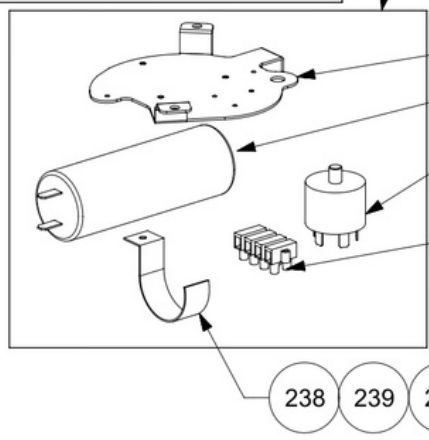

PER LA RICAMBISTICA DEL
CORPO MACCHINA VISIONARE ESPLOSI
CORRISPETTIVI F64E F64EVO F83E

ONLY MARZOCCO
PORTAFILTER

F64 EXGi - F64 EVO XGi - F83 E XGi

REV.02

N.	article	description
1A	900001322	COMPLETE ELECTRONIC PANEL XGI WHITE
1B	900001323	COMPLETE ELECTRONIC PANEL XGI PEARL WHITE
1C	900001330	COMPLETE ELECTRONIC PANEL XGI GLOSSY BLACK
1D	900001331	COMPLETE ELECTRONIC PANEL XGI MATT BLACK
1E	900001335	COMPLETE ELECTRONIC PANEL XGI RED
1F	900001327	COMPLETE ELECTRONIC PANEL XGI CLASSIC GREY
1G	900001328	COMPLETE ELECTRONIC PANEL XGI NARDÒ GREY
1H	900001333	COMPLETE ELECTRONIC PANEL XGI PINK
2	600001037	LOAD CELL MANAGEMENT BOARD XGI
2A	996000248	CELL CALIBRATION WEIGHT 1KG
3	900000652/R	XGI PLATE ASSEMBLY
4	600001038	XGI POWER CABLE - XGI LOAD CELL MANAGEMENT BOARD
5A	600000576	XGI COMPLETE SYSTEM F64E V220
5B	600000577	XGI COMPLETE SYSTEM F64EVO V220
5C	600000578	XGI COMPLETE SYSTEM F83E V220
5D	600000598	XGI COMPLETE SYSTEM F64E V110
5E	600000599	XGI COMPLETE SYSTEM F64EVO V110
5F	600000600	XGI COMPLETE SYSTEM F83E V110
15	600000583	XGI ELECTRONIC WIRING EVO F83E V220
15A	600000584	XGI ELECTRONIC WIRING EVO F83E V110
17	600000596	XGI ROUND NOISE FILTER
17A	600000654	XGI CONICAL NOISE FILTER
19	900000672	F64 F83 XGI SYSTEM PLATE
22	900000664/R	XGI BOX COMPLETE WITH LID
23	600000594	IEC SCHUCO POWER CABLE
23A	600000653	IEC UL POWER CABLE
23B	600000734	IEC ITALIA POWER CABLE
23C	600000733	IEC TAIWAN POWER CABLE
23D	600000659	IEC SWITZERLAND POWER CABLE
23E	600000658	IEC CHINA POWER CABLE
23F	600000657	IEC UK POWER CABLE
23G	600000656	IEC AUSTRALIA POWER CABLE
26	200000183	XGI MICRO RING CASE
27	600000490	XGI RING LOCK MICRO SWITCH
28	600000593	IEC CONNECTOR