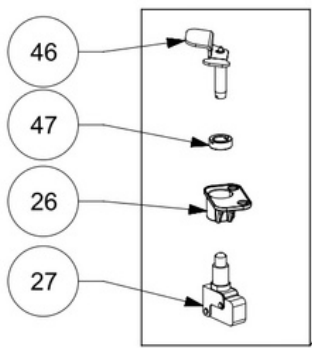

PER LA RICAMBISTICA DEL
CORPO MACCHINA VISIONARE ESPLOSI
CORRISPETTIVI F64E F64EVO F83E

ONLY MARZOCCO
PORTAFILTER

F64 EXGi - F64 EVO XGi - F83 E XGi

REV.02

N.	article	description
1A	900001322	COMPLETE ELECTRONIC PANEL XGI WHITE
1B	900001323	COMPLETE ELECTRONIC PANEL XGI PEARL WHITE
1C	900001330	COMPLETE ELECTRONIC PANEL XGI GLOSSY BLACK
1D	900001331	COMPLETE ELECTRONIC PANEL XGI MATT BLACK
1E	900001335	COMPLETE ELECTRONIC PANEL XGI RED
1F	900001327	COMPLETE ELECTRONIC PANEL XGI CLASSIC GREY
1G	900001328	COMPLETE ELECTRONIC PANEL XGI NARDÒ GREY
1H	900001333	COMPLETE ELECTRONIC PANEL XGI PINK
2	600001037	LOAD CELL MANAGEMENT BOARD XGI
2A	996000248	CELL CALIBRATION WEIGHT 1KG
3	900000652/R	XGI PLATE ASSEMBLY
4	600001038	XGI POWER CABLE - XGI LOAD CELL MANAGEMENT BOARD
5A	600000576	XGI COMPLETE SYSTEM F64E V220
5B	600000577	XGI COMPLETE SYSTEM F64EVO V220
5C	600000578	XGI COMPLETE SYSTEM F83E V220
5D	600000598	XGI COMPLETE SYSTEM F64E V110
5E	600000599	XGI COMPLETE SYSTEM F64EVO V110
5F	600000600	XGI COMPLETE SYSTEM F83E V110
15	600000583	XGI ELECTRONIC WIRING EVO F83E V220
15A	600000584	XGI ELECTRONIC WIRING EVO F83E V110
17	600000596	XGI ROUND NOISE FILTER
17A	600000654	XGI CONICAL NOISE FILTER
19	900000672	F64 F83 XGI SYSTEM PLATE
22	900000664/R	XGI BOX COMPLETE WITH LID
23	600000594	IEC SCHUCO POWER CABLE
23A	600000653	IEC UL POWER CABLE
23B	600000734	IEC ITALIA POWER CABLE
23C	600000733	IEC TAIWAN POWER CABLE
23D	600000659	IEC SWITZERLAND POWER CABLE
23E	600000658	IEC CHINA POWER CABLE
23F	600000657	IEC UK POWER CABLE
23G	600000656	IEC AUSTRALIA POWER CABLE
26	200000183	XGI MICRO RING CASE
27	600000490	XGI RING LOCK MICRO SWITCH
28	600000593	IEC CONNECTOR