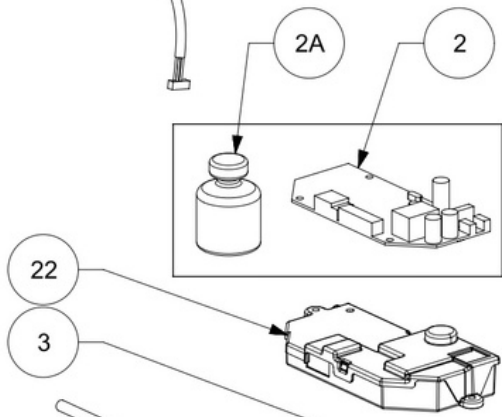

PER LA RICAMBISTICA DEL
CORPO MACCHINA VISIONARE ESPLOSI
CORRISPETTIVI F64E F64EVO F83E

ONLY MARZOCCO
PORTAFILTER

F64 EXGi - F64 EVO XGi - F83 E XGi

REV.02

N.	article	description
1A	900001322	COMPLETE ELECTRONIC PANEL XGI WHITE
1B	900001323	COMPLETE ELECTRONIC PANEL XGI PEARL WHITE
1C	900001330	COMPLETE ELECTRONIC PANEL XGI GLOSSY BLACK
1D	900001331	COMPLETE ELECTRONIC PANEL XGI MATT BLACK
1E	900001335	COMPLETE ELECTRONIC PANEL XGI RED
1F	900001327	COMPLETE ELECTRONIC PANEL XGI CLASSIC GREY
1G	900001328	COMPLETE ELECTRONIC PANEL XGI NARDÒ GREY
1H	900001333	COMPLETE ELECTRONIC PANEL XGI PINK
2	600001037	LOAD CELL MANAGEMENT BOARD XGI
2A	996000248	CELL CALIBRATION WEIGHT 1KG
3	900000652/R	XGI PLATE ASSEMBLY
4	600001038	XGI POWER CABLE - XGI LOAD CELL MANAGEMENT BOARD
5A	600000576	XGI COMPLETE SYSTEM F64E V220
5B	600000577	XGI COMPLETE SYSTEM F64EVO V220
5C	600000578	XGI COMPLETE SYSTEM F83E V220
5D	600000598	XGI COMPLETE SYSTEM F64E V110
5E	600000599	XGI COMPLETE SYSTEM F64EVO V110
5F	600000600	XGI COMPLETE SYSTEM F83E V110
15	600000583	XGI ELECTRONIC WIRING EVO F83E V220
15A	600000584	XGI ELECTRONIC WIRING EVO F83E V110
17	600000596	XGI ROUND NOISE FILTER
17A	600000654	XGI CONICAL NOISE FILTER
19	900000672	F64 F83 XGI SYSTEM PLATE
22	900000664/R	XGI BOX COMPLETE WITH LID
23	600000594	IEC SCHUCO POWER CABLE
23A	600000653	IEC UL POWER CABLE
23B	600000734	IEC ITALIA POWER CABLE
23C	600000733	IEC TAIWAN POWER CABLE
23D	600000659	IEC SWITZERLAND POWER CABLE
23E	600000658	IEC CHINA POWER CABLE
23F	600000657	IEC UK POWER CABLE
23G	600000656	IEC AUSTRALIA POWER CABLE
26	200000183	XGI MICRO RING CASE
27	600000490	XGI RING LOCK MICRO SWITCH
28	600000593	IEC CONNECTOR