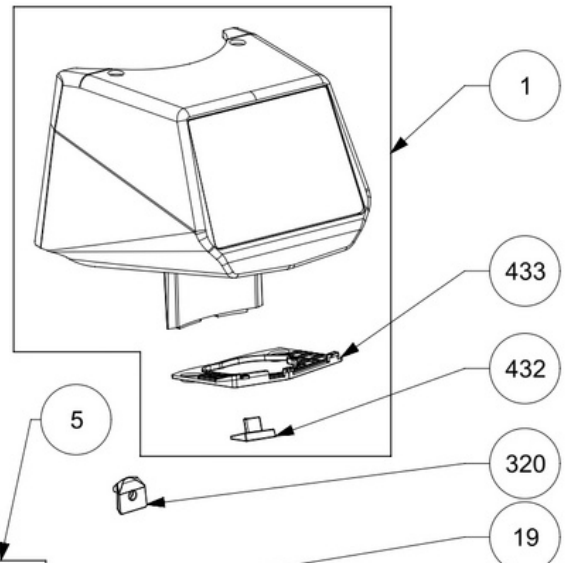

PER LA RICAMBISTICA DEL
CORPO MACCHINA VISIONARE ESPLOSI
CORRISPETTIVI F64E F64EVO F83E

ONLY MARZOCCO
PORTAFILTER

F64 EXGi - F64 EVO XGi - F83 E XGi

REV.02

N.	article	description
1A	900001322	COMPLETE ELECTRONIC PANEL XGI WHITE
1B	900001323	COMPLETE ELECTRONIC PANEL XGI PEARL WHITE
1C	900001330	COMPLETE ELECTRONIC PANEL XGI GLOSSY BLACK
1D	900001331	COMPLETE ELECTRONIC PANEL XGI MATT BLACK
1E	900001335	COMPLETE ELECTRONIC PANEL XGI RED
1F	900001327	COMPLETE ELECTRONIC PANEL XGI CLASSIC GREY
1G	900001328	COMPLETE ELECTRONIC PANEL XGI NARDÒ GREY
1H	900001333	COMPLETE ELECTRONIC PANEL XGI PINK
2	600001037	LOAD CELL MANAGEMENT BOARD XGI
2A	996000248	CELL CALIBRATION WEIGHT 1KG
3	900000652/R	XGI PLATE ASSEMBLY
4	600001038	XGI POWER CABLE - XGI LOAD CELL MANAGEMENT BOARD
5A	600000576	XGI COMPLETE SYSTEM F64E V220
5B	600000577	XGI COMPLETE SYSTEM F64EVO V220
5C	600000578	XGI COMPLETE SYSTEM F83E V220
5D	600000598	XGI COMPLETE SYSTEM F64E V110
5E	600000599	XGI COMPLETE SYSTEM F64EVO V110
5F	600000600	XGI COMPLETE SYSTEM F83E V110
15	600000583	XGI ELECTRONIC WIRING EVO F83E V220
15A	600000584	XGI ELECTRONIC WIRING EVO F83E V110
17	600000596	XGI ROUND NOISE FILTER
17A	600000654	XGI CONICAL NOISE FILTER
19	900000672	F64 F83 XGI SYSTEM PLATE
22	900000664/R	XGI BOX COMPLETE WITH LID
23	600000594	IEC SCHUCO POWER CABLE
23A	600000653	IEC UL POWER CABLE
23B	600000734	IEC ITALIA POWER CABLE
23C	600000733	IEC TAIWAN POWER CABLE
23D	600000659	IEC SWITZERLAND POWER CABLE
23E	600000658	IEC CHINA POWER CABLE
23F	600000657	IEC UK POWER CABLE
23G	600000656	IEC AUSTRALIA POWER CABLE
26	200000183	XGI MICRO RING CASE
27	600000490	XGI RING LOCK MICRO SWITCH
28	600000593	IEC CONNECTOR