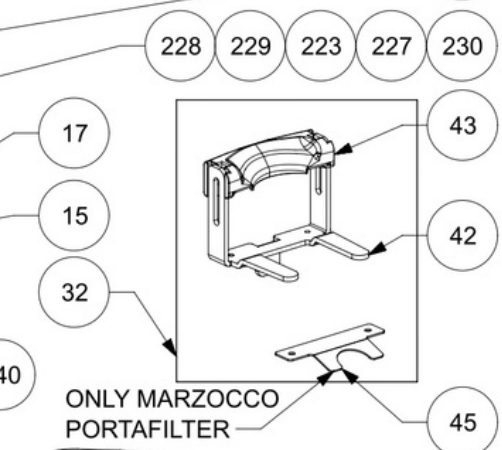

PER LA RICAMBISTICA DEL
CORPO MACCHINA VISIONARE ESPLOSI
CORRISPETTIVI F64E F64EVO F83E

ONLY MARZOCCO
PORTAFILTER

F64 EXGi - F64 EVO XGi - F83 E XGi

REV.02

N.	article	description
1A	900001322	COMPLETE ELECTRONIC PANEL XGI WHITE
1B	900001323	COMPLETE ELECTRONIC PANEL XGI PEARL WHITE
1C	900001330	COMPLETE ELECTRONIC PANEL XGI GLOSSY BLACK
1D	900001331	COMPLETE ELECTRONIC PANEL XGI MATT BLACK
1E	900001335	COMPLETE ELECTRONIC PANEL XGI RED
1F	900001327	COMPLETE ELECTRONIC PANEL XGI CLASSIC GREY
1G	900001328	COMPLETE ELECTRONIC PANEL XGI NARDÒ GREY
1H	900001333	COMPLETE ELECTRONIC PANEL XGI PINK
2	600001037	LOAD CELL MANAGEMENT BOARD XGI
2A	996000248	CELL CALIBRATION WEIGHT 1KG
3	900000652/R	XGI PLATE ASSEMBLY
4	600001038	XGI POWER CABLE - XGI LOAD CELL MANAGEMENT BOARD
5A	600000576	XGI COMPLETE SYSTEM F64E V220
5B	600000577	XGI COMPLETE SYSTEM F64EVO V220
5C	600000578	XGI COMPLETE SYSTEM F83E V220
5D	600000598	XGI COMPLETE SYSTEM F64E V110
5E	600000599	XGI COMPLETE SYSTEM F64EVO V110
5F	600000600	XGI COMPLETE SYSTEM F83E V110
15	600000583	XGI ELECTRONIC WIRING EVO F83E V220
15A	600000584	XGI ELECTRONIC WIRING EVO F83E V110
17	600000596	XGI ROUND NOISE FILTER
17A	600000654	XGI CONICAL NOISE FILTER
19	900000672	F64 F83 XGI SYSTEM PLATE
22	900000664/R	XGI BOX COMPLETE WITH LID
23	600000594	IEC SCHUCO POWER CABLE
23A	600000653	IEC UL POWER CABLE
23B	600000734	IEC ITALIA POWER CABLE
23C	600000733	IEC TAIWAN POWER CABLE
23D	600000659	IEC SWITZERLAND POWER CABLE
23E	600000658	IEC CHINA POWER CABLE
23F	600000657	IEC UK POWER CABLE
23G	600000656	IEC AUSTRALIA POWER CABLE
26	200000183	XGI MICRO RING CASE
27	600000490	XGI RING LOCK MICRO SWITCH
28	600000593	IEC CONNECTOR