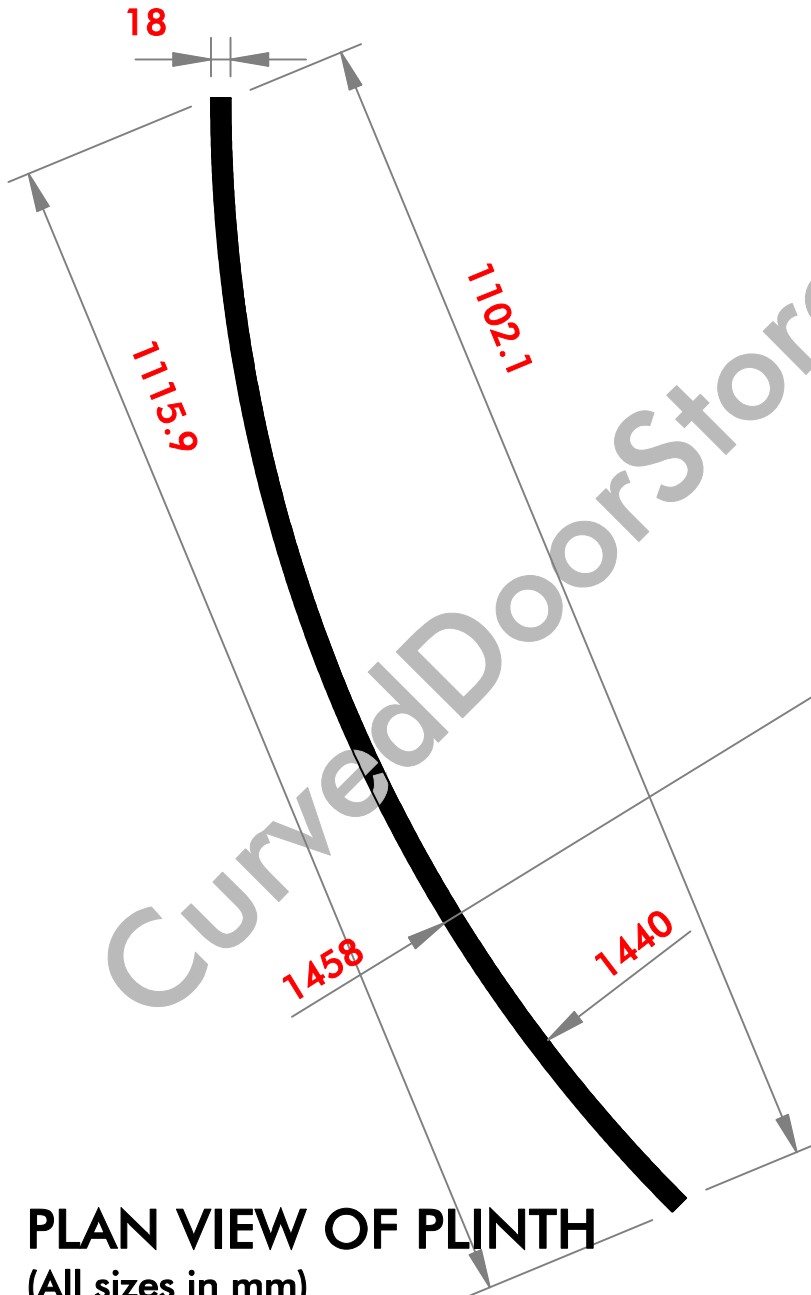

Product Code 15-22mm

1500mm External (Convex) Back Extension Plinth

PLAN VIEW OF PLINTH
(All sizes in mm)