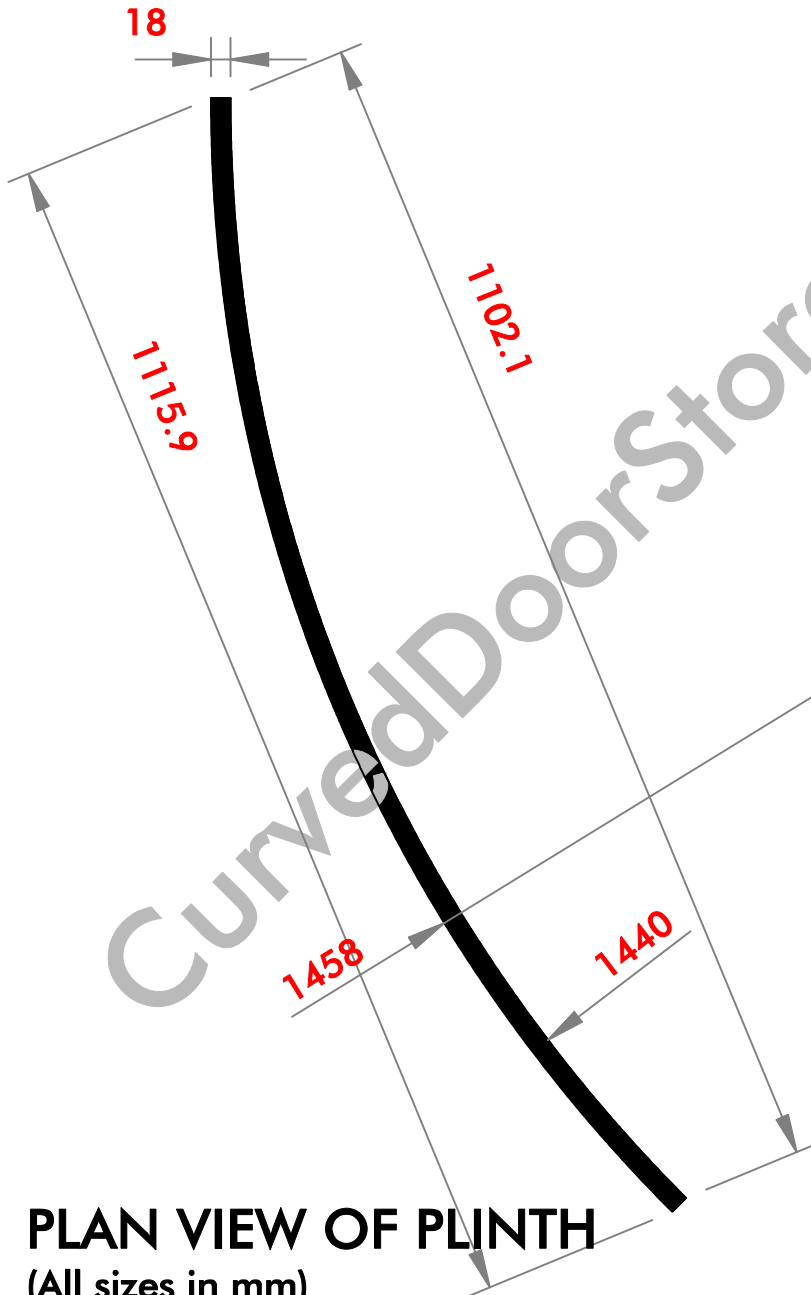

Product Code 15-18mm

1500mm External (Convex) Back Extension Plinth

PLAN VIEW OF PLINTH
(All sizes in mm)