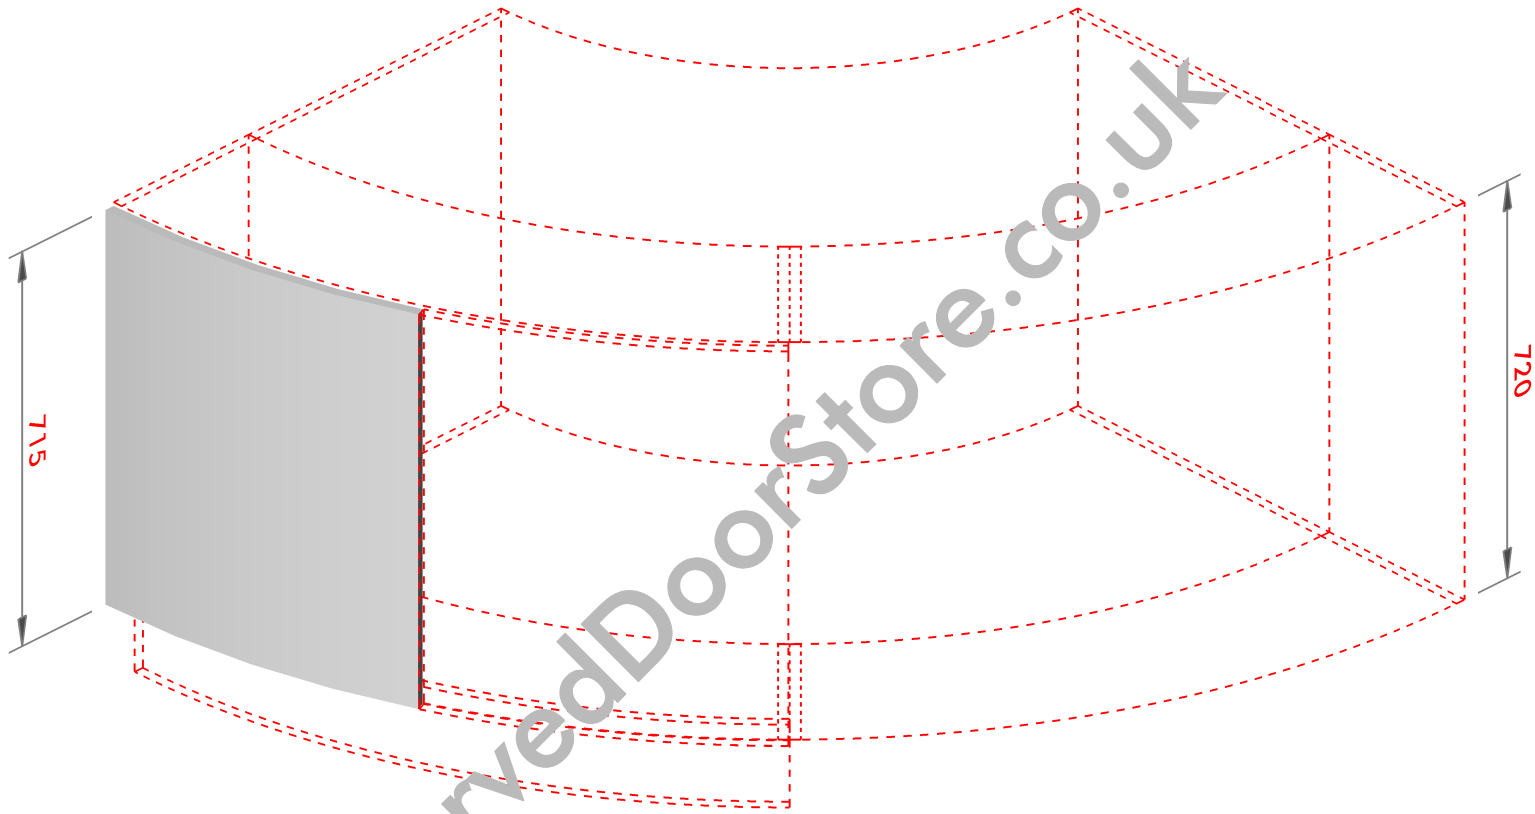

Product Code 14
1500mm External (Convex) Back
Extension Door

3D VIEW
(All sizes in mm)