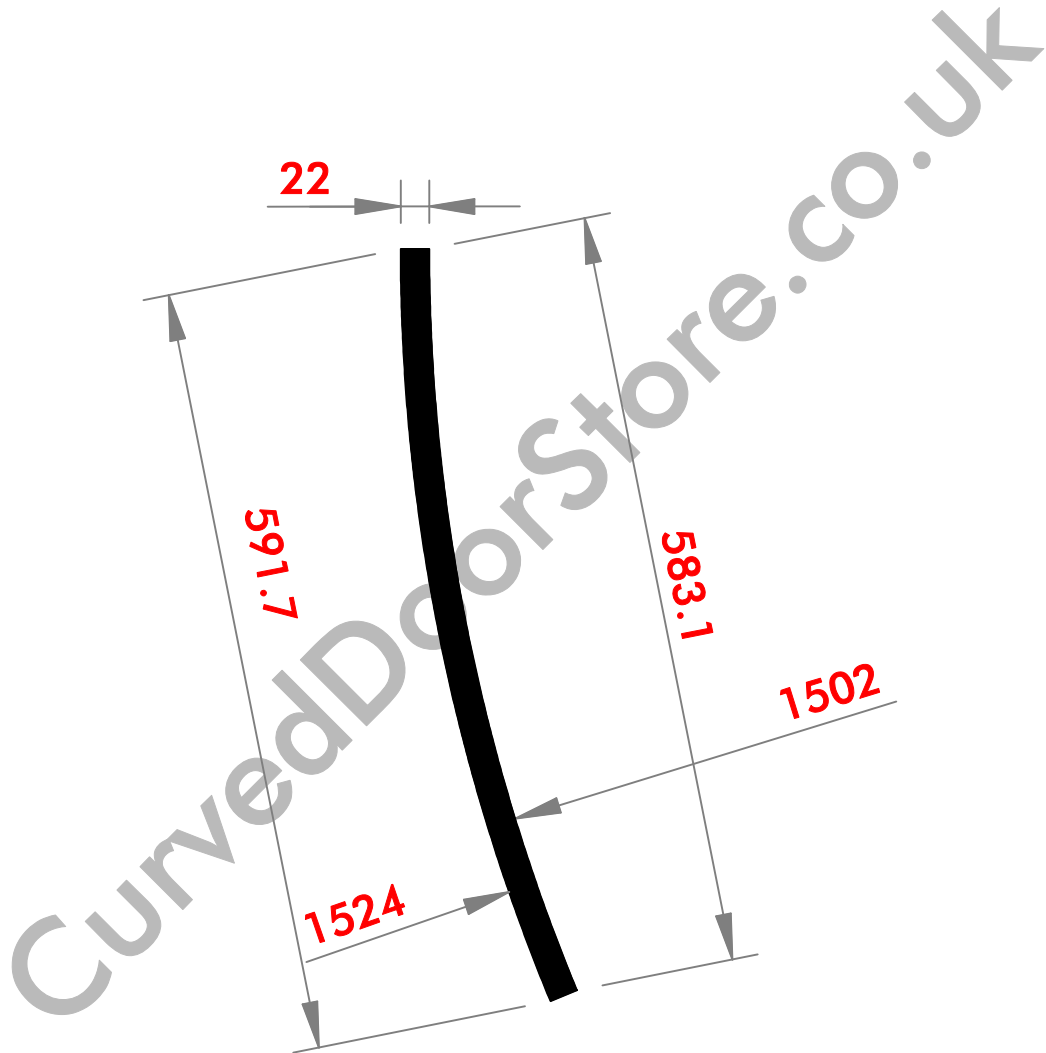

Product Code 14-22mm

1500mm External (Convex) Back Extension Door

**PLAN VIEW OF DOOR**  
(All sizes in mm)